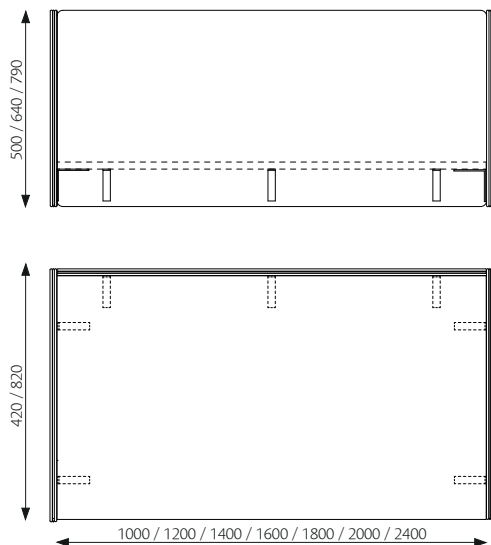

DIMENSIONS

DESCRIPTION

Body: 19 mm sound reducing light weight MDF. Upholstery: Upholstered with fabric on both sides. The nails are covered with a decorative fabric piping. Installation: Fitted to the table with 2-4 desk fittings. Grey as standard, black and white on request. More information in separate product sheet: Product sheet Fittings desk ups EN.pdf
100% recyclable materials.

Other dimensions on request.

Thickness: 20 mm

Weight [kg]:

Width 420 mm	2.5	3.2	4.0
Width 820 mm	4.8	6.1	7.6
Width 1000 mm	5.8	7.4	9.1
Width 1200 mm	6.9	8.8	10.9
Width 1400 mm	8.1	10.3	12.7
Width 1600 mm	9.2	11.8	14.5
Width 1800 mm	10.4	13.3	16.4
Width 2000 mm	11.5	14.7	18.1
Width 2400 mm	13.8	17.7	21.8