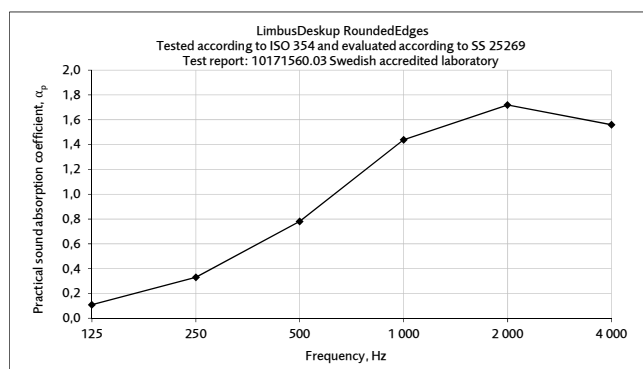

Design: Team Glimakra

OPTIONS

Fabric: Cara laminated, Hush, Stay, Blazer Lite, Blazer, Mainline Flax and Synergy. Other fabrics on request.

Fabric piping: 22 colours from Limbus piping selection map.

Integrated toolbar: Aluminium and white. A variety of accessories are available. See price list under LimbusDeskup Toolbar / Accessory for current accessories.

Integrated outlets: The screen can be fitted with Axessline outlets with 2 power, 1 data and 2 USB. Cable outlets under the desk.

Integrated cable channel: The screen can be fitted with an integrated cable channel with an aluminium cover. Cable outlets under the desk.

CERTIFICATES

Acoustics: Measurements made in accordance with ISO 354:2003. Evaluation made according to standards for individual objects SS 25269:2013 (Report 10171560.03, Date 2012-01-30, WSP Akustik, laboratory accredited by Swedac)

Möbelfakta: The product meets the requirements for environment and social responsibility defined by Möbelfakta.

Glimakra of Sweden AB is certified according to ISO 9001:2008 and ISO 14001:2004.

SPECIFICATION TEXT

E.g: LimbusDeskup RoundedEdges 1600 x 790 x 40 mm.
2 x 15 mm sound absorbing polyether on both sides of an 8 mm sound reducing MDF board. Rounded corners and edges.

Fabric: Blazer CUZ 28 on the inside and Blazer CUZ 30 on the outside. No visible seams. Nails hidden by fabric piping black 190.

Acoustics evaluated according to SS 25269.

Equivalent absorption area per m² screen surface (m²S/m²)