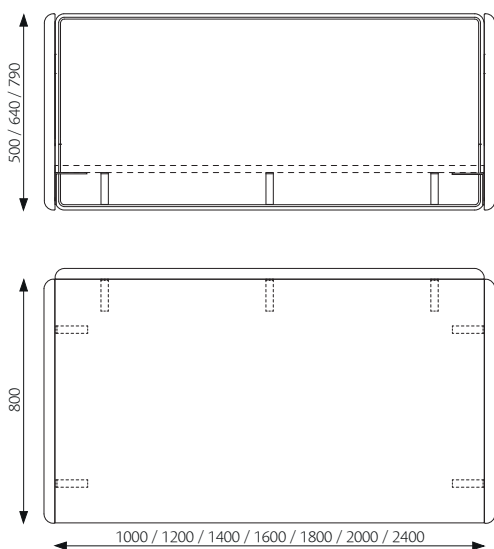

PRODUCT SHEET / 2017 06 12

LimbusDeskup RoundedEdges

Desk-up screen

Design: Team Glimakra

LimbusDeskup RoundedEdges

Desk-up screen

Design: Team Glimakra

LimbusDeskup RoundedEdges has a radius that is sweeping along the screen frame and gives the outside a smooth profile. The fabric-covered edges together with the fabric piping which runs on the inside of screen are processed details that give the desk-up screen an elegant shape. LimbusDeskup RoundedEdges has both sound absorbing and sound reducing properties.

DIMENSIONS

Height over table: See separate product sheet for desk fittings.

Other dimensions on request.

Thickness: 40 mm

Corner radius: 35 mm

Edge radius: 35 mm

Weight [kg]:

Height [mm]:	500	640	790
Width 400 mm	4.0	5.0	6.1
Width 800 mm	5.5	7.0	8.6
Width 1000 mm	7.0	9.0	11.1
Width 1200 mm	7.8	10.0	12.3
Width 1400 mm	9.4	12.0	14.8
Width 1600 mm	10.9	14.0	17.3
Width 1800 mm	12.5	16.0	19.8
Width 2000 mm	14.1	18.0	22.2
Width 2400 mm	16.9	21.6	26.7

DESCRIPTION

Body: 15 mm sound absorbing polyether (Oeko-Tex) glued on both sides of an 8 mm sound reducing MDF board (Nordic Ecolabel) with a 40 mm frame rounded edges and corners.

Upholstery: Upholstered with nailed fabric on both sides. The outer fabric draped over the rounded edge and upholstery nailed on the inside. The nails are covered with a decorative fabric piping.

Installation: Fitted to the table with 2-4 desk fittings. Grey as standard, black and white on request. More information in separate product sheet.

Angle

Fitting 30

Stable

F

F-23

100% recyclable materials.

LimbusDeskup RoundedEdges