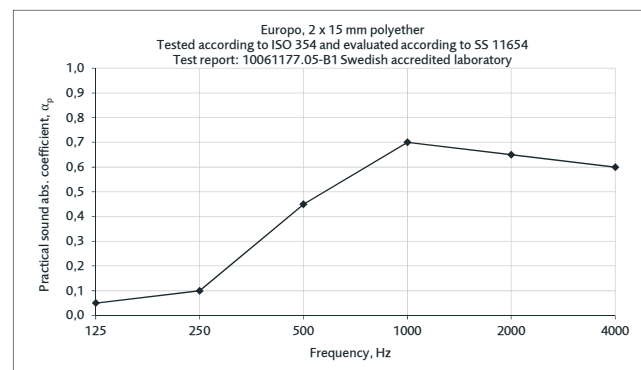

Europa

Floor screen

Design: Team Glimakra

CERTIFICATES

Acoustics: Measurements made in accordance with ISO 354:2003. Evaluation made according to ISO 11654:1997. (Report Akustik 030328, Date 2003-03-03, Ingemansson Technology, laboratory accredited by Swedac)
Control measurement of screen reduction made according to ISO 10053. Sound reduction stand-alone screen: $\Delta L_{S,W} = 14$ dB

Glimakra of Sweden AB is certified according to ISO 9001:2015 and ISO 14001:2015.

SPECIFICATION TEXT

E.g: Glimakra Europa floor screen 800 x 1500 x 40 mm.
Frame: Birch natural
Dividing border: 1135 mm
Filling: Glass / Fabric
2 x 15 mm sound absorbing polyether on both sides of an 8 mm sound reducing MDF board.
Fabric: Blazer CUZ 28.
Acoustics evaluated according to SS 11654 and ISO 10053.

Equivalent absorption area per m² screen surface (m²S/m²)

The values are to be multiplied by the screen area.