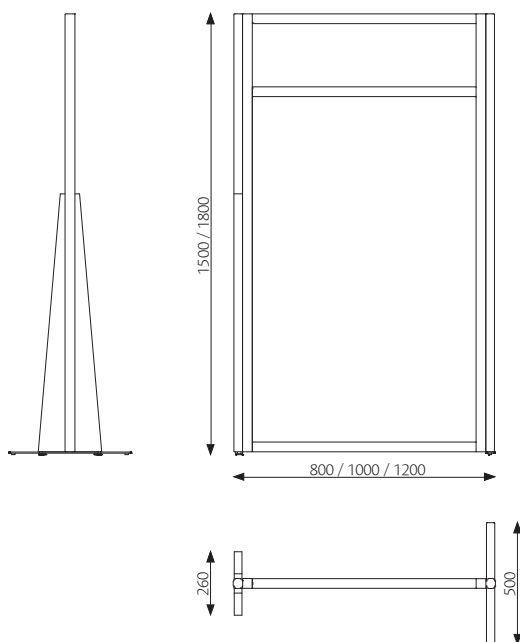

PRODUCT SHEET / 2018 04 10

Europa

Floor screen

Design: Team Glimakra

Europa

Floor screen

Design: Team Glimakra

Flexible screens with wooden frame and many choices for material and colour. Europa floor screen is available in standard dimensions, but can easily be customized to different needs. The connection system makes it simple to mount and will ease moving, refurbishing, or supplementing with new screens. The Europa family also includes partitions and reception desks.

DIMENSIONS

Other dimensions on request.

Thickness: 40 mm

Weight: 16-27 kg

DESCRIPTION

Frame: Solid birch, beech or oak (quality: extra fine)

40 x 40 mm.

Lacquer: Clear varnished

Glass: Clear or etched, 4 mm.

Veneer: Birch, beech or oak.

Connection: Connection strip straight / 90° / 60° / 45°, 3-way or 4-way.

End: End strip with or without diagonal support.

Dividing border: Optional number, height 3/4, 2/3, 1/2, 1/3 or 1/4.