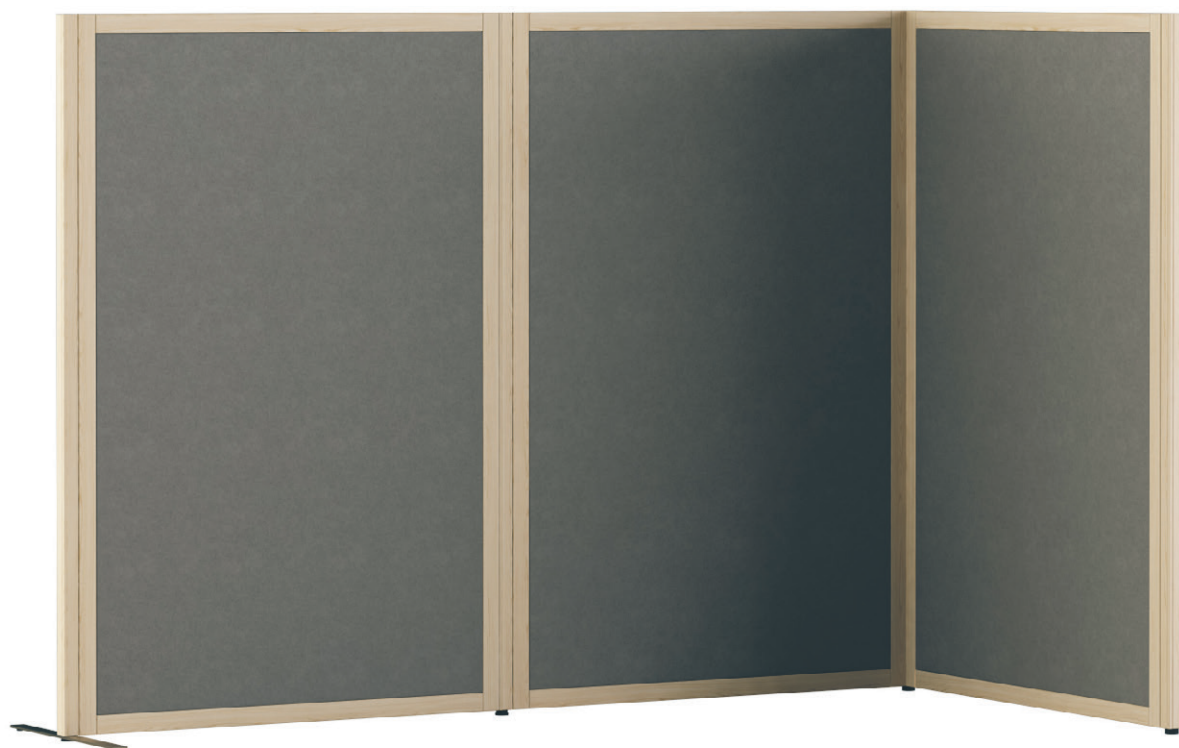

PRODUCT SHEET / 2018 04 10

Europa

Floor screen

Design: Team Glimakra

Europa

Floor screen

Design: Team Glimakra

Flexible screens with wooden frame and many choices for material and colour. Europa floor screen is available in standard dimensions, but can easily be customized to different needs. The connection system makes it simple to mount and will ease moving, refurbishing, or supplementing with new screens. The Europa family also includes partitions and reception desks.

DIMENSIONS

Other dimensions on request.

Thickness: 40 mm

Weight: 16-27 kg

DESCRIPTION

Frame: Solid birch, beech or oak (quality: extra fine)

40 x 40 mm.

Lacquer: Clear varnished

Fillings: Glass, veneer, laminate or upholstered with fabric with sound absorbing polyether on both sides of an 8 mm sound reducing MDF board.

Foot: Powder coated grey 500 x 40 x 6 mm.

100% recyclable materials.

MOUNTING

The screens have quick coupling and are connected to solid connection strips in different executions. Stability is obtained with wall connections, angled formations, feet and diagonal supports. Glimakra will assist with advice regarding stability, performance and acoustics.