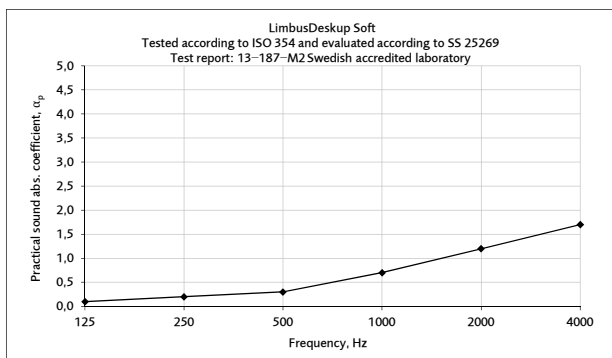

LimbusDeskup Soft

Desk screen

Design: Team Glimakra

OPTIONS

External toolbar: Aluminium and white. A variety of accessories are available. See price list under LimbusDeskup Toolbar / Accessory for current accessories.

Diagonal: Side screen with broken corner, 250 x 250 mm.

Addon: Dimensioned add on screen in acrylic plastic. More information in separate product sheet.

CERTIFICATES

Acoustics: Measurements made in accordance with ISO 354:2003. Evaluation made according to standards for individual objects SS 25269:2013 (Report number: 16-213-M3, Date 2016-09-30 and report number: 13-187-M2, Date 2013-12-17, Akustikverkstan, laboratory accredited by Swedac)

Möbelfakta: The product has been declared and approved in accordance with the criteria in Möbelfakta ver. 2018-01-10. Reg. No: 0920180110. Valid until 2023-01-10.

Glimakra of Sweden AB is certified according to ISO 9001:2015 and ISO 14001:2015.

SPECIFICATION TEXT

E.g: LimbusDeskup Soft 1600 x 790 x 33 mm.

Sound absorbing filling on both sides of an 19 mm sound reducing light weight MDF.

Fabric: Blazer CUZ 30. No visible seams. Nails hidden by fabric piping black 190.

Acoustics evaluated according to SS 25269.

Equivalent absorption area per m² screen surface (m²S/m²)