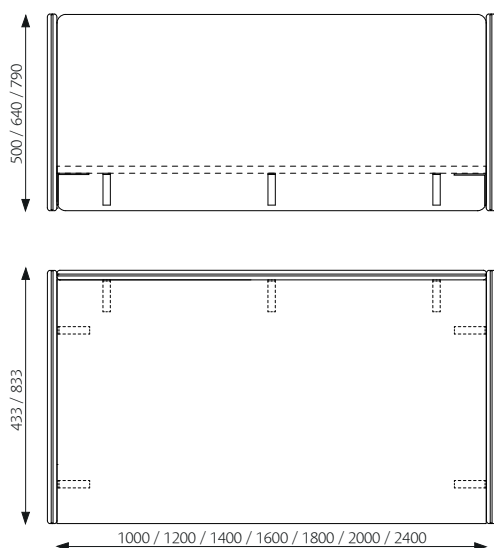

DIMENSIONS

Height over table: See separate product sheet for desk fittings.

Other dimensions on request.

Thickness: 33 mm

Weight [kg]:

Height [mm]:	500	640	790
Width 433 mm	2.5	3.2	4.0
Width 833 mm	4.8	6.1	7.6
Width 1000 mm	5.8	7.4	9.1
Width 1200 mm	6.9	8.8	10.9
Width 1400 mm	8.1	10.3	12.7
Width 1600 mm	9.2	11.8	14.5
Width 1800 mm	10.4	13.3	16.4
Width 2000 mm	11.5	14.7	18.1
Width 2400 mm	13.8	17.7	21.8

DESCRIPTION

Body: 31 mm acoustic board consisting of sound absorbing polyether (Oeko-Tex) glued on both sides of an 19 mm sound reducing lightweight MDF.

Upholstery: Upholstered with fabric on both sides. The nails are covered with a decorative piping.

Installation: Fitted to the table with 2-4 desk fittings. Grey as standard, black and white on request. More information in separate product sheet " Product sheet Fittings desk ups EN.pdf".

100% recyclable materials.

External toolbar: Aluminium and white. A variety of accessories are available. See price list under LimbusDeskup Toolbar / Accessory for current accessories.

Diagonal: Side screen with broken corner, 250 x 250 mm.