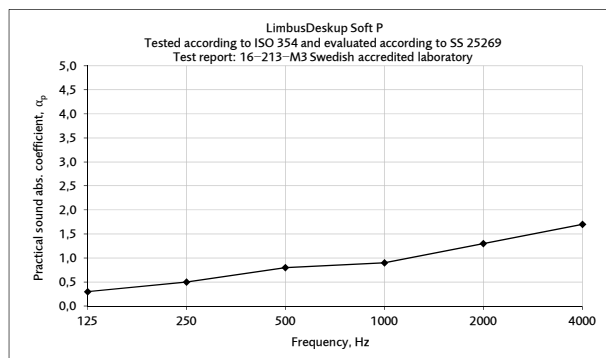

Equivalent absorption area per m² screen surface (m²S/m²)