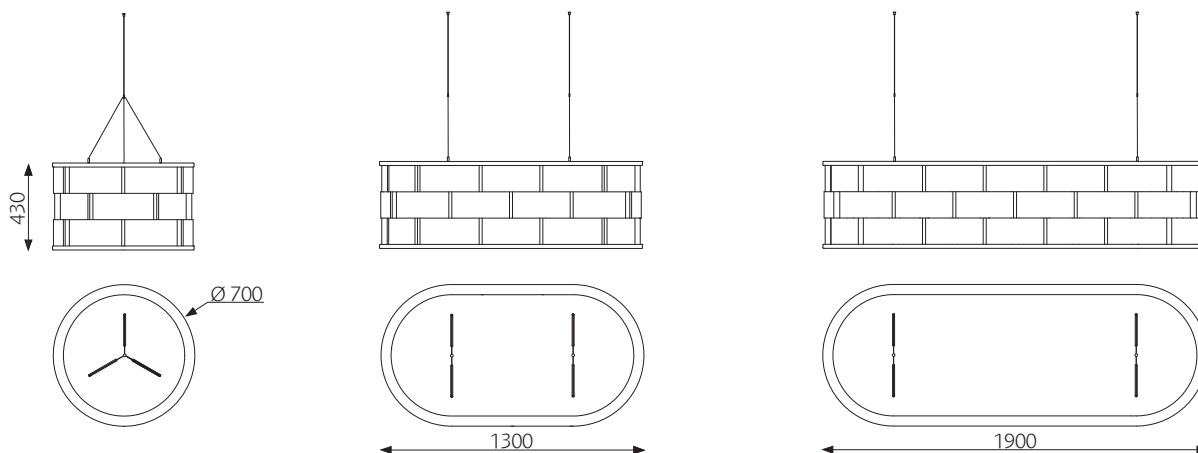

### DIMENSIONS

Weight: 8 / 16 / 24 kg

### DESCRIPTION

Body: Two oval birch frames 50 x 20 mm assembled with vertical birch strips 390 x 28 x 15 mm. White molded polyester felt intertwine in 3 levels between the ribs. 230V LED lighting mounted on horizontal wooden laths for both up and down light. The lighting has 3 mm diffusing lens hood in opal acrylic which spreads light in a pleasant way both at the top and bottom edge. Weave is delivered fully assembled and connected with an European plug to a standard socket 220 V. Can be connected to an external dimmer.

### SPECIFICATION TEXT

E.g: Glimakra Weave pendant with absorption 1900 x 700 mm