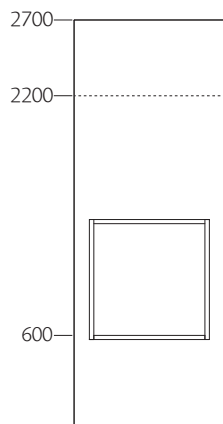

Clear glass
2.7 m 57080827021
2.2 m 57080822021

Frosted glass
2.7 m 57080827031
2.2 m 57080822031

Open
2.7 m 57080827001
2.2 m 57080822001

Lighting niche
2.7 m 57080827041
2.2 m 57080822041

Window
800 x 800 mm