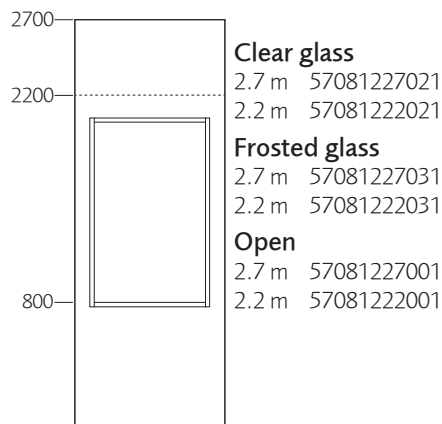

Window, glass

Depth: 100 mm on each side of the glass

Lighting niche

Depth: 130 mm

Window, open with clothes rail

Depth: 210 mm
Diameter: 30 mm

Coat hooks

Height: 1500 mm

Clear glass
2.7 m 57080827023
2.2 m 57080822023

Frosted glass
2.7 m 57080827033
2.2 m 57080822033

Open
2.7 m 57080827003
2.2 m 57080822003

Lighting niche
2.7 m 57080827043
2.2 m 57080822043

Window
800 x 800 mm

BuildUp

Partitions

Design: Johan Kauppi

GLIMAKRA
OF SWEDEN

Window
800 x 800 mm

Window
800 x 1200 mm

Window
800 x 1600 mm

Window
800 x 1600 mm

Coat hooks
Ø32 x 45 mm

BuildUp

Partitions

Design: Johan Kauppi

DESCRIPTION

Curved and straight upholstered system walls with width of 1000 mm or radius 500 mm. Height 2200 mm alt. 2700 mm. Body: 35 mm sound absorbing polyether (Oeko-Tex) glued on both sides of an 8 mm sound reducing MDF board (Nordic Ecolabel) with a 80 mm solid wood frame.