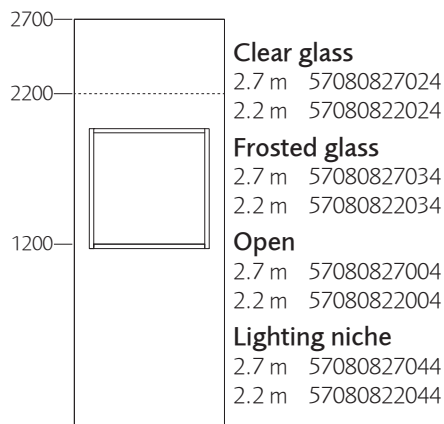

Window, glass

Depth: 100 mm on each side of the glass

Lighting niche

Depth: 130 mm

Window, open with clothes rail

Depth: 210 mm
Diameter: 30 mm

Coat hooks

Height: 1500 mm

Clear glass
2.7 m 57080827022
2.2 m 57080822022

Frosted glass
2.7 m 57080827032
2.2 m 57080822032

Open
2.7 m 57080827002
2.2 m 57080822002

Lighting niche
2.7 m 57080827042
2.2 m 57080822042

Window
800 x 800 mm

Clear glass
2.7 m 57080827023
2.2 m 57080822023

Frosted glass
2.7 m 57080827033
2.2 m 57080822033

Open
2.7 m 57080827003
2.2 m 57080822003

Lighting niche
2.7 m 57080827043
2.2 m 57080822043

Window
800 x 800 mm

BuildUp

Partitions

Design: Johan Kauppi

GLIMAKRA
OF SWEDEN

Window
800 x 800 mm

Window
800 x 1200 mm

Window
800 x 1600 mm

Window
800 x 1600 mm