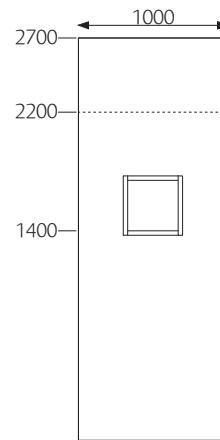

Clear glass
2.7 m 57040427023
2.2 m 57040422023

Frosted glass
2.7 m 57040427033
2.2 m 57040422033

Open
2.7 m 57040427003
2.2 m 57040422003

Lighting niche
2.7 m 57040427043
2.2 m 57040422043

Window
400 x 400 mm