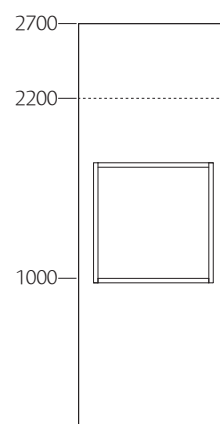

Window, glass

Depth: 100 mm on each side of the glass

Lighting niche

Depth: 130 mm

Window, open with clothes rail

Depth: 210 mm
Diameter: 30 mm

Coat hooks

Height: 1500 mm

Clear glass
2.7 m 57080827021
2.2 m 57080822021

Frosted glass
2.7 m 57080827031
2.2 m 57080822031

Open
2.7 m 57080827001
2.2 m 57080822001

Lighting niche
2.7 m 57080827041
2.2 m 57080822041

Window
800 x 800 mm

Clear glass
2.7 m 57080827022
2.2 m 57080822022

Frosted glass
2.7 m 57080827032
2.2 m 57080822032

Open
2.7 m 57080827002
2.2 m 57080822002

Lighting niche
2.7 m 57080827042
2.2 m 57080822042

Window
800 x 800 mm

Door: Door 825x 2040 mm birch. Right or left.

Connection: Upholstered connection poles 90°, 3-way or 4-way. Ending: Upholstered end strip.

Dimensions between 2700 - 3000 mm and other dimensions on request.