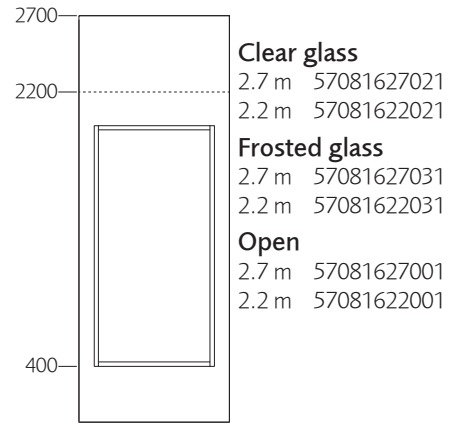

Window, glass

Depth: 100 mm on each side of the glass

Lighting niche

Depth: 130 mm

Window, open with clothes rail

Depth: 210 mm
Diameter: 30 mm

Coat hooks

Height: 1500 mm

Clear glass
2.7 m 57080827023
2.2 m 57080822023

Frosted glass
2.7 m 57080827033
2.2 m 57080822033

Open
2.7 m 57080827003
2.2 m 57080822003

Lighting niche
2.7 m 57080827043
2.2 m 57080822043

Window
800 x 800 mm

BuildUp

Partitions

Design: Johan Kauppi

GLIMAKRA
OF SWEDEN

Window
800 x 800 mm

Window
800 x 1200 mm

Window
800 x 1600 mm

Window
800 x 1600 mm

Coat hooks
Ø32 x 45 mm

BuildUp

Partitions

Design: Johan Kauppi

DESCRIPTION

Curved and straight upholstered system walls with width of 1000 mm or radius 500 mm. Height 2200 mm alt. 2700 mm. Body: 35 mm sound absorbing polyether (Oeko-Tex) glued on both sides of an 8 mm sound reducing MDF board (Nordic Ecolabel) with a 80 mm solid wood frame.