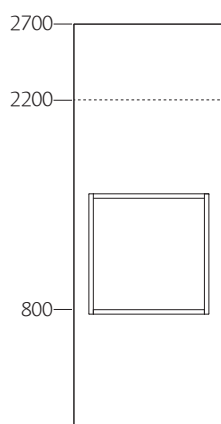

Window, glass

Depth: 100 mm on each side of the glass

Lighting niche

Depth: 130 mm

Window, open with clothes rail

Depth: 210 mm
Diameter: 30 mm

Coat hooks

Height: 1500 mm

Clear glass
2.7 m 57080427023
2.2 m 57080422023

Frosted glass
2.7 m 57080427033
2.2 m 57080422033

Open
2.7 m 57080427003
2.2 m 57080422003

Lighting niche
2.7 m 57080427043
2.2 m 57080422043

Window
800 x 400 mm

Clear glass
2.7 m 57080827021
2.2 m 57080822021

Frosted glass
2.7 m 57080827031
2.2 m 57080822031

Open
2.7 m 57080827001
2.2 m 57080822001

Lighting niche
2.7 m 57080827041
2.2 m 57080822041

Window
800 x 800 mm

Door: Door 825x 2040 mm birch. Right or left.

Connection: Upholstered connection poles 90°, 3-way or 4-way. Ending: Upholstered end strip.

Dimensions between 2700 - 3000 mm and other dimensions on request.