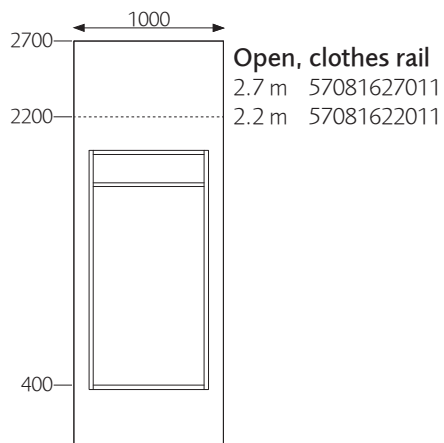

Window, glass

Depth: 100 mm on each side of the glass

Lighting niche

Depth: 130 mm

Window, open with clothes rail

Depth: 210 mm
Diameter: 30 mm

Coat hooks

Height: 1500 mm

BuildUp

Partitions

Design: Johan Kauppi

GLIMAKRA
OF SWEDEN

Window
800 x 800 mm

Window
800 x 1200 mm

Window
800 x 1600 mm

Window
800 x 1600 mm

Coat hooks
Ø32 x 45 mm

BuildUp

Partitions

Design: Johan Kauppi

DESCRIPTION

Curved and straight upholstered system walls with width of 1000 mm or radius 500 mm. Height 2200 mm alt. 2700 mm. Body: 35 mm sound absorbing polyether (Oeko-Tex) glued on both sides of an 8 mm sound reducing MDF board (Nordic Ecolabel) with a 80 mm solid wood frame.

Door: Door 825x 2040 mm birch. Right or left.

Connection: Upholstered connection poles 90°, 3-way or 4-way. Ending: Upholstered end strip.

Dimensions between 2700 - 3000 mm and other dimensions on request.