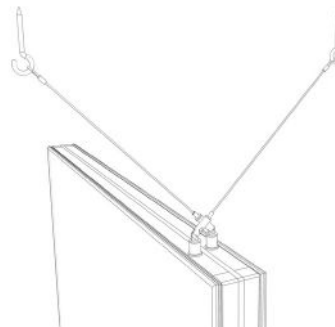

Window
800 x 1600 mm

SPECIFICATION TEXT

Eg. Glimakra BuildUp room 3160 x 3160 x 2200 mm consisting of:

7 pcs BuildUp 1000 x 2200 mm, fabric: Blazer CUZ28

1 pc BuildUp 1000 x 2200 mm, fabric: Blazer CUZ28, with window 800 x 800 mm, height 600 mm, clear glass.

1 pc BuildUp 1000 x 2200 mm, fabric: Blazer CUZ28, with window 800 x 800 mm, height 800 mm, clear glass. Power socket white.

1 pc BuildUp 1000 x 2200 mm, fabric: Blazer CUZ28, with window 800 x 800 mm, height 1000 mm, clear glass. Power socket white.

1 pc BuildUp 1000 x 2200 mm, fabric: Blazer CUZ28, with lighting niche 800 x 800 mm, height 1000 mm.

1 pc BuildUp 1000 x 2200 mm, fabric: Blazer CUZ28, with door 825 x 2040 mm, left.

4 pcs BuildUp upholstered connection poles 90°, fabric: Blazer CUZ28.

2. Ceiling wire