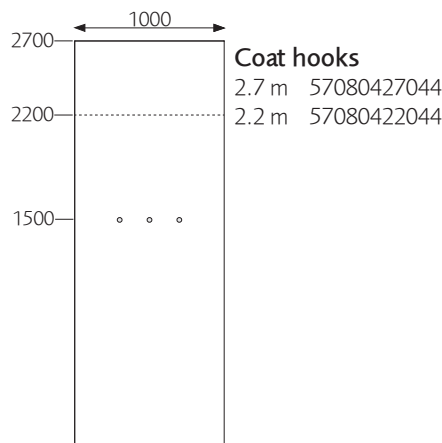

BuildUp

Partitions

Design: Johan Kauppi

GLIMAKRA
OF SWEDEN

Window
800 x 800 mm

Window
800 x 1200 mm

Window
800 x 1600 mm

Window
800 x 1600 mm

Coat hooks
Ø32 x 45 mm

BuildUp

Partitions

Design: Johan Kauppi

DESCRIPTION

Curved and straight upholstered system walls with width of 1000 mm or radius 500 mm. Height 2200 mm alt. 2700 mm. Body: 35 mm sound absorbing polyether (Oeko-Tex) glued on both sides of an 8 mm sound reducing MDF board (Nordic Ecolabel) with a 80 mm solid wood frame.