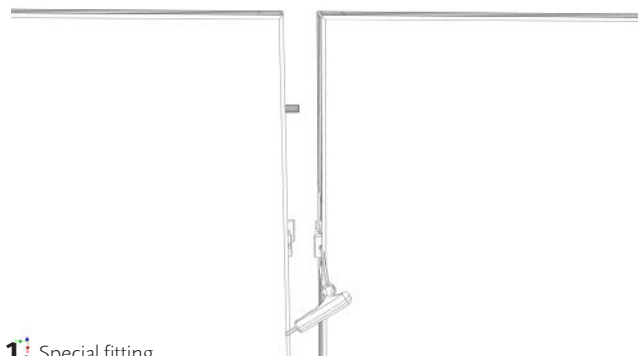

Window
800 x 1600 mm

Coat hooks
Ø32 x 45 mm

DESCRIPTION

Curved and straight upholstered system walls with width of 1000 mm or radius 500 mm. Height 2200 mm alt. 2700 mm. Body: 35 mm sound absorbing polyether (Oeko-Tex) glued on both sides of an 8 mm sound reducing MDF board (Nordic Ecolabel) with a 80 mm solid wood frame.

Upholstery: Upholstered with fabric on both sides.

The screens can be equipped with door, windows and lighting niches with protruding frame in birch.

Window: Clear glass, frosted glass or open. Windows, open, can be fitted with clothes rail in birch.

Coat hooks: 3 pcs in birch, Ø32 x 45 mm

Lighting niche: Back in birch and integrated LED strip at the top. Upholstered backside. Drivers are placed on the top of the screen. 3 m power cable with European connector.

Door: Door 825x 2040 mm birch. Right or left.

Connection: Upholstered connection poles 90°, 3-way or 4-way. Ending: Upholstered end strip.

Dimensions between 2700 - 3000 mm and other dimensions on request.

100% recyclable materials.

MOUNTING

The elements are delivered semi assembled. The walls are easily connected with pre mounted special fitting (pic 1). Niches, frames and doors are installed on site. The assembly requires no extra ceiling height and requires two persons. Stability is achieved with wall connectors, angled screens and ceiling wire for mounting. Glimakra will assist with advice regarding stability, performance and acoustics. Mounting with ceiling wire (pic 2).

1. Special fitting