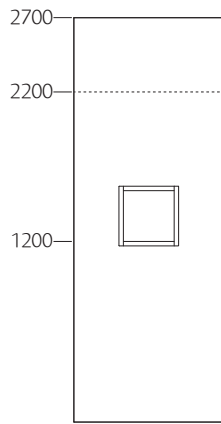

Clear glass
2.7 m 57040427022
2.2 m 57040422022

Frosted glass
2.7 m 57040427032
2.2 m 57040422032

Open
2.7 m 57040427002
2.2 m 57040422002

Lighting niche
2.7 m 57040427042
2.2 m 57040422042

Window
400 x 400 mm