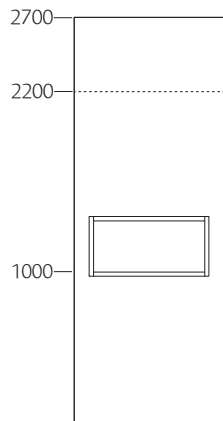

Clear glass
2.7 m 57080427021
2.2 m 57080422021

Frosted glass
2.7 m 57080427031
2.2 m 57080422031

Open
2.7 m 57080427001
2.2 m 57080422001

Lighting niche
2.7 m 57080427041
2.2 m 57080422041

Window
800 x 400 mm