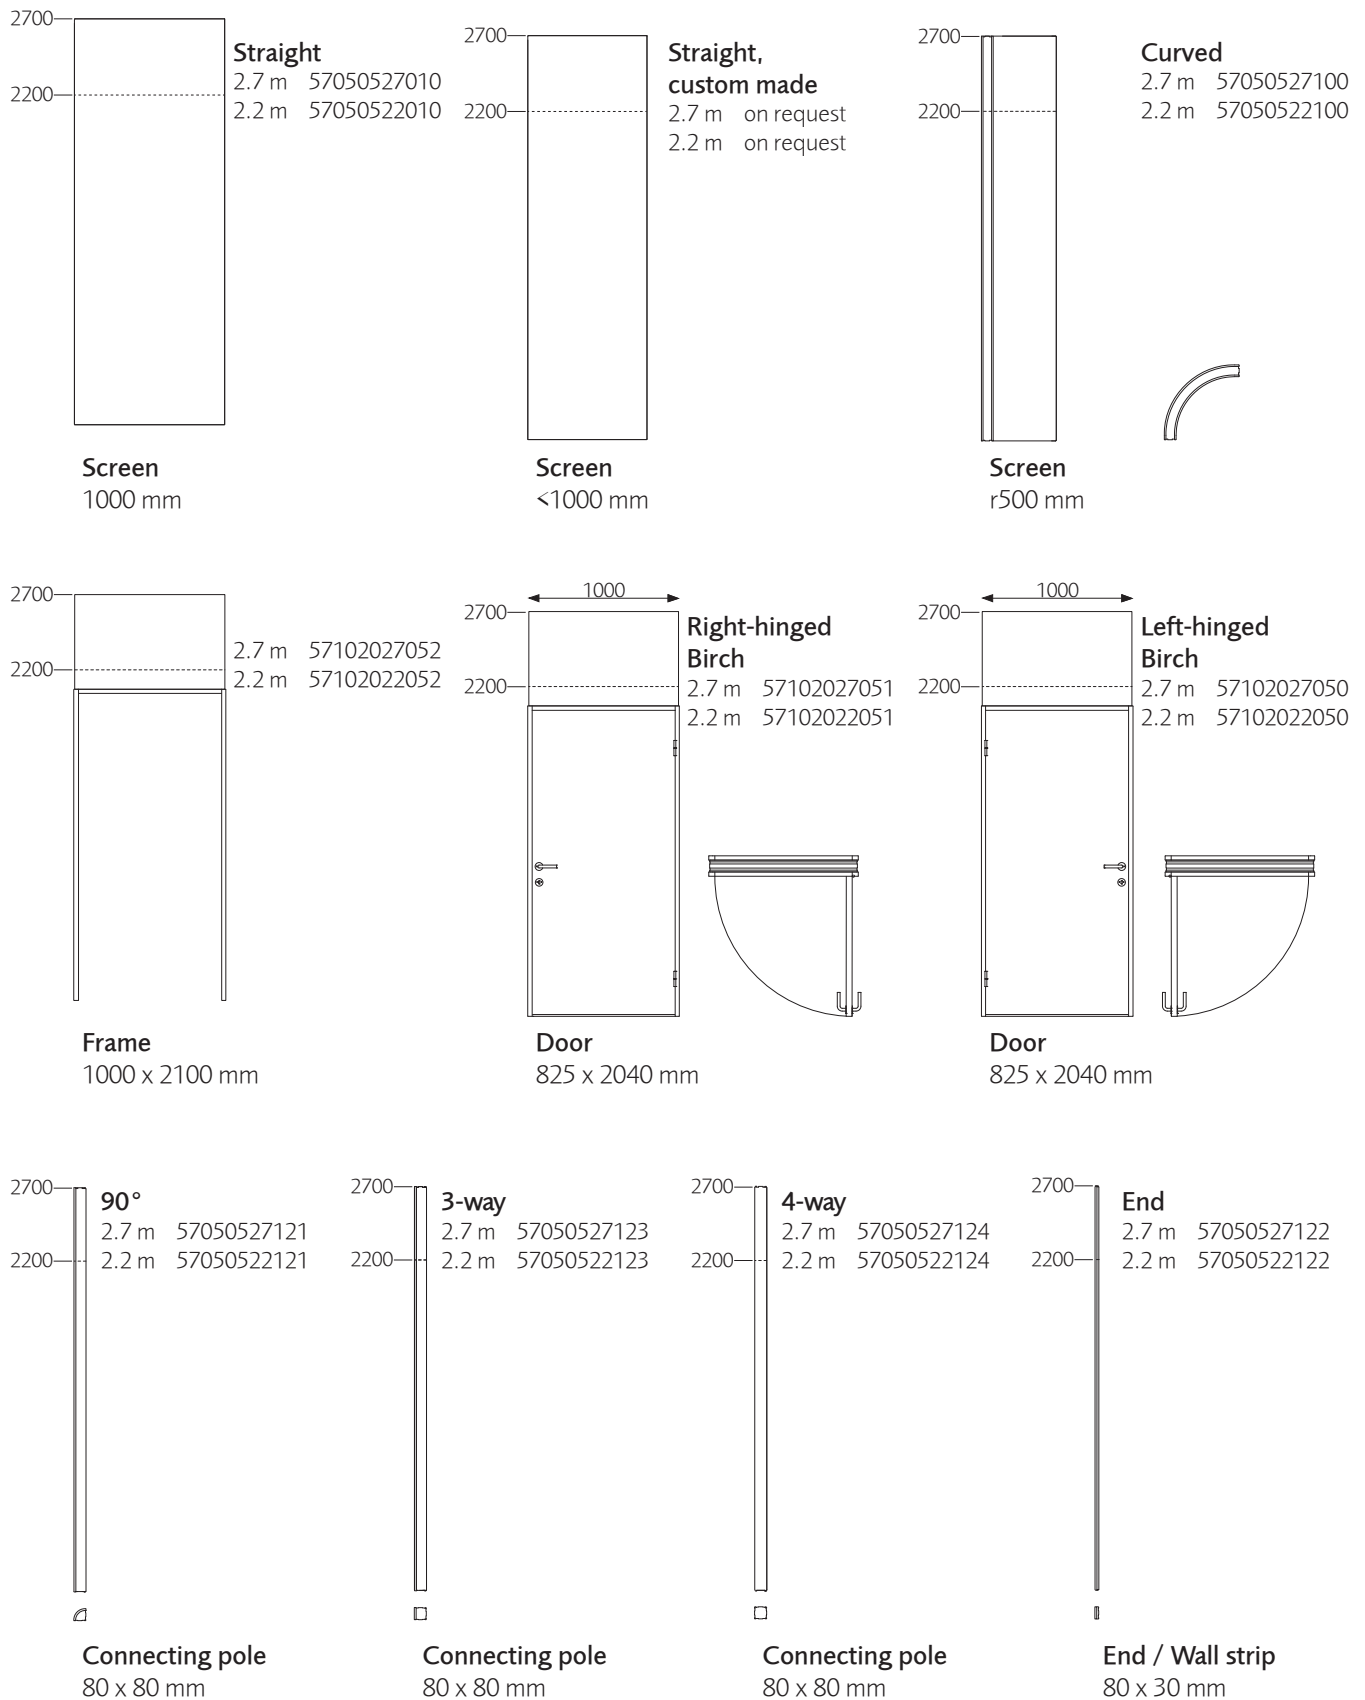

BuildUp

Partitions

Design: Johan Kauppi

GLIMAKRA
OF SWEDEN