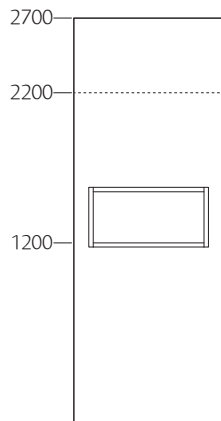

Clear glass
2.7 m 57080427022
2.2 m 57080422022

Frosted glass
2.7 m 57080427032
2.2 m 57080422032

Open
2.7 m 57080427002
2.2 m 57080422002

Lighting niche
2.7 m 57080427042
2.2 m 57080422042

Window
800 x 400 mm