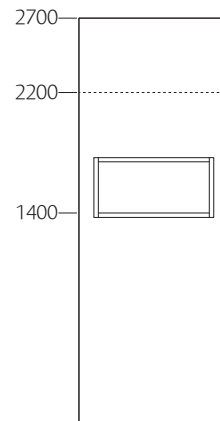

Window, glass

Depth: 100 mm on each side of the glass

Lighting niche

Depth: 130 mm

Window, open with clothes rail

Depth: 210 mm
Diameter: 30 mm

Coat hooks

Height: 1500 mm

Clear glass
2.7 m 57080427021
2.2 m 57080422021

Frosted glass
2.7 m 57080427031
2.2 m 57080422031

Open
2.7 m 57080427001
2.2 m 57080422001

Lighting niche
2.7 m 57080427041
2.2 m 57080422041

Window
800 x 400 mm

Clear glass
2.7 m 57080427022
2.2 m 57080422022

Frosted glass
2.7 m 57080427032
2.2 m 57080422032

Open
2.7 m 57080427002
2.2 m 57080422002

Lighting niche
2.7 m 57080427042
2.2 m 57080422042

Window
800 x 400 mm

Door: Door 825x 2040 mm birch. Right or left.

Connection: Upholstered connection poles 90°, 3-way or 4-way. Ending: Upholstered end strip.

Dimensions between 2700 - 3000 mm and other dimensions on request.