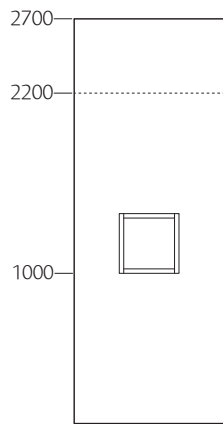

BuildUp

Partitions

Design: Johan Kauppi

GLIMAKRA
OF SWEDEN

Clear glass
2.7 m 57040427021
2.2 m 57040422021

Frosted glass
2.7 m 57040427031
2.2 m 57040422031

Open
2.7 m 57040427001
2.2 m 57040422001

Lighting niche
2.7 m 57040427041
2.2 m 57040422041

Window
400 x 400 mm