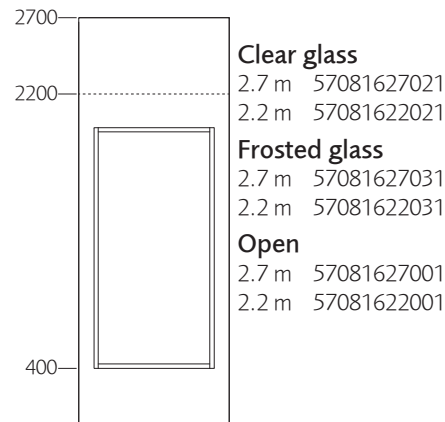

Screen, straight
Thickness: 80 mm

Screen, curved

Frame
140 mm

Door, right alt. left-hinged

Window, open
Depth: 210 mm

Window, glass
Depth: 100 mm on each side of the glass

Lighting niche
Depth: 130 mm

Window, open with clothes rail
Depth: 210 mm
Diameter: 30 mm

Window
800 x 800 mm

Clear glass
2.7 m 57080827023
2.2 m 57080822023

Frosted glass
2.7 m 57080827033
2.2 m 57080822033

Open
2.7 m 57080827003
2.2 m 57080822003

Lighting niche
2.7 m 57080827043
2.2 m 57080822043

Window
800 x 800 mm

LimbusBuildup

Partitions

Design: Johan Kauppi

Window
800 x 800 mm

Window
800 x 1200 mm

Window
800 x 1600 mm

Window
800 x 1600 mm

Coat hooks
Ø32 x 45 mm

LimbusBuildup

Partitions

Design: Johan Kauppi

DESCRIPTION

Curved and straight upholstered system walls with width of 1000 mm or radius 500 mm. Height 2200 mm alt. 2700 mm. Body: 35 mm sound absorbing polyether (Oeko-Tex) glued on both sides of an 8 mm sound reducing MDF board (Nordic Ecolabel) with a 80 mm solid wood frame.