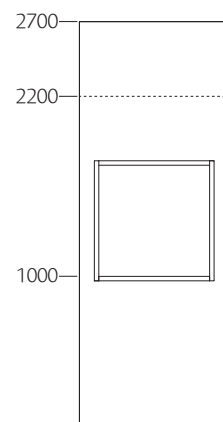

Screen, straight
Thickness: 80 mm

Screen, curved

Frame
140 mm

Door, right alt. left-hinged

Window, open
Depth: 210 mm

Window, glass
Depth: 100 mm on each side of the glass

Lighting niche
Depth: 130 mm

Window, open with clothes rail
Depth: 210 mm
Diameter: 30 mm

Window
800 x 800 mm

Clear glass
2.7 m 57080827022
2.2 m 57080822022

Frosted glass
2.7 m 57080827032
2.2 m 57080822032

Open
2.7 m 57080827002
2.2 m 57080822002

Lighting niche
2.7 m 57080827042
2.2 m 57080822042

Window
800 x 800 mm

Clear glass
2.7 m 57080827023
2.2 m 57080822023

Frosted glass
2.7 m 57080827033
2.2 m 57080822033

Open
2.7 m 57080827003
2.2 m 57080822003

Lighting niche
2.7 m 57080827043
2.2 m 57080822043

Window
800 x 800 mm

LimbusBuildup

Partitions

Design: Johan Kauppi

Window
800 x 800 mm

Window
800 x 1200 mm

Window
800 x 1600 mm

Window
800 x 1600 mm