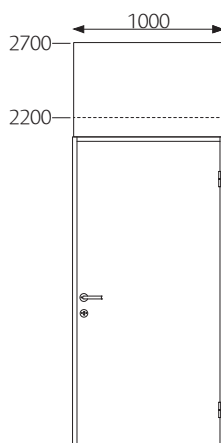

Screen, straight
Thickness: 80 mm

Screen, curved

Frame
140 mm

Door, right alt. left-hinged

Window, open
Depth: 210 mm

Window, glass
Depth: 100 mm on each side of the glass

Lighting niche
Depth: 130 mm

Window, open with clothes rail
Depth: 210 mm
Diameter: 30 mm

2.7 m on request
2.2 m on request

Screen
<1000 mm

Curved

2.7 m 57050527100
2.2 m 57050522100

Screen
r500 mm

Frame
1000 x 2100 mm

**Right-hinged
Birch**

2.7 m 57102027051
2.2 m 57102022051

Door
825 x 2040 mm

**Left-hinged
Birch**

2.7 m 57102027050
2.2 m 57102022050

Door
825 x 2040 mm

90°

2.7 m 57050527121
2.2 m 57050522121

Connecting pole
80 x 80 mm

3-way

2.7 m 57050527123
2.2 m 57050522123

Connecting pole
80 x 80 mm

4-way

2.7 m 57050527124
2.2 m 57050522124

Connecting pole
80 x 80 mm

End

2.7 m 57050527122
2.2 m 57050522122

End / Wall strip
80 x 30 mm