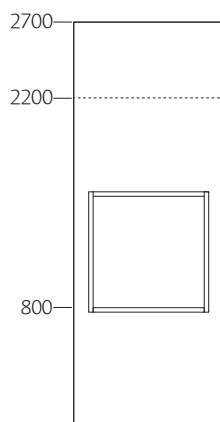

Screen, straight
Thickness: 80 mm

Screen, curved

Frame
140 mm

Door, right alt. left-hinged

Window, open
Depth: 210 mm

Window, glass
Depth: 100 mm on each side of the glass

Lighting niche
Depth: 130 mm

Window, open with clothes rail
Depth: 210 mm
Diameter: 30 mm

Window
800 x 400 mm

Clear glass
2.7 m 57080827021
2.2 m 57080822021

Frosted glass
2.7 m 57080827031
2.2 m 57080822031

Open
2.7 m 57080827001
2.2 m 57080822001

Lighting niche
2.7 m 57080827041
2.2 m 57080822041

Window
800 x 800 mm

Clear glass
2.7 m 57080827022
2.2 m 57080822022

Frosted glass
2.7 m 57080827032
2.2 m 57080822032

Open
2.7 m 57080827002
2.2 m 57080822002

Lighting niche
2.7 m 57080827042
2.2 m 57080822042

Window
800 x 800 mm

Clear glass
2.7 m 57080827023
2.2 m 57080822023

Frosted glass
2.7 m 57080827033
2.2 m 57080822033

Open
2.7 m 57080827003
2.2 m 57080822003

Lighting niche
2.7 m 57080827043
2.2 m 57080822043