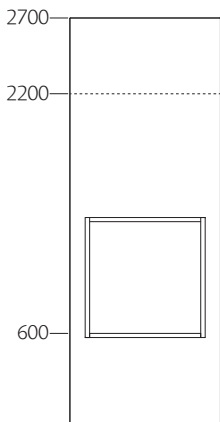

Clear glass
2.7 m 57080827021
2.2 m 57080822021

Frosted glass
2.7 m 57080827031
2.2 m 57080822031

Open
2.7 m 57080827001
2.2 m 57080822001

Lighting niche
2.7 m 57080827041
2.2 m 57080822041

Window
800 x 800 mm