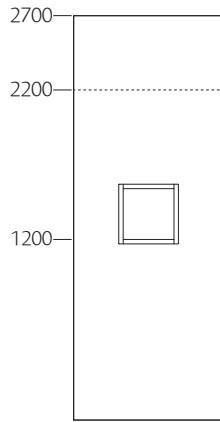

Clear glass
2.7 m 57040427022
2.2 m 57040422022

Frosted glass
2.7 m 57040427032
2.2 m 57040422032

Open
2.7 m 57040427002
2.2 m 57040422002

Lighting niche
2.7 m 57040427042
2.2 m 57040422042

Window
400 x 400 mm