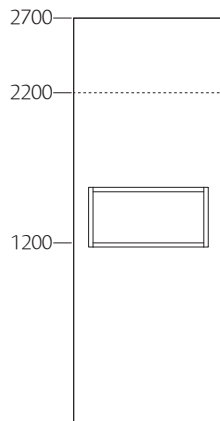

Screen, straight
Thickness: 80 mm

Screen, curved

Frame
140 mm

Door, right alt. left-hinged

Window, open
Depth: 210 mm

Window, glass
Depth: 100 mm on each side of the glass

Lighting niche
Depth: 130 mm

Window, open with clothes rail
Depth: 210 mm
Diameter: 30 mm

Door
825 x 2040 mm

**Left-hinged
Birch**

2.7 m 57102027050
2.2 m 57102022050

Door
825 x 2040 mm

90°

2.7 m 57050527121
2.2 m 57050522121

Connecting pole
80 x 80 mm

3-way

Window
400 x 400 mm

Clear glass
2.7 m 57080427021
2.2 m 57080422021

Frosted glass
2.7 m 57080427031
2.2 m 57080422031

Open
2.7 m 57080427001
2.2 m 57080422001

Lighting niche
2.7 m 57080427041
2.2 m 57080422041

Window
800 x 400 mm

Clear glass
2.7 m 57080427022
2.2 m 57080422022

Frosted glass
2.7 m 57080427032
2.2 m 57080422032

Open
2.7 m 57080427002
2.2 m 57080422002

Lighting niche
2.7 m 57080427042
2.2 m 57080422042