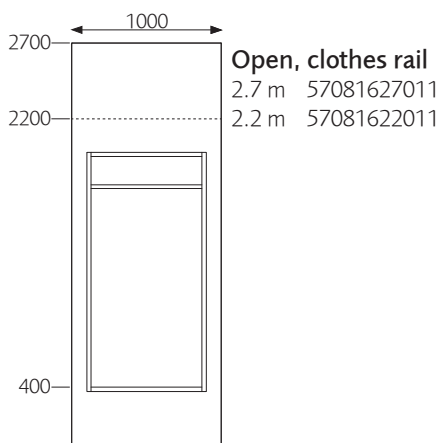

Screen, straight
Thickness: 80 mm

Screen, curved

Frame
140 mm

Door, right alt. left-hinged

Window, open
Depth: 210 mm

Window, glass
Depth: 100 mm on each side of the glass

Lighting niche
Depth: 130 mm

Window, open with clothes rail
Depth: 210 mm
Diameter: 30 mm

Window
800 x 800 mm

Clear glass
2.7 m 57080827023
2.2 m 57080822023

Frosted glass
2.7 m 57080827033
2.2 m 57080822033

Open
2.7 m 57080827003
2.2 m 57080822003

Lighting niche
2.7 m 57080827043
2.2 m 57080822043

Window
800 x 800 mm

LimbusBuildup

Partitions

Design: Johan Kauppi

Window
800 x 800 mm

Window
800 x 1200 mm

Window
800 x 1600 mm

Window
800 x 1600 mm

Coat hooks
Ø32 x 45 mm

LimbusBuildup

Partitions

Design: Johan Kauppi

DESCRIPTION

Curved and straight upholstered system walls with width of 1000 mm or radius 500 mm. Height 2200 mm alt. 2700 mm. Body: 35 mm sound absorbing polyether (Oeko-Tex) glued on both sides of an 8 mm sound reducing MDF board (Nordic Ecolabel) with a 80 mm solid wood frame.