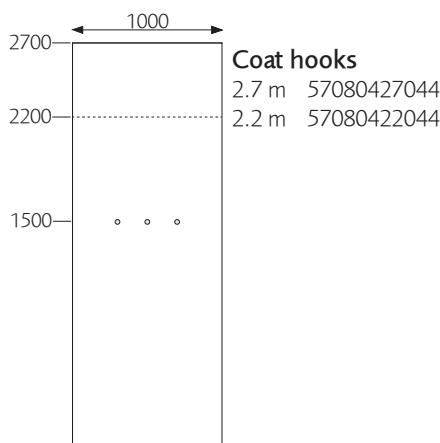

Window
800 x 800 mm

LimbusBuildup

Partitions

Design: Johan Kauppi

Window
800 x 800 mm

Window
800 x 1200 mm

Window
800 x 1600 mm

Window
800 x 1600 mm

Coat hooks
Ø32 x 45 mm

LimbusBuildup

Partitions

Design: Johan Kauppi

DESCRIPTION

Curved and straight upholstered system walls with width of 1000 mm or radius 500 mm. Height 2200 mm alt. 2700 mm. Body: 35 mm sound absorbing polyether (Oeko-Tex) glued on both sides of an 8 mm sound reducing MDF board (Nordic Ecolabel) with a 80 mm solid wood frame.