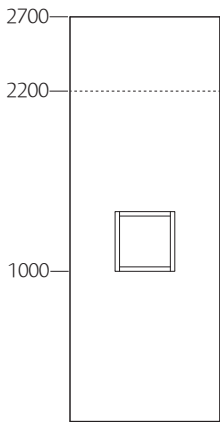

LimbusBuildup

Partitions

Design: Johan Kauppi

Clear glass
2.7 m 57040427021
2.2 m 57040422021

Frosted glass
2.7 m 57040427031
2.2 m 57040422031

Open
2.7 m 57040427001
2.2 m 57040422001

Lighting niche
2.7 m 57040427041
2.2 m 57040422041

Window
400 x 400 mm