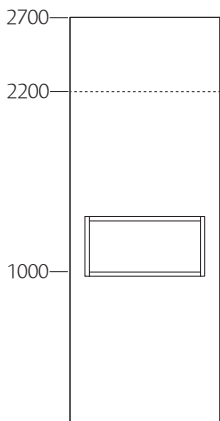

Clear glass
2.7 m 57080427021
2.2 m 57080422021

Frosted glass
2.7 m 57080427031
2.2 m 57080422031

Open
2.7 m 57080427001
2.2 m 57080422001

Lighting niche
2.7 m 57080427041
2.2 m 57080422041

Window
800 x 400 mm