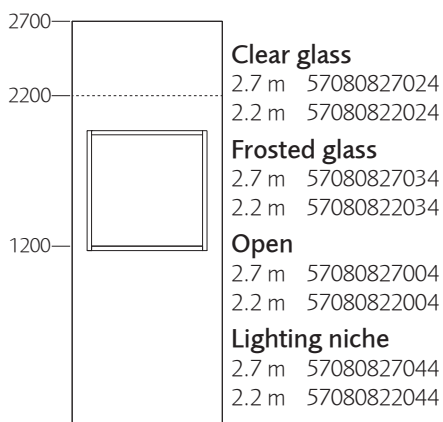

Screen, straight
Thickness: 80 mm

Screen, curved

Frame
140 mm

Door, right alt. left-hinged

Window, open
Depth: 210 mm

Window, glass
Depth: 100 mm on each side of the glass

Lighting niche
Depth: 130 mm

Window, open with clothes rail
Depth: 210 mm
Diameter: 30 mm

Window
800 x 800 mm

Clear glass
2.7 m 57080827022
2.2 m 57080822022

Frosted glass
2.7 m 57080827032
2.2 m 57080822032

Open
2.7 m 57080827002
2.2 m 57080822002

Lighting niche
2.7 m 57080827042
2.2 m 57080822042

Window
800 x 800 mm

Clear glass
2.7 m 57080827023
2.2 m 57080822023

Frosted glass
2.7 m 57080827033
2.2 m 57080822033

Open
2.7 m 57080827003
2.2 m 57080822003

Lighting niche
2.7 m 57080827043
2.2 m 57080822043

Window
800 x 800 mm

LimbusBuildup

Partitions

Design: Johan Kauppi

Window
800 x 800 mm

Window
800 x 1200 mm

Window
800 x 1600 mm

Window
800 x 1600 mm