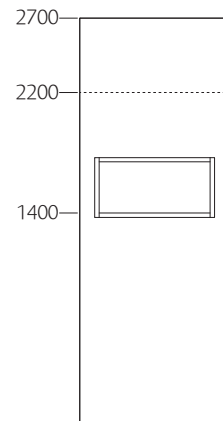

Screen, straight
Thickness: 80 mm

Screen, curved

Frame
140 mm

Door, right alt. left-hinged

Window, open
Depth: 210 mm

Window, glass
Depth: 100 mm on each side of the glass

Lighting niche
Depth: 130 mm

Window, open with clothes rail
Depth: 210 mm
Diameter: 30 mm

Door
825 x 2040 mm

**Left-hinged
Birch**

2.7 m 57102027050
2.2 m 57102022050

Door
825 x 2040 mm

90°

2.7 m 57050527121
2.2 m 57050522121

Connecting pole
80 x 80 mm

3-way

Window
800 x 400 mm

Clear glass
2.7 m 57080427022
2.2 m 57080422022

Frosted glass
2.7 m 57080427032
2.2 m 57080422032

Open
2.7 m 57080427002
2.2 m 57080422002

Lighting niche
2.7 m 57080427042
2.2 m 57080422042

Window
800 x 400 mm

Clear glass
2.7 m 57080427023
2.2 m 57080422023

Frosted glass
2.7 m 57080427033
2.2 m 57080422033

Open
2.7 m 57080427003
2.2 m 57080422003

Lighting niche
2.7 m 57080427043
2.2 m 57080422043