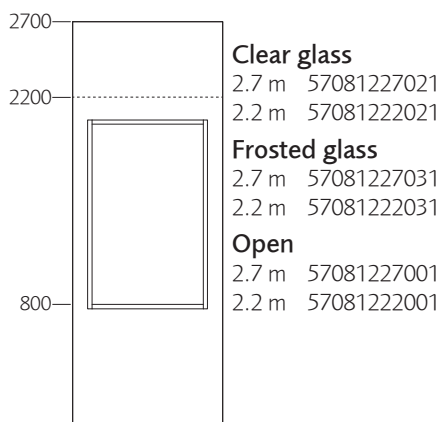

Screen, straight
Thickness: 80 mm

Screen, curved

Frame
140 mm

Door, right alt. left-hinged

Window, open
Depth: 210 mm

Window, glass
Depth: 100 mm on each side of the glass

Lighting niche
Depth: 130 mm

Window, open with clothes rail
Depth: 210 mm
Diameter: 30 mm

Window
800 x 800 mm

Clear glass
2.7 m 57080827023
2.2 m 57080822023

Frosted glass
2.7 m 57080827033
2.2 m 57080822033

Open
2.7 m 57080827003
2.2 m 57080822003

Lighting niche
2.7 m 57080827043
2.2 m 57080822043

Window
800 x 800 mm

LimbusBuildup

Partitions

Design: Johan Kauppi

Window
800 x 800 mm

Window
800 x 1200 mm

Window
800 x 1600 mm

Window
800 x 1600 mm

Coat hooks
Ø32 x 45 mm

LimbusBuildup

Partitions

Design: Johan Kauppi

DESCRIPTION

Curved and straight upholstered system walls with width of 1000 mm or radius 500 mm. Height 2200 mm alt. 2700 mm. Body: 35 mm sound absorbing polyether (Oeko-Tex) glued on both sides of an 8 mm sound reducing MDF board (Nordic Ecolabel) with a 80 mm solid wood frame.