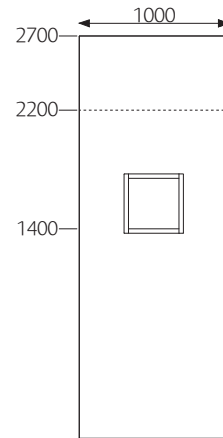

End / Wall strip
80 x 30 mm

Clear glass
2.7 m 57040427023
2.2 m 57040422023

Frosted glass
2.7 m 57040427033
2.2 m 57040422033

Open
2.7 m 57040427003
2.2 m 57040422003

Lighting niche
2.7 m 57040427043
2.2 m 57040422043

Window
400 x 400 mm