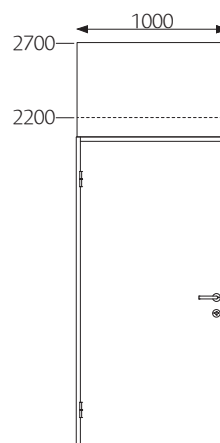

Screen, straight
Thickness: 80 mm

Screen, curved

Frame
140 mm

Door, right alt. left-hinged

Window, open
Depth: 210 mm

Window, glass
Depth: 100 mm on each side of the glass

Lighting niche
Depth: 130 mm

Window, open with clothes rail
Depth: 210 mm
Diameter: 30 mm

2.7 m on request
2.2 m on request

Screen
<1000 mm

Curved

2.7 m 57050527100
2.2 m 57050522100

Screen
r500 mm

Frame
1000 x 2100 mm

**Right-hinged
Birch**

2.7 m 57102027051
2.2 m 57102022051

Door
825 x 2040 mm

**Left-hinged
Birch**

2.7 m 57102027050
2.2 m 57102022050

Door
825 x 2040 mm

90°

2.7 m 57050527121
2.2 m 57050522121

Connecting pole
80 x 80 mm

3-way

2.7 m 57050527123
2.2 m 57050522123

Connecting pole
80 x 80 mm

4-way

2.7 m 57050527124
2.2 m 57050522124

Connecting pole
80 x 80 mm

End

2.7 m 57050527122
2.2 m 57050522122

End / Wall strip
80 x 30 mm