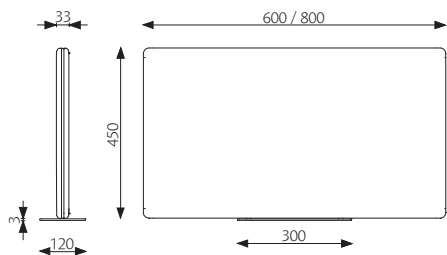

## DIMENSIONS

Other dimensions on request.

Thickness: 33 mm

Corner radius: 15 mm

Weight: 3.1 / 4.1 kg