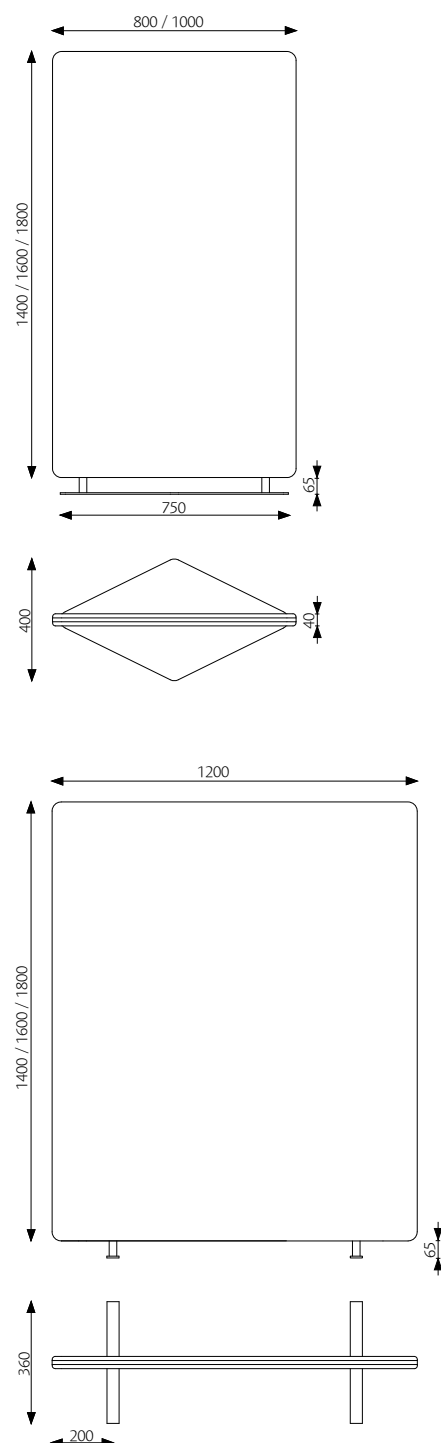

GLIMAKRA
OF SWEDEN

Contrast is our first floor screen based on the original version with 40 mm fabric-covered screen with straight lines, rounded edges and a plastic profile around the screen. The floor screen has a perfect balance between sound absorption and sound propagation that is achieved with a sound reducing body and a sound absorbing polyether on both sides. The flexibility in size and fabric selection allows the screens to be customized to most environments.

DIMENSIONS

Other dimensions on request.

Thickness: 40 mm

Weight: 19 kg/m²

DESCRIPTION

Body: 15 mm sound absorbing polyether (Oeko-Tex) glued on both sides of an 8 mm sound reducing MDF board (Nordic Ecolabel) with a 40 mm frame.

Upholstery: Upholstered with fabric on both sides. The nails are covered with a plastic moulding.

Foot: Diamond shaped matte chrome-plating 750 x 400 x 6 mm. Only for screen with width less than 1001 mm. For wider screens, use straight feet, powder coated grey 360 x 40 x 6 mm.

Total height leg with foot: 65 mm.

Installation: The feet are mounted with an allen key. 100% recyclable materials.

FABRIC AND PIPING

Look in Product sheet Fabric and piping.pdf for our standard fabrics, you can download it here: