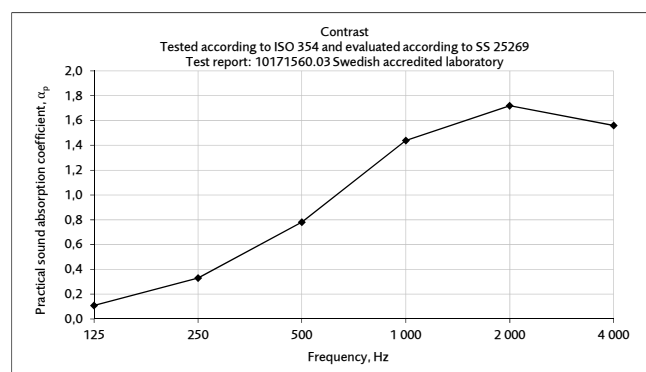

Contrast

Floor screen

Design: Team Glimakra

GLIMAKRA
OF SWEDEN

CERTIFICATES

Acoustics: Measurements made in accordance with ISO 354:2003. Evaluation made according to standards for individual objects SS 25269:2013 (Report 10171560.03, Date 2012-01-30, WSP Akustik, laboratory accredited by Swedac)

Möbelfakta: The product meets the requirements for quality and social responsibility defined by Möbelfakta.

Glimakra of Sweden AB is certified according to ISO 9001:2015 and ISO 14001:2015.

SPECIFICATION TEXT

E.g: Contrast floor screen 1600 x 1200 x 40 mm.

2 x 15 mm sound absorbing polyether on both sides of an 8 mm sound reducing MDF board.

Fabric: Blazer CUZ 28 on the inside and Blazer CUZ 30 on the outside. No visible seams. Nails hidden by a black plastic moulding.

Acoustics evaluated according to SS 25269.

Equivalent absorption area per m² screen surface (m²S/m²)

The values are to be multiplied by the screen area.