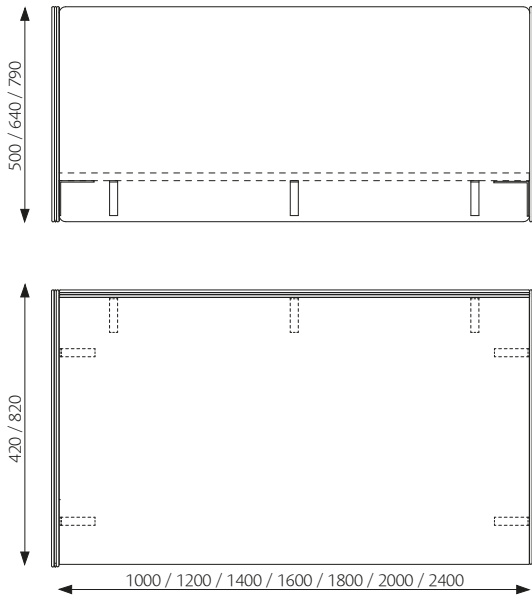

DIMENSIONS

DESCRIPTION

Body: 19 mm sound reducing light weight MDF. Upholstery: Upholstered with fabric on both sides. The nails are covered with a decorative fabric piping. Installation: Fitted to the table with 2-4 desk fittings. Grey as standard, black and white on request. More information in separate product sheet: Product sheet Fittings desk ups EN.pdf
100% recyclable materials.

Other dimensions on request.

Thickness: 20 mm

Weight [kg]:

Width 420 mm	2.5	3.2	4.0
Width 820 mm	4.8	6.1	7.6
Width 1000 mm	5.8	7.4	9.1
Width 1200 mm	6.9	8.8	10.9
Width 1400 mm	8.1	10.3	12.7
Width 1600 mm	9.2	11.8	14.5
Width 1800 mm	10.4	13.3	16.4
Width 2000 mm	11.5	14.7	18.1
Width 2400 mm	13.8	17.7	21.8