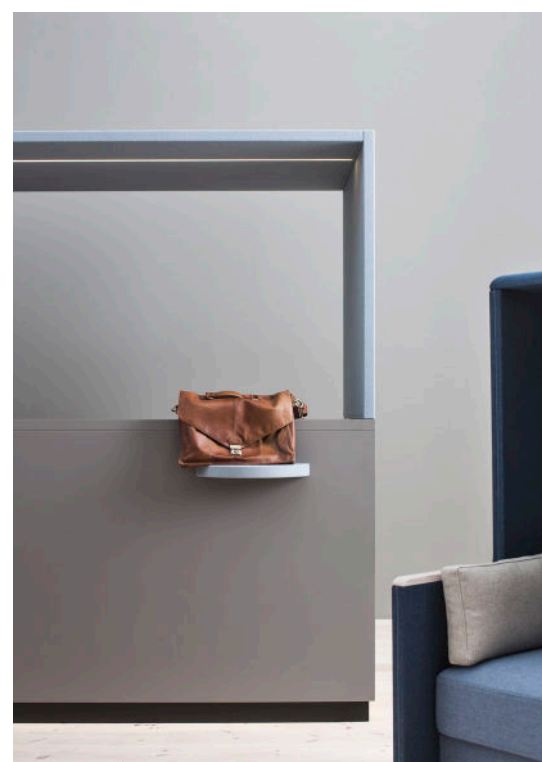

New - LimbusReception Lodge

Design: Joel Karlsson, Krook & Tjäder Design

HALL 10.2
STAND J.016

GLIMAKRA
OF SWEDEN

LimbusReception Lodge, designed by Joel Karlsson, Krook & Tjäder Design, is a system of modular designed reception desks. The design is well suited to the requirements of modern entrances and other meeting places. New and unique characteristics by Lodge is the sound absorbing ceiling that frames and gives privacy. The ceiling together with the extremely matt Nanotech surface enhances a soft impression while the straight design from Limbus by Glimakra is maintained.

Lodge is a great piece of furniture when welcoming and also as a touchdown space in an activity-based workplace. The roof on Lodge frames the reception while its properties regarding absorption is maximized for the visitor's and the staff's convenience. To meet the increasing use of portable technology Lodge is equipped with an USB port that is easily accessible.

The expression of Lodge is about material meetings and structures. It becomes clear with the fabric-covered shelf and the practical garment hook.

For more information, please contact Head of Sales and Marketing, Göran Karlsson, +46 44 454 17. More information is also available on www.glimakra.com.