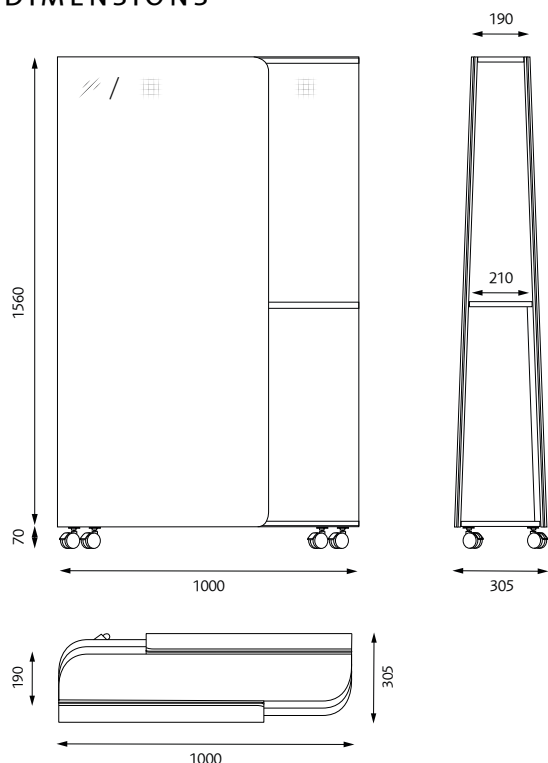

PRODUCT SHEET / 2023 11 21

Gemini

Floor screen / Mobile writing board

Design: Stone Designs

Gemini

Floor screen / Mobile writing board

Design: Stone Designs

A flexible multifunction furniture that works just as well as a divider, writing board or mobile storage shelf. The front and back consist of either a writing board or a sound absorber, or a combination of these. The practical shelf can be used for plants, books or other storage. The inside is always upholstered with fabric.

DIMENSIONS

Total weight: 39 kg.

DESCRIPTION

Material in light weight MDF.

Upholstery: Upholstered with fabric on the inside, the outside can either be upholstered or have a magnetic writing board.

The nails are covered with a decorative piping.