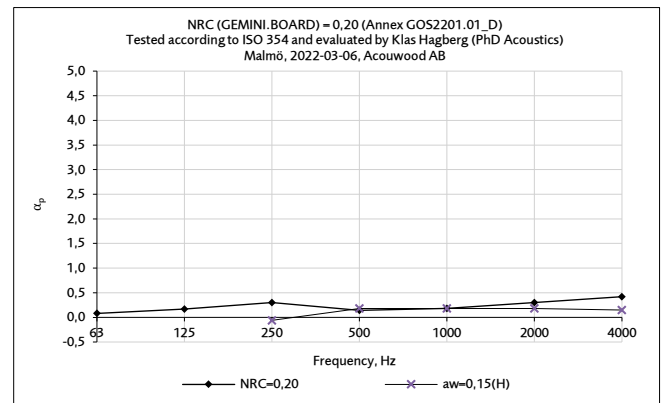

Gemini Writing