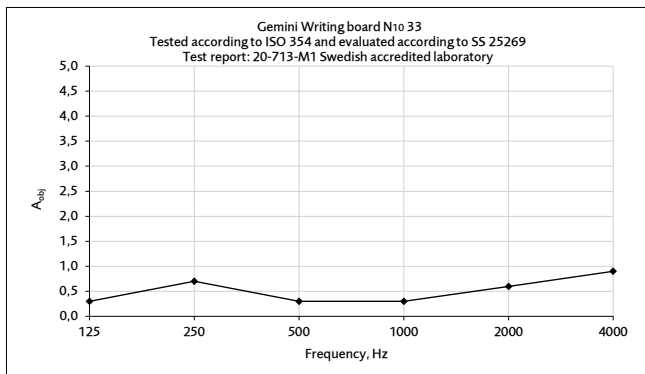

Gemini Writing