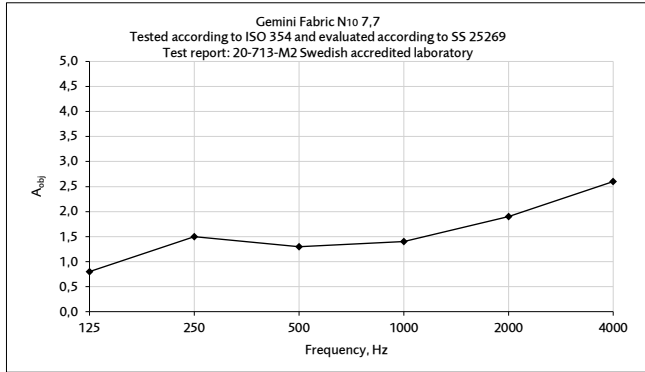

Gemini

Floor screen / Mobile writing board

Design: Stone Designs

GLIMAKRA
OF SWEDEN

Sound absorption area according to ISO 354 and SS 25269

Gemini Fabric