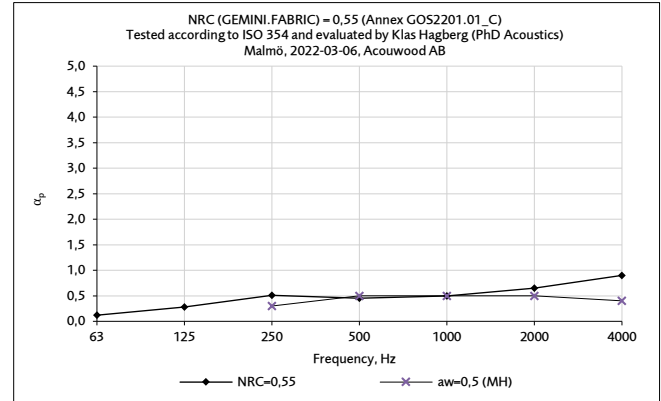

Gemini

Floor screen / Mobile writing board

Design: Stone Designs

GLIMAKRA
OF SWEDEN

Sound absorption area according to ISO 354 and SS 25269

Gemini Fabric

NRC according to ISO 354

Gemini Fabric