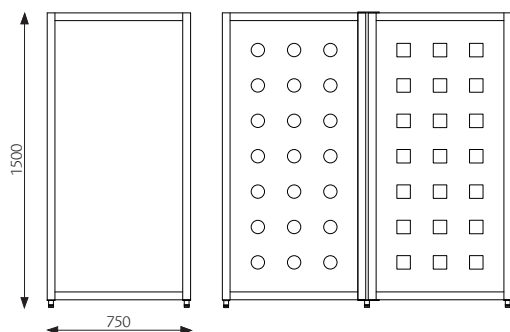

DIMENSIONS

Height incl. foot: 1540 mm

Weight: 11 kg

Volume: 0,05 m³

DESCRIPTION

The screens consist of wooden frame that are provided with patterned or plain fillings. The screens are connected with top fittings and wooden feet and becomes possible to angle 90°.

Frame: Solid birch or beech 42 x 42 mm, with finger jointed corners, natural or stained

Feet: Solid wooden foot 400 x 42 x 42 mm in birch or beech.

100% recyclable materials.

OPTIONS

Fillings:

Veneer: Birch veneer on both sides of a 6 mm MDF board, plain or with all through pattern

Acrylic plastic: Opal white or frost, 5 mm, plain or all through pattern

Pattern: Circle Ø80 mm or square 70 x 70 mm.

Connectors: Top fitting, powder coated grey. Connects screens at the top. Foldable to maximum 90°.

SPECIFICATION TEXT

E.g: Glimakra Natura floor screen 750 x 1500 mm.

Birch natural with wooden feet and finger jointed corners.

Natura

Floor screen

Design: Bertil Harström