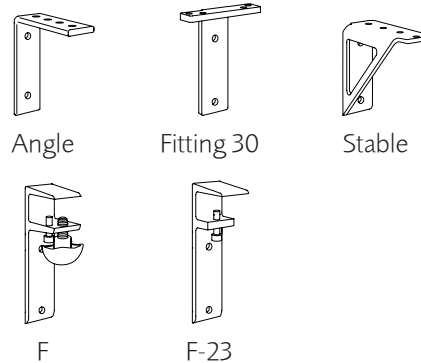

DIMENSIONS

Height over table: See separate product sheet for desk fittings.

Other dimensions on request.

Thickness: 40 mm

Weight [kg]:

Height [mm]:	640	790
Width 800 mm	7.0	8.6
Width 1000 mm	9.0	11.1
Width 1200 mm	10.0	12.3
Width 1400 mm	12.0	14.8
Width 1600 mm	14.0	17.3
Width 1800 mm	16.0	19.8
Width 2000 mm	18.0	22.2

DESCRIPTION

Body: 15 mm sound absorbing polyether (Oeko-Tex) glued on both sides of an 8 mm sound reducing MDF board (Nordic Ecolabel) with a 40 mm frame.

Upholstery: Upholstered with fabric on both sides. The nails are covered with a plastic moulding.

Installation: Fitted to the table with 2-4 desk fittings. Grey as standard, black and white on request. More information in separate product sheet.

100% recyclable materials.

FABRIC AND PIPING

Look in Product sheet Fabric and piping.pdf for our standard fabrics, you can download it here: