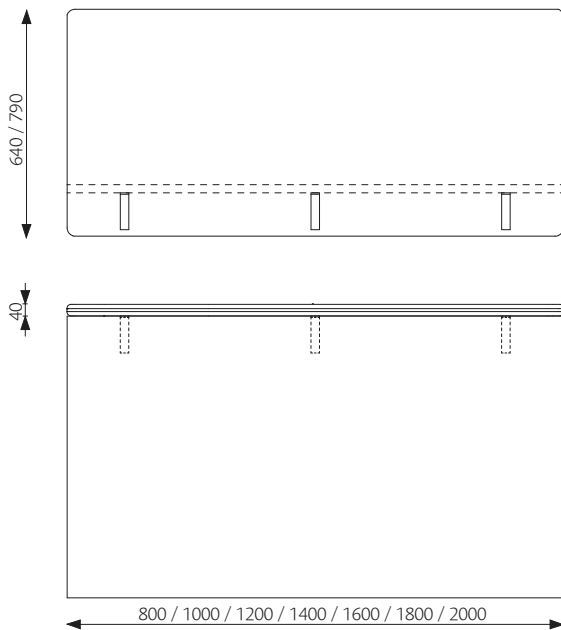

Contrast is our first desk-up screen based on the original version with 40 mm fabric-covered screen with straight lines, rounded edges and a plastic moulding around the screen. The desk-up screen has a perfect balance between sound absorption and sound propagation that is achieved with a sound reducing body and a sound absorbing polyether on both sides. The flexibility in size and fabric selection allows the screens to be customized to most desks. Contrast desk-up screen can be equipped with integrated toolbar, cable channel and outlets.

DIMENSIONS

Height over table: See separate product sheet for desk fittings.

Other dimensions on request.

Thickness: 40 mm

Weight [kg]:

Height [mm]:	640	790
Width 800 mm	7.0	8.6
Width 1000 mm	9.0	11.1
Width 1200 mm	10.0	12.3
Width 1400 mm	12.0	14.8
Width 1600 mm	14.0	17.3
Width 1800 mm	16.0	19.8
Width 2000 mm	18.0	22.2

DESCRIPTION

Body: 15 mm sound absorbing polyether (Oeko-Tex) glued on both sides of an 8 mm sound reducing MDF board (Nordic Ecolabel) with a 40 mm frame.

Upholstery: Upholstered with fabric on both sides. The nails are covered with a plastic moulding.

Installation: Fitted to the table with 2-4 desk fittings. Grey as standard, black and white on request. More information in separate product sheet.

100% recyclable materials.

FABRIC AND PIPING

Look in Product sheet Fabric and piping.pdf for our standard fabrics, you can download it here: