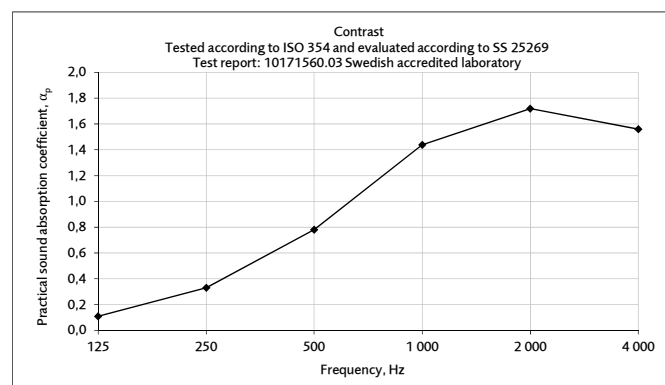

Contrast

Desk screen

Design: Team Glimakra

OPTIONS

Moulding: Black, white or grey.

Integrated toolbar: Aluminium and white. A variety of accessories are available. See price list under Limbus desk screen Toolbar / Accessory for current accessories.

Integrated outlets: The screen can be fitted with Axessline outlets with 2 power, 1 data and 2 USB. Cable outlets under the desk.

Integrated cable channel: The screen can be fitted with an integrated cable channel with an aluminium cover. Cable outlets under the desk.

Addon: Dimensioned add on screen in acrylic plastic. More information in separate product sheet.

CERTIFICATES

Acoustics: Measurements made in accordance with ISO 354:2003. Evaluation made according to standards for individual objects SS 25269:2013 (Report 10171560.03, Date 2012-01-30, WSP Akustik, laboratory accredited by Swedac)

Möbelfakta: The product has been declared and approved in accordance with the criteria in Möbelfakta ver. 2021-11-01.

Reg. No: 220221208. Valid until 2027-12-08.

Glimakra of Sweden AB is certified according to ISO 9001:2015 and ISO 14001:2015.

SPECIFICATION TEXT

E.g: Contrast desk screen 1600 x 790 x 40 mm.

2 x 15 mm sound absorbing polyether on both sides of an 8 mm sound reducing MDF board.

Fabric: Blazer CUZ 28 on the inside and Blazer CUZ 30 on the outside. No visible seams. Nails hidden by a black plastic moulding.

Acoustics evaluated according to SS 25269.

Equivalent absorption area per m² screen surface (m²S/m²)