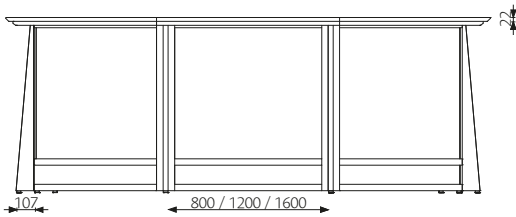

DIMENSIONS

Other dimensions on request.

Thickness: 40 mm

Desktop:

Width: up to 2430 mm / part

Depth: 400 mm

Thickness: 22 mm

Worktop:

Width: up to 2430 mm

Depth: 600-800 mm

Thickness: 22 mm

DESCRIPTION

Frame: Solid birch, beech or oak (quality: extra fine)
40 x 40 mm.

Lacquer: Clear varnished

Fillings: Glass, veneer or laminate

Desktop: Veneer or laminate 22 mm, beveled edge in MDF
100% recyclable materials.

Laminate: Birch, beech, oak, white, black or grey.

Connection: Connection strip straight / 90° / 60° / 45°,
3-way or 4-way.

End: End strip, straight or diagonal support.

Dividing border: Toe kick, height 200 mm