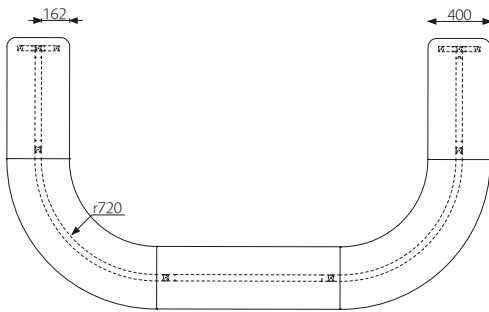

DIMENSIONS

Other dimensions on request.

Thickness: 40 mm

Desktop:

Width: up to 2430 mm / part

Depth: 400 mm

Thickness: 22 mm

Worktop:

Width: up to 2430 mm

Depth: 600-800 mm

Thickness: 22 mm

DESCRIPTION

Frame: Solid birch, beech or oak (quality: extra fine)
40 x 40 mm.

Lacquer: Clear varnished

Fillings: Glass, veneer or laminate

Desktop: Veneer or laminate 22 mm, beveled edge in MDF
100% recyclable materials.