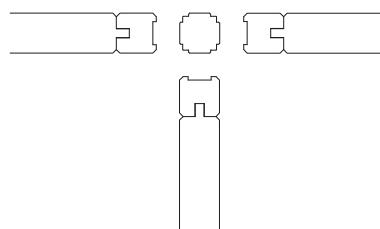

MOUNTING

The screens are easy to assemble with solid connection strips in different executions. Stability is obtained with wall connections, angled formations, feet and diagonal supports. Glimakra will assist with advice regarding stability, performance and acoustics. Sampled mounted before delivery. Fixed worktop on request.

Connection principle: