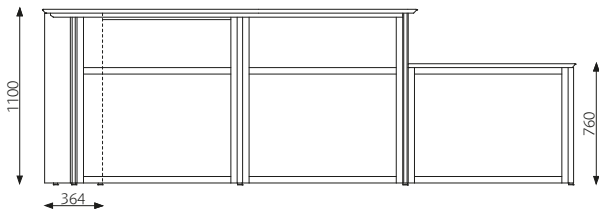

DIMENSIONS

Other dimensions on request.

Thickness: 40 mm

Desktop:

Width: up to 2430 mm / part

Depth: 400 mm

Thickness: 22 mm

Worktop:

Width: up to 2430 mm

Depth: 600-800 mm

Thickness: 22 mm

DESCRIPTION

Frame: Solid birch, beech or oak (quality: extra fine)
40 x 40 mm.

Lacquer: Clear varnished

Fillings: Glass, veneer or laminate

Desktop: Veneer or laminate 22 mm, beveled edge in MDF
100% recyclable materials.

Laminate: Birch, beech, oak, white, black or grey.

Connection: Connection strip straight / 90° / 60° / 45°,
3-way or 4-way.

End: End strip, straight or diagonal support.

Dividing border: Toe kick, height 200 mm