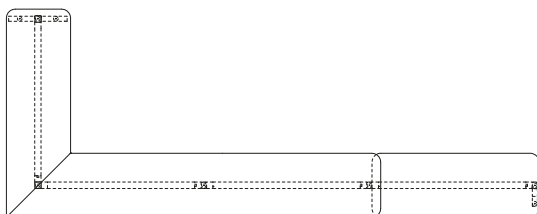

DIMENSIONS

Other dimensions on request.

Thickness: 40 mm

Desktop:

Width: up to 2430 mm / part

Depth: 400 mm

Thickness: 22 mm

Worktop:

Width: up to 2430 mm

Depth: 600-800 mm

Thickness: 22 mm

DESCRIPTION

Frame: Solid birch, beech or oak (quality: extra fine)
40 x 40 mm.

Lacquer: Clear varnished

Fillings: Glass, veneer or laminate

Desktop: Veneer or laminate 22 mm, beveled edge in MDF
100% recyclable materials.