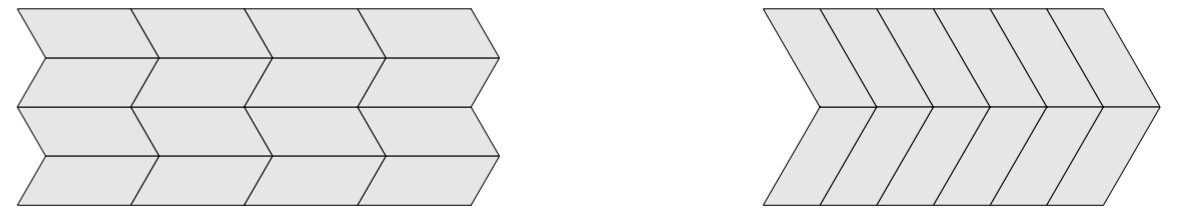

Quingenti har mycket hög ljudabsorption och består endast av miljövänliga material. Variationsmöjligheterna är stora med sex olika geometrier med det gemensamma måttet 500 mm. Beroende på hur väggabsorbenterna roteras och kombineras, kan minst 13 standardmönster skapas. Upphängningen sker med monteringsknappar.

Quingenti has very high sound absorption and consists only of environmentally friendly materials. Six different geometries, with the common measure of 500 mm, gives endless possibilities. At least 13 standard patterns can be created depending on how the wall absorbents are rotated and combined. Panel click button connectors are used for hanging.

Rhomboid

På vår hemsida och i produktbladet hittar du fler mönster, inspirationsbilder och detaljerade beskrivningar av paneler och montering.

On our website and in the product sheet, more pattern inspirational images and detailed descriptions of panels and installation can be found.