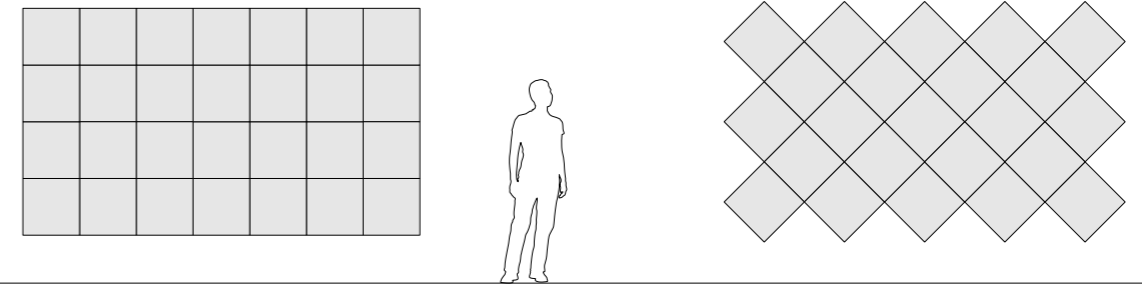

Quingenti har mycket hög ljudabsorption och består endast av miljövänliga material. Variationsmöjligheterna är stora med sex olika geometrier med det gemensamma måttet 500 mm. Beroende på hur väggabsorbenterna roteras och kombineras, kan minst 13 standardmönster skapas. Upphängningen sker med monteringsknappar.

Quingenti has very high sound absorption and consists only of environmentally friendly materials. Six different geometries, with the common measure of 500 mm, gives endless possibilities. At least 13 standard patterns can be created depending on how the wall absorbents are rotated and combined. Panel click button connectors are used for hanging.

Square

På vår hemsida och i produktbladet hittar du fler mönster, inspirationsbilder och detaljerade beskrivningar av paneler och montering.

On our website and in the product sheet, more pattern inspirational images and detailed descriptions of panels and installation can be found.