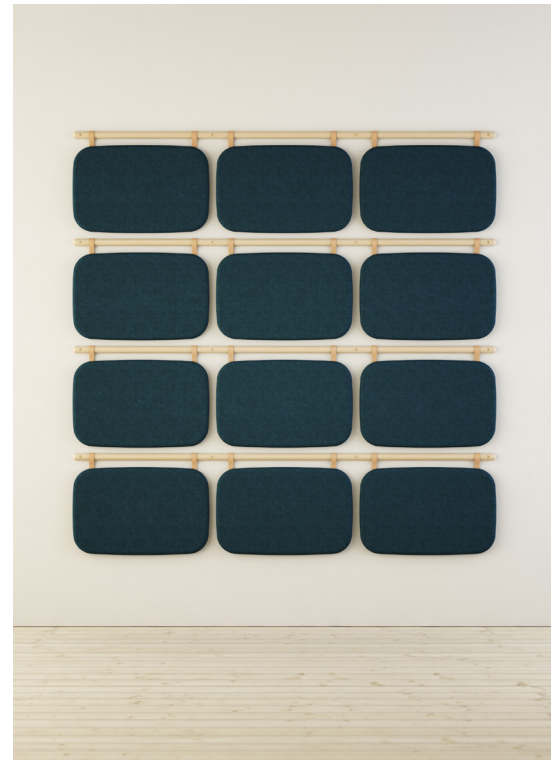

New - Hilja

Design: Johan Kauppi

HALL 10.2
STAND J.016

GLIMAKRA
OF SWEDEN

Hilja means "quiet" or "calm" in Finnish and is a decorative wall absorbent with soft shapes, to contribute to a peaceful and cozy atmosphere. The wall absorbents can be used as wall mounted backrest to complement benches and site-built seatings or combined as independent and functional wall decoration.

Hilja wall absorbent has the shape of a superellipse which gives a pleasant impression. The suspension is made with leather straps around a half round birch bar available in three lengths.

For more information, please contact Head of Sales and Marketing, Göran Karlsson, +46 44 454 17. More information is also available on www.glimakra.com.