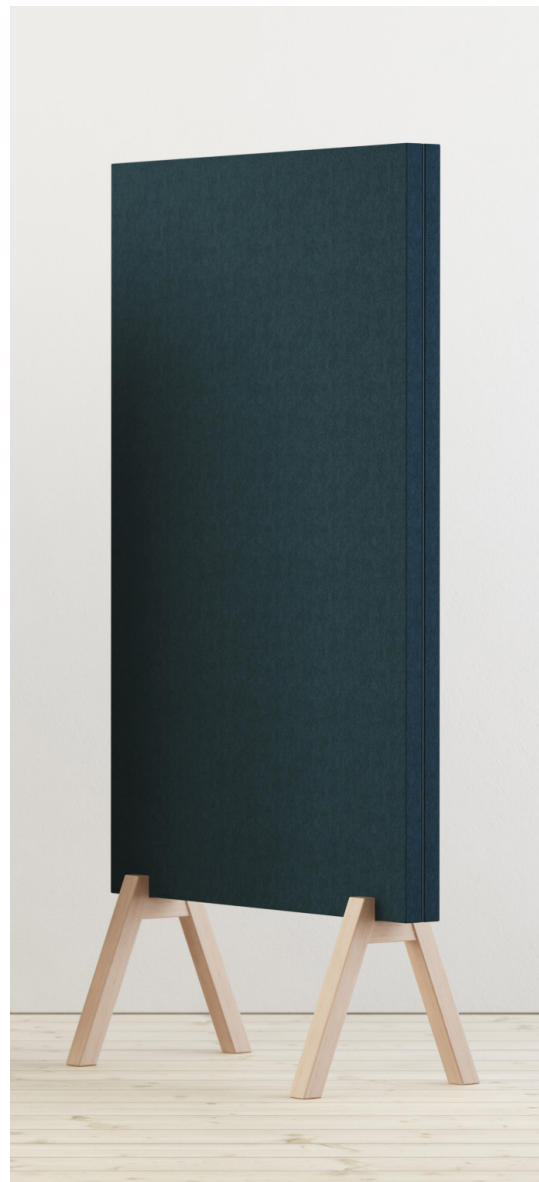

New - LimbusFloor Subtle

Design: Team Glimakra / Johan Kauppi

HALL 10.2
STAND J.016

GLIMAKRA
OF SWEDEN

LimbusFloor Subtle is a family of floor screens with a modern, light expression. The screens are robust with extra good sound absorption. The legs in solid wood are inspired by traditional trestles and gives the floor screens a free and creative expression. LimbusFloor Subtle is suited to be furnished in dynamic groups as well as repeated in rows.

LimbusFloor Subtle has the same features as the other products in the range of Limbus by Glimakra. It is available in six standard sizes that give completely new proportions and the opportunity to create new expressions. The screens are fabric covered with decorative piping on the edge. The 80 mm thick wooden frame has a solid sound absorber that provides