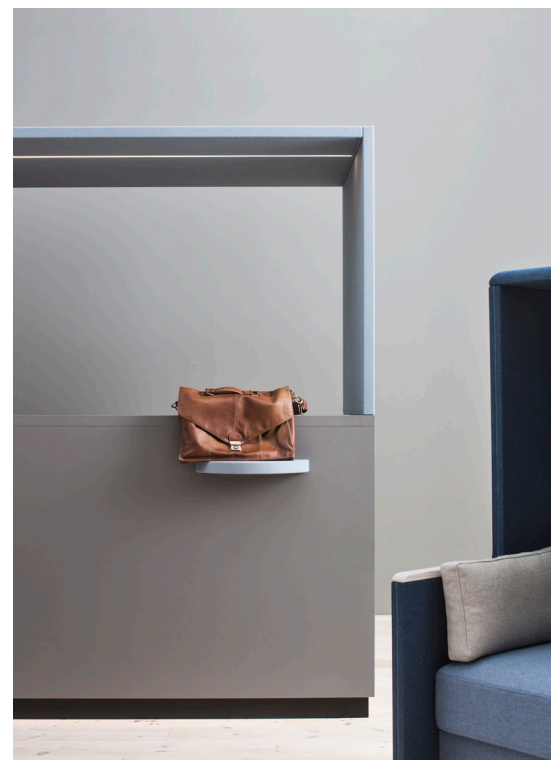

New - LimbusReception Lodge

Design: Joel Karlsson, Krook & Tjäder Design

HALL 10.2
STAND J.016

GLIMAKRA
OF SWEDEN

LimbusReception Lodge, designed by Joel Karlsson, Krook & Tjäder Design, is a system of modular designed reception desks. The design is well suited to the requirements of modern entrances and other meeting places. New and unique characteristics by Lodge is the sound absorbing ceiling that frames and gives privacy. The ceiling together with the extremely matt Nanotech surface enhances a soft impression while the straight design from Limbus by Glimakra is maintained.

Lodge is a great piece of furniture when welcoming and also as a touchdown space in an activity-based workplace. The roof on Lodge frames the reception while its properties regarding absorption is maximized for the visitor's and the staff's convenience. To meet the increasing use of portable technology Lodge is equipped with an USB port that is easily accessible.

The expression of Lodge is about material meetings and structures. It becomes clear with the fabric-covered shelf and the practical garment hook.

For more information, please contact Head of Sales and Marketing, Göran Karlsson, +46 44 454 17. More information is also available on www.glimakra.com.