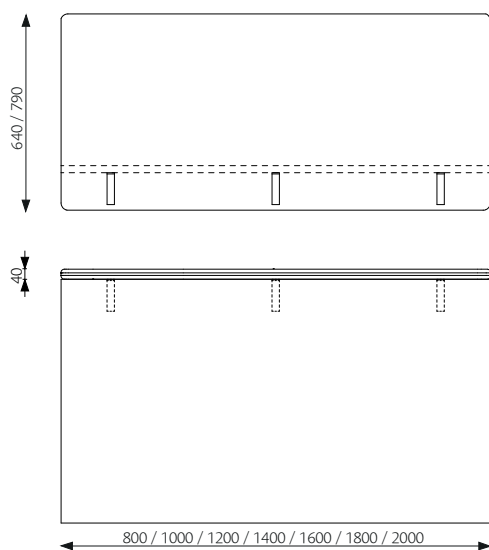

### DIMENSIONS

Height over table: See separate product sheet for desk fittings.

Other dimensions on request.

Thickness: 40 mm

Weight [kg]:

Height [mm]:	640	790
Width 800 mm	7.0	8.6
Width 1000 mm	9.0	11.1
Width 1200 mm	10.0	12.3
Width 1400 mm	12.0	14.8
Width 1600 mm	14.0	17.3
Width 1800 mm	16.0	19.8
Width 2000 mm	18.0	22.2