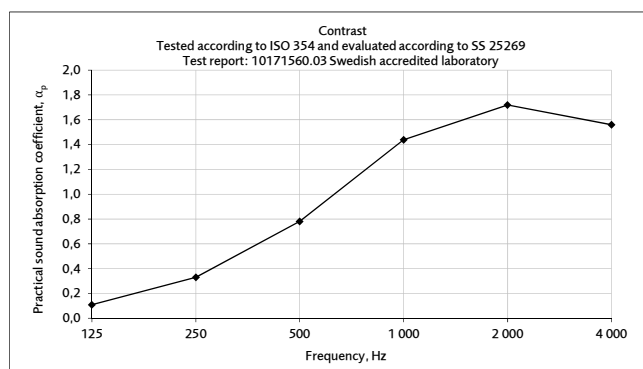

Contrast

Desk screen

Design: Team Glimakra

OPTIONS

Moulding: Black, white or grey.

Integrated toolbar: Aluminium and white. A variety of accessories are available. See price list under LimbusDeskup Toolbar / Accessory for current accessories.

Integrated outlets: The screen can be fitted with Axessline outlets with 2 power, 1 data and 2 USB. Cable outlets under the desk.

Integrated cable channel: The screen can be fitted with an integrated cable channel with an aluminium cover. Cable outlets under the desk.

Addon: Dimensioned add on screen in acrylic plastic. More information in separate product sheet.

CERTIFICATES

Acoustics: Measurements made in accordance with ISO 354:2003. Evaluation made according to standards for individual objects SS 25269:2013 (Report 10171560.03, Date 2012-01-30, WSP Akustik, laboratory accredited by Swedac)

Möbelfakta: The product meets the requirements for environment and social responsibility defined by Möbelfakta.

Glimakra of Sweden AB is certified according to ISO 9001:2015 and ISO 14001:2015.

SPECIFICATION TEXT

E.g: Contrast desk-up screen 1600 x 790 x 40 mm.

2 x 15 mm sound absorbing polyether on both sides of an 8 mm sound reducing MDF board.

Fabric: Blazer CUZ 28 on the inside and Blazer CUZ 30 on the outside. No visible seams. Nails hidden by a black plastic moulding.

Acoustics evaluated according to SS 25269.

Equivalent absorption area per m² screen surface (m²S/m²)