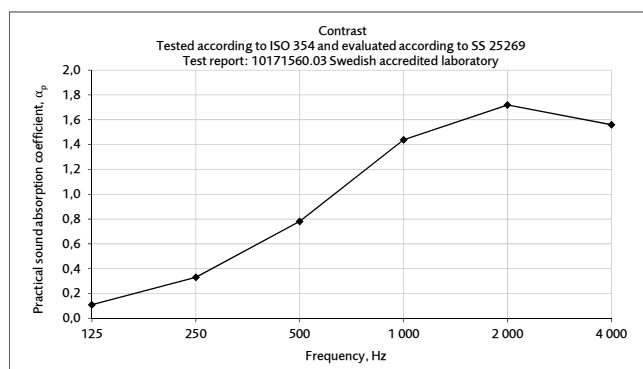

Contrast

Desk screen

Design: Team Glimakra

OPTIONS

Moulding: Black, white or grey.

Integrated toolbar: Aluminium and white. A variety of accessories are available. See price list under LimbusDeskup Toolbar / Accessory for current accessories.

Integrated outlets: The screen can be fitted with Axessline outlets with 2 power, 1 data and 2 USB. Cable outlets under the desk.

Integrated cable channel: The screen can be fitted with an integrated cable channel with an aluminium cover. Cable outlets under the desk.

Addon: Dimensioned add on screen in acrylic plastic. More information in separate product sheet.

CERTIFICATES

Acoustics: Measurements made in accordance with ISO 354:2003. Evaluation made according to standards for individual objects SS 25269:2013 (Report 10171560.03, Date 2012-01-30, WSP Akustik, laboratory accredited by Swedac)

Möbelfakta: The product meets the requirements for environment and social responsibility defined by Möbelfakta.

Glimakra of Sweden AB is certified according to ISO 9001:2015 and ISO 14001:2015.

SPECIFICATION TEXT

E.g: Contrast desk-up screen 1600 x 790 x 40 mm.

2 x 15 mm sound absorbing polyether on both sides of an 8 mm sound reducing MDF board.

Fabric: Blazer CUZ 28 on the inside and Blazer CUZ 30 on the outside. No visible seams. Nails hidden by a black plastic moulding.

Acoustics evaluated according to SS 25269.

Equivalent absorption area per m² screen surface (m²S/m²)