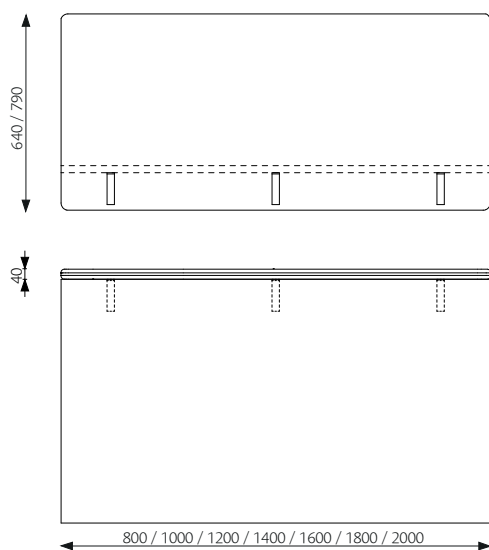

PRODUCT SHEET / 2020 04 03

Contrast

Desk screen

Design: Team Glimakra

Contrast

Desk screen

Design: Team Glimakra

Contrast is our first desk-up screen based on the original version with 40 mm fabric-covered screen with straight lines, rounded edges and a plastic moulding around the screen. The desk-up screen has a perfect balance between sound absorption and sound propagation that is achieved with a sound reducing body and a sound absorbing polyether on both sides. The flexibility in size and fabric selection allows the screens to be customized to most desks. Contrast desk-up screen can be equipped with integrated toolbar, cable channel and outlets.

DIMENSIONS

Height over table: See separate product sheet for desk fittings.

Other dimensions on request.

Thickness: 40 mm

Weight [kg]:

Height [mm]:	640	790
Width 800 mm	7.0	8.6
Width 1000 mm	9.0	11.1
Width 1200 mm	10.0	12.3
Width 1400 mm	12.0	14.8
Width 1600 mm	14.0	17.3
Width 1800 mm	16.0	19.8
Width 2000 mm	18.0	22.2

DESCRIPTION

Body: 15 mm sound absorbing polyether (Oeko-Tex) glued on both sides of an 8 mm sound reducing MDF board (Nordic Ecolabel) with a 40 mm frame.

Upholstery: Upholstered with fabric on both sides. The nails are covered with a plastic moulding.

Installation: Fitted to the table with 2-4 desk fittings. Grey as standard, black and white on request. More information in separate product sheet.

Angle

Fitting 30

Stable

F

F-23

100% recyclable materials.

FABRIC AND PIPING