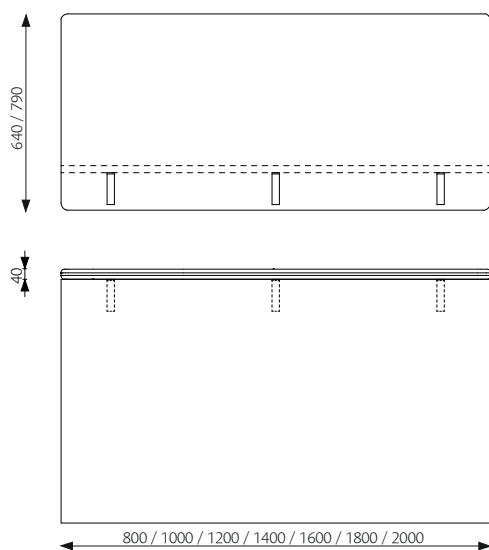

PRODUCT SHEET / 2020 04 03

Contrast

Desk screen

Design: Team Glimakra

Contrast

Desk screen

Design: Team Glimakra

Contrast is our first desk-up screen based on the original version with 40 mm fabric-covered screen with straight lines, rounded edges and a plastic moulding around the screen. The desk-up screen has a perfect balance between sound absorption and sound propagation that is achieved with a sound reducing body and a sound absorbing polyether on both sides. The flexibility in size and fabric selection allows the screens to be customized to most desks. Contrast desk-up screen can be equipped with integrated toolbar, cable channel and outlets.

DIMENSIONS

Height over table: See separate product sheet for desk fittings.

Other dimensions on request.

Thickness: 40 mm

Weight [kg]:

Height [mm]:	640	790
Width 800 mm	7.0	8.6
Width 1000 mm	9.0	11.1
Width 1200 mm	10.0	12.3
Width 1400 mm	12.0	14.8
Width 1600 mm	14.0	17.3
Width 1800 mm	16.0	19.8
Width 2000 mm	18.0	22.2

DESCRIPTION

Body: 15 mm sound absorbing polyether (Oeko-Tex) glued on both sides of an 8 mm sound reducing MDF board (Nordic Ecolabel) with a 40 mm frame.

Upholstery: Upholstered with fabric on both sides. The nails are covered with a plastic moulding.

Installation: Fitted to the table with 2-4 desk fittings. Grey as standard, black and white on request. More information in separate product sheet.

Angle

Fitting 30

Stable

F

F-23

100% recyclable materials.

FABRIC AND PIPING