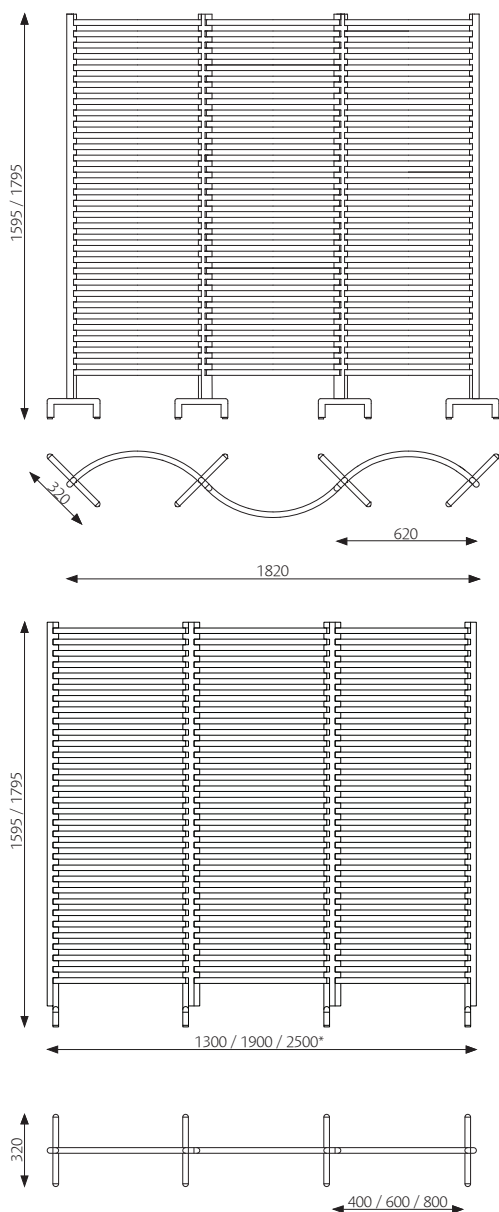

DIMENSIONS

*Dimensions for 3 screens including side strips.

Profile: 25 x 50 mm

Weight: 10-18 kg

Volume: 0,05 m³

DESCRIPTION

The screens consist of side strips and double hinges that are provided with bars. The side strips are connected with hinge core in acrylic and becomes possible to angle 90°.

Wooden details: Solid beech or oak, natural or stained

Floor support: Aluminum with or without lockable castors

100% recyclable materials.

OPTIONS

Shape: Curved or straight

Connectors: End strip, wall support or double hinge