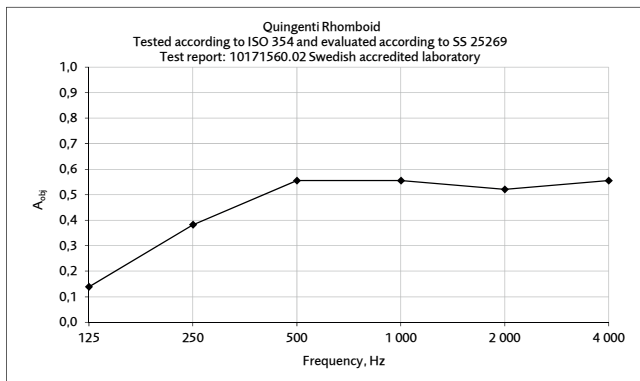

## Wall absorbent

Design: Team Glimakra

Equivalent absorption area per object ( $m^2S/object$ )

Equivalent absorption area per object ( $m^2S/object$ )

Equivalent absorption area per object ( $m^2S/object$ )

Equivalent absorption area per object ( $m^2S/object$ )

Equivalent absorption area per object ( $m^2S/object$ )

Equivalent absorption area per object ( $m^2S/object$ )

Equivalent absorption area per  $m^2$  screen surface ( $m^2S/m^2$ )