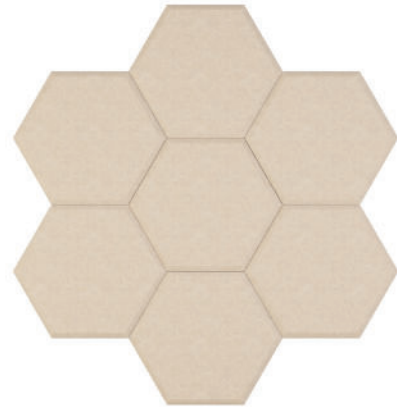

# Quingenti

Wall absorbent

Design: Team Glimakra

The name Quingenti comes from the Latin word for 500. 500 mm is the common denominator for all variants. The relatively small panels with its beveled edge of 10 x 10 mm gives Quingenti its personality. The fabric is nailed to the solid body with high quality and precision. With Quingenti you can give the room a lot of character and absorption and create unique patterns with different mounting options. The large selection of standard fabrics provide almost unlimited opportunities to create beautiful and functional wall environments. The panels are easy to install using the panel click button connectors.