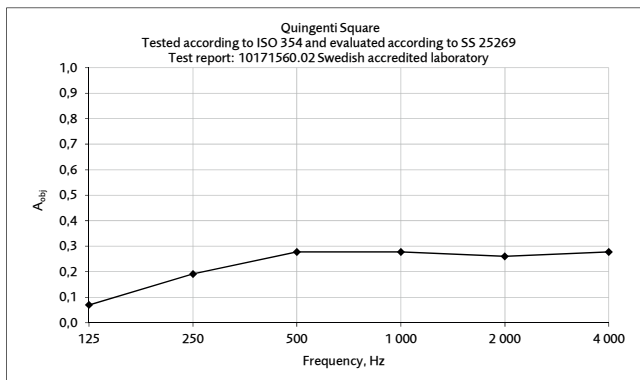

## Wall absorbent

Design: Team Glimakra

Equivalent absorption area per object ( $m^2S/object$ )

Equivalent absorption area per object ( $m^2S/object$ )

Equivalent absorption area per object ( $m^2S/object$ )

Equivalent absorption area per object ( $m^2S/object$ )

Equivalent absorption area per object ( $m^2S/object$ )

Equivalent absorption area per object ( $m^2S/object$ )

Equivalent absorption area per  $m^2$  screen surface ( $m^2S/m^2$ )