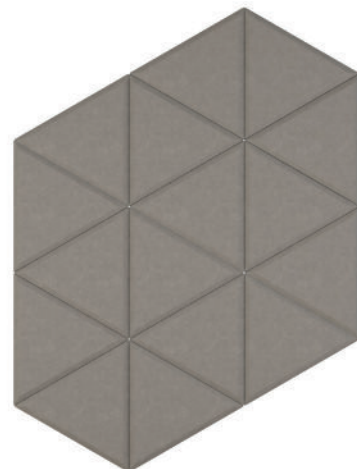

# Quingenti

Wall absorbent

Design: Team Glimakra

The name Quingenti comes from the Latin word for 500. 500 mm is the common denominator for all variants. The relatively small panels with its beveled edge of 10 x 10 mm gives Quingenti its personality. The fabric is nailed to the solid body with high quality and precision. With Quingenti you can give the room a lot of character and absorption and create unique patterns with different mounting options. The large selection of standard fabrics provide almost unlimited opportunities to create beautiful and functional wall environments. The panels are easy to install using the panel click button connectors.