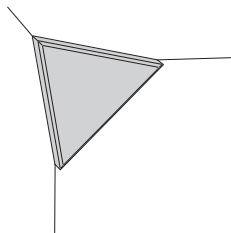

OPTIONS

Installation: Alternative mounting with aluminum rails screwed to the wall.

Corner installation: Quingenti Triangle mounted in the ceiling/wall corner.

CERTIFICATES

Acoustics: Measurements made in accordance with ISO 354:2003. Evaluation made according to standards for individual objects SS 25269:2013, 2015-12-26, and ISO 11654:1997. (Report 10171560.02, Date 2013-01-04, WSP Akustik)

Möbelfakta: This product has been declared and approved according to the criteria of Möbelfakta ver. 2019-05-01. Reg. number 0220160127. Validity: until 2026-01-27.

Glimakra of Sweden AB is certified according to ISO 9001:2015 and ISO 14001:2015.

SPECIFICATION TEXT

E.g: Glimakra Quingenti Circle Ø500 x 50 mm.
Body with frame and beveled edge 10 x 10 mm, fabric Blazer CUZ28. Mounting with panel click button connectors, distance 10 mm.
Acoustics evaluated according to SS 25269.
Meet the criteria of Möbelfakta.