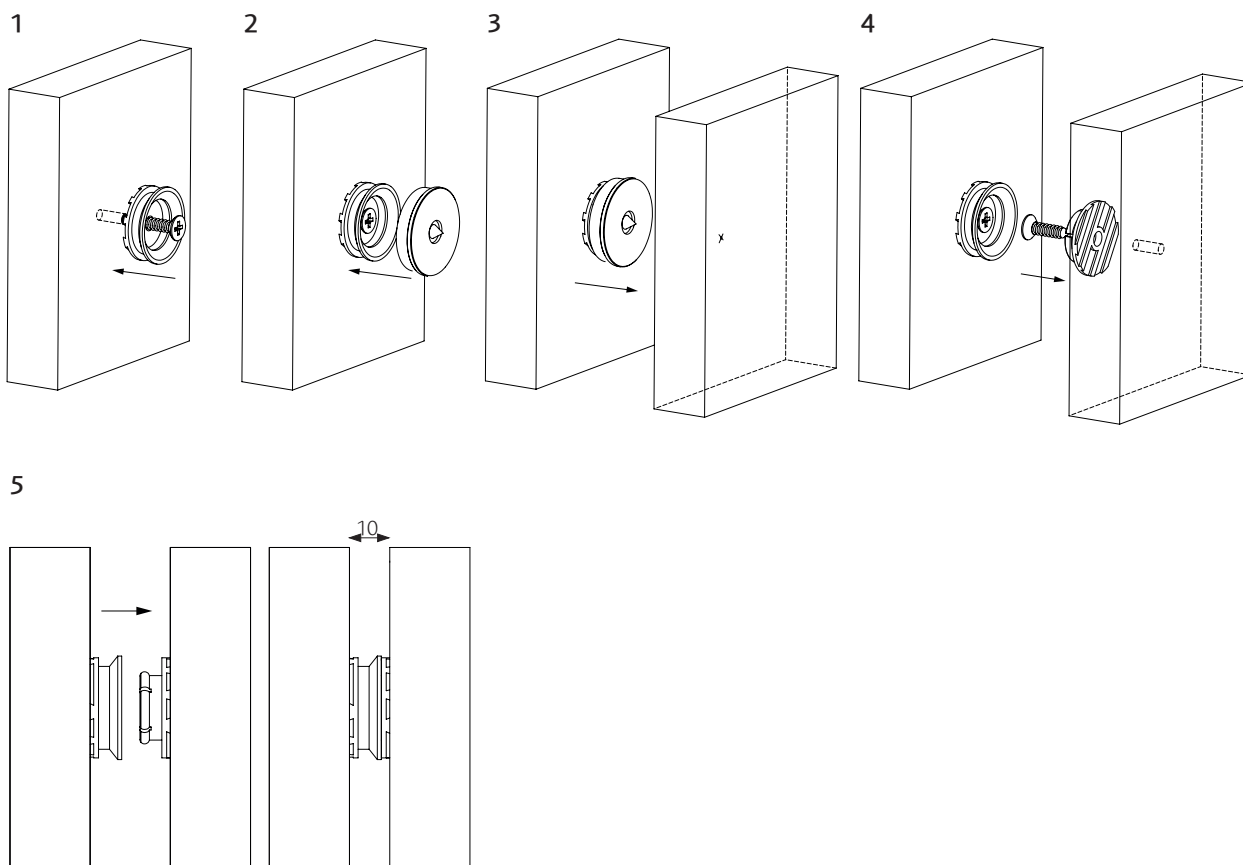

## INSTALLATION

The panels are easily mounted using panel click button connectors.

1. The panels are provided with a number of pre-drilled holes. Mount two female buttons per panel. Place the distance buttons on opposite sides.
2. Click the locator button on the female button.
3. Press the panel towards the wall to make a drillmark. Remove the locator button from the female button.
4. Mount the male button on the wall.
5. Press and click the panels on the wall one by one.