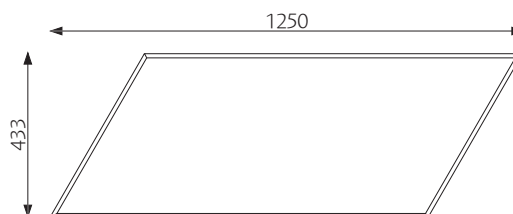

## DIMENSIONS

Thickness: 50 mm

**Circle**

Weight: 3 kg

**Square**

Weight: 3,5 kg

**Hexagon**

Weight: 3 kg

**Triangle**

Weight: 2 kg

**Rhomboid left**

Weight: 5,5 kg

**Rhombus**

Weight: 3,5 kg

**Rhomboid right**

Weight: 5,5 kg