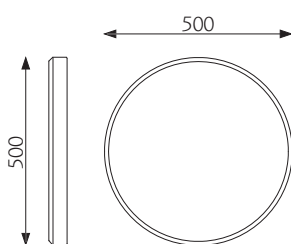

# Quingenti

Wall absorbent

Design: Team Glimakra

The name Quingenti comes from the Latin word for 500. 500 mm is the common denominator for all variants. The relatively small panels with its beveled edge of 10 x 10 mm gives Quingenti its personality. The fabric is nailed to the solid body with high quality and precision. With Quingenti you can give the room a lot of character and absorption and create unique patterns with different mounting options. The large selection of standard fabrics provide almost unlimited opportunities to create beautiful and functional wall environments. The panels are easy to install using the panel click button connectors.

## DIMENSIONS

Thickness: 50 mm

**Circle**

Weight: 3 kg

**Square**

Weight: 3,5 kg

**Hexagon**

Weight: 3 kg

**Triangle**

Weight: 2 kg

**Rhomboid left**

Weight: 5,5 kg

**Rhombus**

Weight: 3,5 kg

**Rhomboid right**

Weight: 5,5 kg