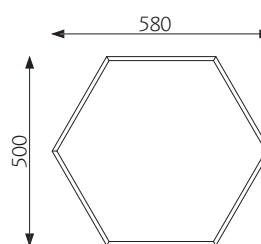

## DIMENSIONS

Thickness: 50 mm

**Circle**

Weight: 3 kg

**Square**

Weight: 3,5 kg

**Hexagon**

Weight: 3 kg

**Triangle**

Weight: 2 kg

**Rhomboid left**

Weight: 5,5 kg

**Rhombus**

Weight: 3,5 kg

**Rhomboid right**

Weight: 5,5 kg