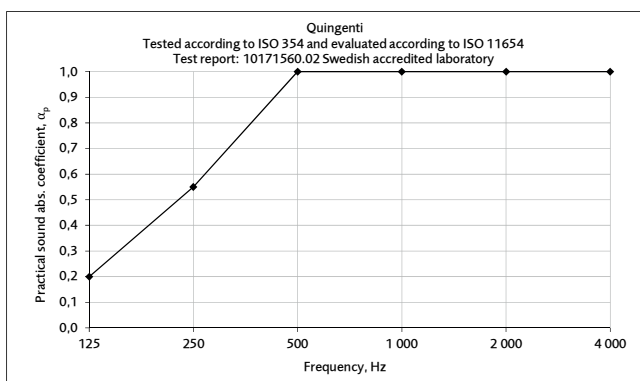

## Wall absorbent

Design: Team Glimakra

Equivalent absorption area per object ( $m^2S/object$ )

Equivalent absorption area per object ( $m^2S/object$ )

Equivalent absorption area per object ( $m^2S/object$ )

Equivalent absorption area per object ( $m^2S/object$ )

Equivalent absorption area per object ( $m^2S/object$ )

Equivalent absorption area per object ( $m^2S/object$ )

Equivalent absorption area per  $m^2$  screen surface ( $m^2S/m^2$ )