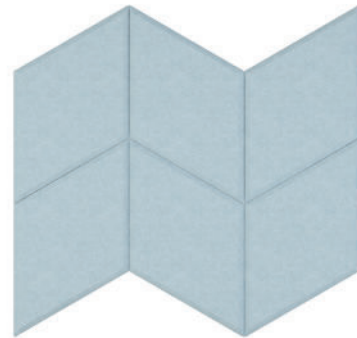

# Quingenti

Wall absorbent

Design: Team Glimakra

The name Quingenti comes from the Latin word for 500. 500 mm is the common denominator for all variants. The relatively small panels with its beveled edge of 10 x 10 mm gives Quingenti its personality. The fabric is nailed to the solid body with high quality and precision. With Quingenti you can give the room a lot of character and absorption and create unique patterns with different mounting options. The large selection of standard fabrics provide almost unlimited opportunities to create beautiful and functional wall environments. The panels are easy to install using the panel click button connectors.