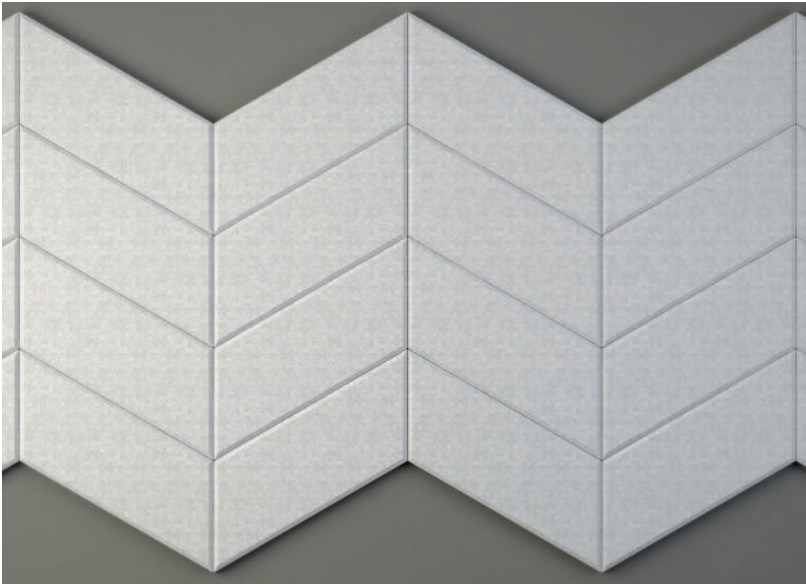

Quingenti

Wall absorbent

Design: Team Glimakra