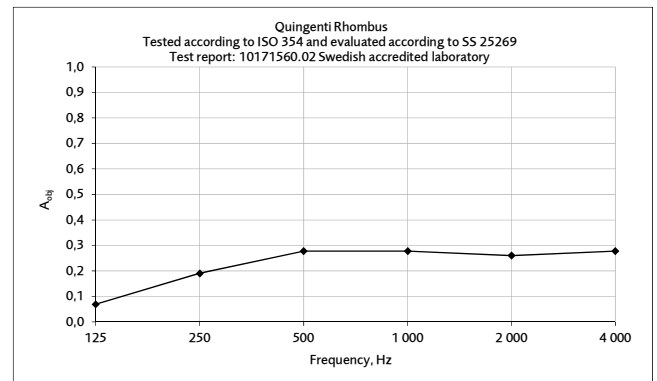

## Wall absorbent

Design: Team Glimakra

Equivalent absorption area per object ( $m^2S/object$ )

Equivalent absorption area per object ( $m^2S/object$ )

Equivalent absorption area per object ( $m^2S/object$ )

Equivalent absorption area per object ( $m^2S/object$ )

Equivalent absorption area per object ( $m^2S/object$ )

Equivalent absorption area per object ( $m^2S/object$ )

Equivalent absorption area per  $m^2$  screen surface ( $m^2S/m^2$ )