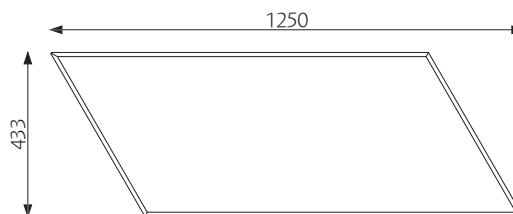

## DIMENSIONS

Thickness: 50 mm

**Circle**

Weight: 3 kg

**Square**

Weight: 3,5 kg

**Hexagon**

Weight: 3 kg

**Triangle**

Weight: 2 kg

**Rhomboid left**

Weight: 5,5 kg

**Rhombus**

Weight: 3,5 kg

**Rhomboid right**

Weight: 5,5 kg