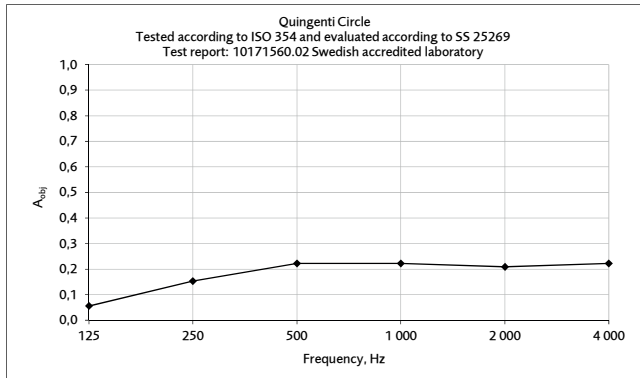

Quingenti

Wall absorbent

Design: Team Glimakra

Equivalent absorption area per object ($m^2S/object$)