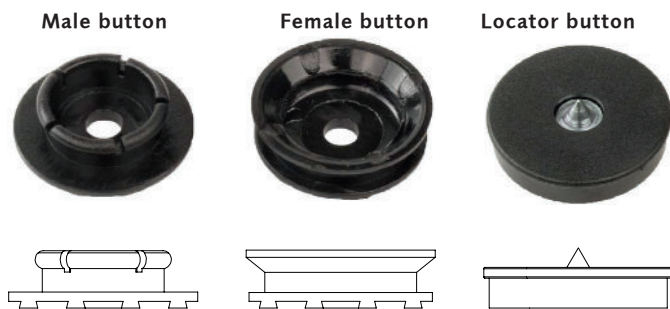

## INSTALLATION

The panels are easily mounted using panel click button connectors.

1. The panels are provided with a number of pre-drilled holes. Mount two female buttons per panel. Place the distance buttons on opposite sides.
2. Click the locator button on the female button.
3. Press the panel towards the wall to make a drillmark. Remove the locator button from the female button.
4. Mount the male button on the wall.
5. Press and click the panels on the wall one by one.