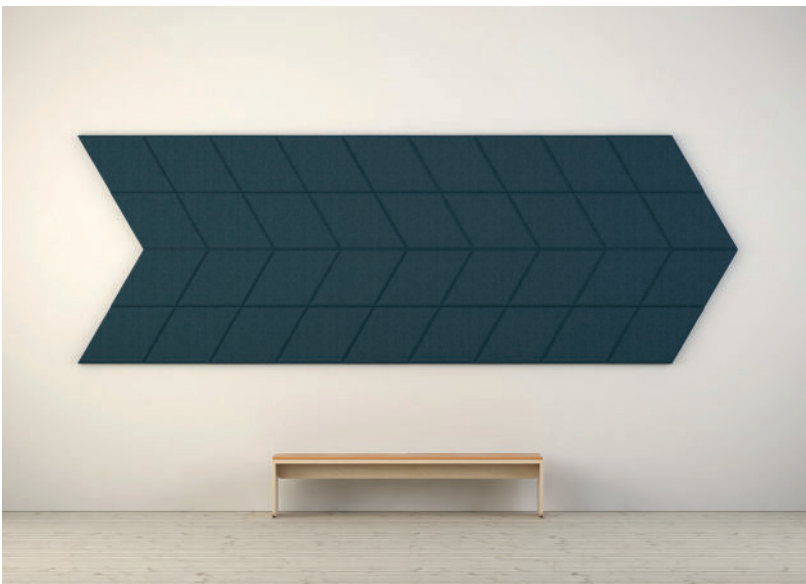

Quingenti

Wall absorbent

Design: Team Glimakra