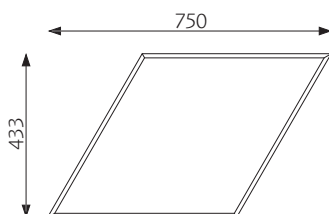

## DIMENSIONS

Thickness: 50 mm

**Circle**

Weight: 3 kg

**Square**

Weight: 3,5 kg

**Hexagon**

Weight: 3 kg

**Triangle**

Weight: 2 kg

**Rhomboid left**

Weight: 5,5 kg

**Rhombus**

Weight: 3,5 kg

**Rhomboid right**

Weight: 5,5 kg