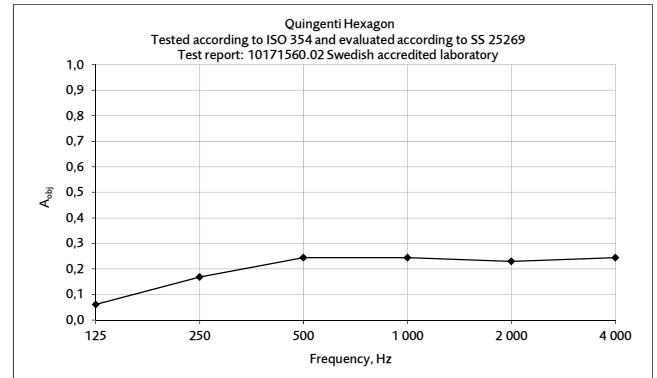

Equivalent absorption area per object ($m^2S/object$)