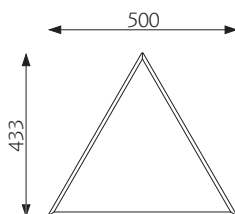

## DIMENSIONS

Thickness: 50 mm

**Circle**

Weight: 3 kg

**Square**

Weight: 3,5 kg

**Hexagon**

Weight: 3 kg

**Triangle**

Weight: 2 kg

**Rhomboid left**

Weight: 5,5 kg

**Rhombus**

Weight: 3,5 kg

**Rhomboid right**

Weight: 5,5 kg