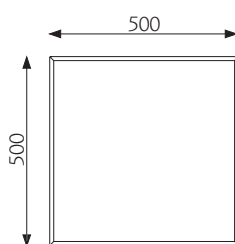

# Quingenti

Wall absorbent

Design: Team Glimakra

The name Quingenti comes from the Latin word for 500. 500 mm is the common denominator for all variants. The relatively small panels with its beveled edge of 10 x 10 mm gives Quingenti its personality. The fabric is nailed to the solid body with high quality and precision. With Quingenti you can give the room a lot of character and absorption and create unique patterns with different mounting options. The large selection of standard fabrics provide almost unlimited opportunities to create beautiful and functional wall environments. The panels are easy to install using the panel click button connectors.

## DIMENSIONS

Thickness: 50 mm

**Circle**

Weight: 3 kg

**Square**

Weight: 3,5 kg

**Hexagon**

Weight: 3 kg

**Triangle**

Weight: 2 kg

**Rhomboid left**

Weight: 5,5 kg

**Rhombus**

Weight: 3,5 kg

**Rhomboid right**

Weight: 5,5 kg