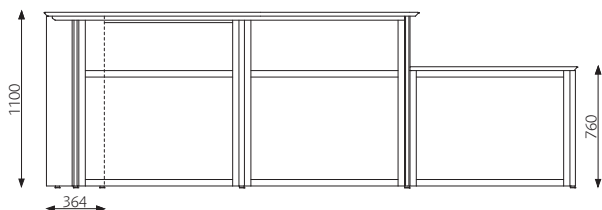

### DIMENSIONS

Other dimensions on request.

Thickness: 40 mm

### Desktop:

Width: up to 2430 mm / part

Depth: 400 mm

Thickness: 22 mm

### Worktop:

Width: up to 2430 mm

Depth: 600-800 mm

Thickness: 22 mm

### SPECIFICATION TEXT

E.g: Glimakra Europa reception desk 2120 x 840 mm, height 1100 mm, according to product specification.

Frame: Birch natural

Dividing border: 200 mm

Filling: Laminate birch / aluminium