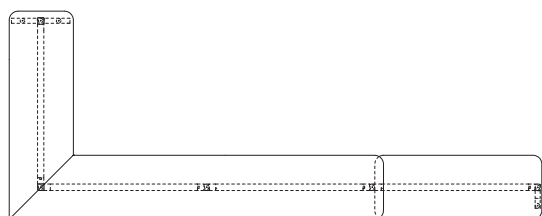

### DIMENSIONS

Other dimensions on request.

Thickness: 40 mm

### Desktop:

Width: up to 2430 mm / part

Depth: 400 mm

Thickness: 22 mm