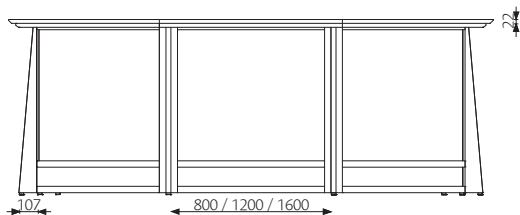

### DIMENSIONS

Other dimensions on request.

Thickness: 40 mm

### Desktop:

Width: up to 2430 mm / part

Depth: 400 mm

Thickness: 22 mm

### SPECIFICATION TEXT

E.g: Glimakra Europa reception desk 2120 x 840 mm, height 1100 mm, according to product specification.

Frame: Birch natural

Dividing border: 200 mm

Filling: Laminate birch / aluminium