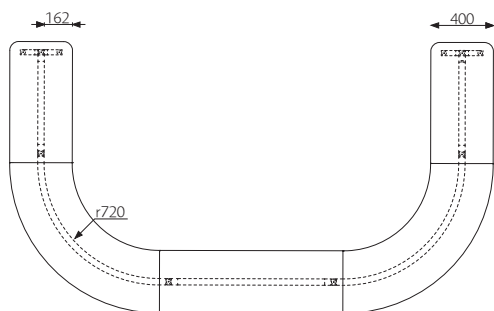

### DIMENSIONS

Other dimensions on request.

Thickness: 40 mm

### Desktop:

Width: up to 2430 mm / part

Depth: 400 mm

Thickness: 22 mm

### Worktop:

Width: up to 2430 mm

Depth: 600-800 mm

Thickness: 22 mm