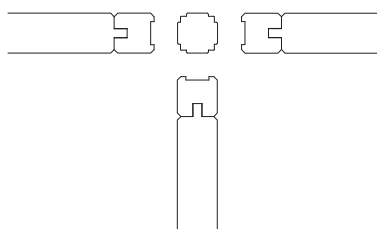

MOUNTING

The screens are easy to assemble with solid connection strips in different executions. Stability is obtained with wall connections, angled formations, feet and diagonal supports. Glimakra will assist with advice regarding stability, performance and acoustics. Sampled mounted before delivery. Fixed worktop on request.

Connection principle: