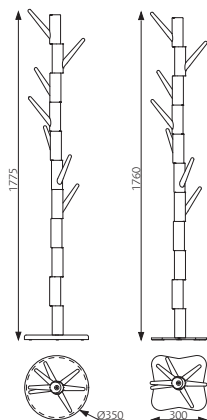

PRODUCT SHEET / 2018 04 10

Klods Hans

Coatrack

Design: Tom Stepp

Klods Hans

Coatrack

Design: Tom Stepp

Klods Hans is a free standing coat rack with rotatable hanging bars in solid birch. The design stands out in a pleasing way and tempt to creative use.

DIMENSIONS

Weight: 15 kg

DESCRIPTION

Ø22 mm white painted metal rod attached to a metal plate or wooden foot.

Blocks: 11 wooden blocks Ø60 x 160 mm in solid birch, of which 7 pcs has a hanging bar Ø28 x 200 mm. The blocks are stacked on a metal rod and are removable and rotatable. The holes in the blocks are off-center. Available in solid or stained birch.

100% recyclable materials.

OPTIONS

Metal foot: White powder coated metal plate, 300 x 300 x 10 mm.

Wooden foot: Solid birch, Ø350 mm

Colour: Birch

White NZ-192-M1002-1

Black NZ-182-M1018-01

Grey NZ-182-S2502-R