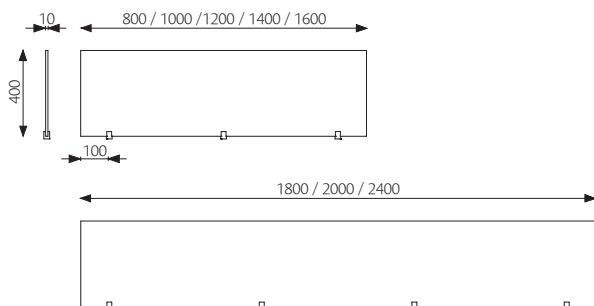

DIMENSIONS

Other dimensions on request.

Thickness: 10 mm

Corner radius: Lower corner 6 mm, upper corner 15 mm

(Exception to LimbusDeskup Soft and LimbusFloor Soft where all corners have a radius of 15 mm.)

Weight [kg]:

Height [mm]:	400
Width 800 mm	3.7
Width 1000 mm	4.6
Width 1200 mm	5.5
Width 1400 mm	6.4
Width 1600 mm	7.4
Width 1800 mm	8.3
Width 2000 mm	9.2
Width 2400 mm	11.0

DESCRIPTION

Custom fitted addon screen for mounting on a desk-up screen or floor screen.

100% recyclable materials.

PLACING OF FITTINGS

Screen width up to 1799 mm:

3 fittings, 2 are placed 100 mm from outer edge to hole center and 1 is placed in the middle.

Screen width 1800-2400 mm:

4 fittings, 2 are placed 100 mm from outer edge to hole center and 2 are placed evenly distributed between the outer fittings.