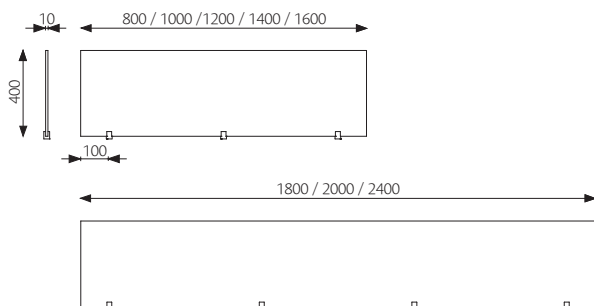

Limbus Addon

Addon screen

Design: Team Glimakra

With Limbus Addon, you can reduce sound propagation while retaining a free field of view and maintaining a good light inlet. Limbus Addon can be customized to most desk-up screens and floor screens in the range of Contrast and Limbus by Glimakra.

DIMENSIONS

Other dimensions on request.

Thickness: 10 mm

Corner radius: Lower corner 6 mm, upper corner 15 mm

(Exception to LimbusDeskup Soft and LimbusFloor Soft where all corners have a radius of 15 mm.)

Weight [kg]:

Height [mm]:	400
Width 800 mm	3.7
Width 1000 mm	4.6
Width 1200 mm	5.5
Width 1400 mm	6.4
Width 1600 mm	7.4
Width 1800 mm	8.3
Width 2000 mm	9.2
Width 2400 mm	11.0

DESCRIPTION

Custom fitted addon screen for mounting on a desk-up screen or floor screen.

Suitable for desk-up screens and floor screens in the range of Contrast and Limbus by Glimakra. Other uses on request.

Material: Acrylic plastic

Fitting: Aluminium, adds 10 mm

Mounting: Attached to the screen with 3-4 fittings in integrated threaded sleeves.

100% recyclable materials.

PLACING OF FITTINGS

Screen width up to 1799 mm:

3 fittings, 2 are placed 100 mm from outer edge to hole center and 1 is placed in the middle.

Screen width 1800-2400 mm:

4 fittings, 2 are placed 100 mm from outer edge to hole center and 2 are placed evenly distributed between the outer fittings.

CERTIFICATES

Glimakra of Sweden AB is certified according to ISO 9001:2015 and ISO 14001:2015.

SPECIFICATION TEXT

E.g: Glimakra Limbus Addon 1600 x 400 x 10 mm.