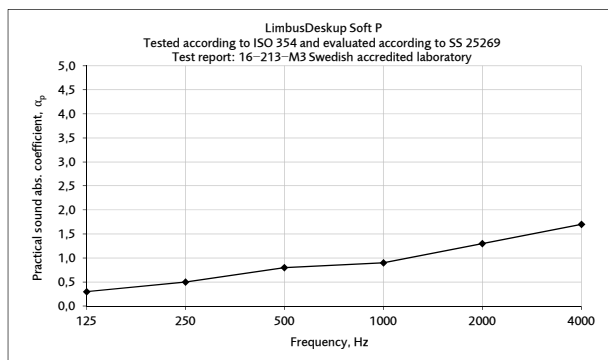

## CERTIFICATES

Acoustics: Measurements made in accordance with ISO 354:2003. Evaluation made according to standards for individual objects SS 25269:2013 (Report number: 16-213-M3, Date 2016-09-30 and report number: 13-187-M2, Date 2013-12-17, Akustikverkstan, laboratory accredited by Swedac)

Acoustics evaluated according to SS 25269.

Equivalent absorption area per m<sup>2</sup> screen surface (m<sup>2</sup>S/m<sup>2</sup>)

Equivalent absorption area per m<sup>2</sup> screen surface (m<sup>2</sup>S/m<sup>2</sup>)