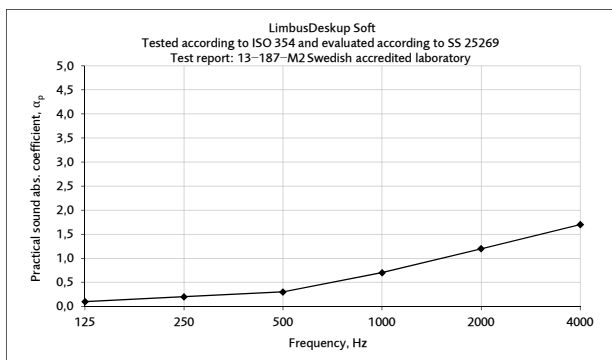

LimbusDeskup Soft

Desk screen

Design: Team Glimakra

OPTIONS

External toolbar: Aluminium and white. A variety of accessories are available. See price list under LimbusDeskup Toolbar / Accessory for current accessories.

Diagonal: Side screen with broken corner, 250 x 250 mm.

Addon: Dimensioned add on screen in acrylic plastic. More information in separate product sheet.

CERTIFICATES

Acoustics: Measurements made in accordance with ISO 354:2003. Evaluation made according to standards for individual objects SS 25269:2013 (Report number: 16-213-M3, Date 2016-09-30 and report number: 13-187-M2, Date 2013-12-17, Akustikverkstan, laboratory accredited by Swedac)

Möbelfakta: The product has been declared and approved in accordance with the criteria in Möbelfakta ver. 2018-01-10. Reg. No: 0920180110. Valid until 2023-01-10.

Glimakra of Sweden AB is certified according to ISO 9001:2015 and ISO 14001:2015.

SPECIFICATION TEXT

E.g: LimbusDeskup Soft 1600 x 790 x 33 mm.

Sound absorbing filling on both sides of an 19 mm sound reducing light weight MDF.

Fabric: Blazer CUZ 30. No visible seams. Nails hidden by fabric piping black 190.

Acoustics evaluated according to SS 25269.

Equivalent absorption area per m² screen surface (m²S/m²)