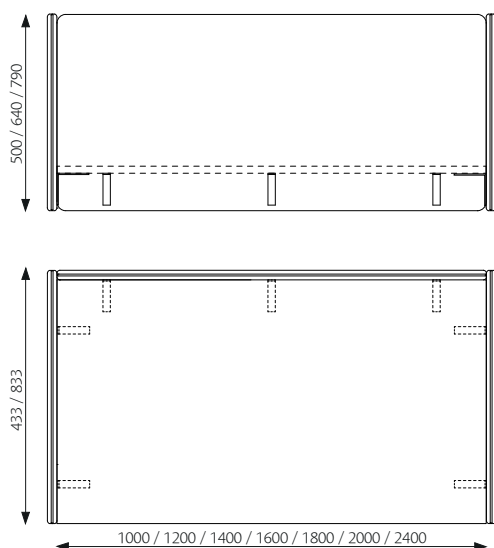

## DIMENSIONS

Height over table: See separate product sheet for desk fittings.

Other dimensions on request.

Thickness: 33 mm

Weight [kg]:

Height [mm]:	500	640	790
Width 433 mm	2.5	3.2	4.0
Width 833 mm	4.8	6.1	7.6
Width 1000 mm	5.8	7.4	9.1
Width 1200 mm	6.9	8.8	10.9
Width 1400 mm	8.1	10.3	12.7
Width 1600 mm	9.2	11.8	14.5
Width 1800 mm	10.4	13.3	16.4
Width 2000 mm	11.5	14.7	18.1
Width 2400 mm	13.8	17.7	21.8

Installation: Fitted to the table with 2-4 desk fittings. Grey as standard, black and white on request. More information in separate product sheet "Product sheet Fittings desk ups EN.pdf".

100% recyclable materials.