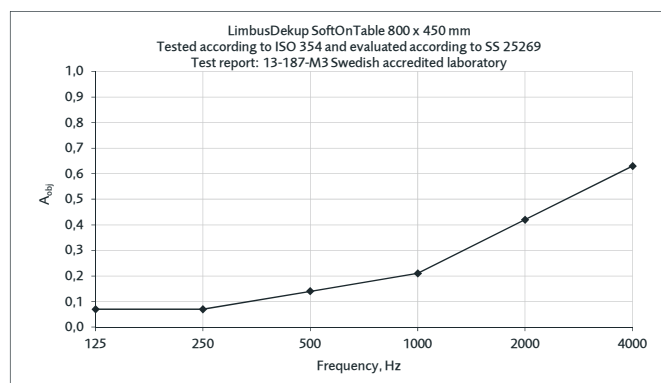

Equivalent absorption area per object (m²S/object)