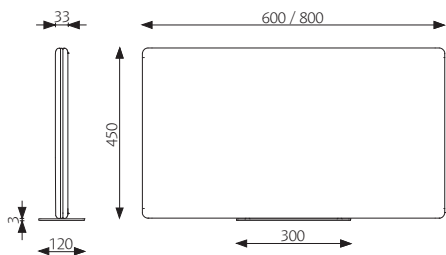

DIMENSIONS

Other dimensions on request.

Thickness: 33 mm

Corner radius: 15 mm

Weight: 3.1 / 4.1 kg

DESCRIPTION

Body: 31 mm acoustic board consisting of sound absorbing polyether (Oeko-Tex) glued on both sides of an 19 mm sound reducing lightweight MDF.