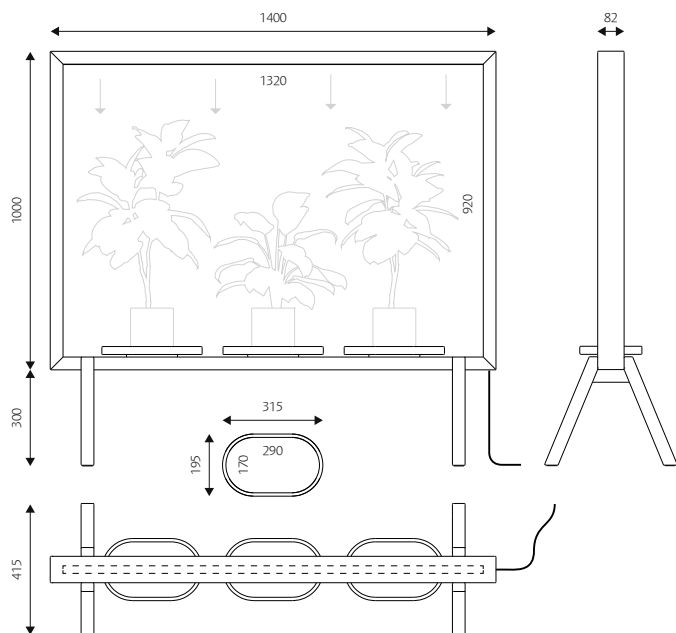

PRODUCT SHEET / 2021 11 19

GreenFrame

Floor screen

Design: Johan Kauppi

GreenFrame

Floor screen

Design: Johan Kauppi

Don't we all wish there were more green windows at work? GreenFrame is a floor screen with lighting that gives potted plants and greenery a prominent role in interiors, even where the daylight may not be enough. GreenFrame is made entirely of solid ash wood and contributes to better indoor climate, nicer workplaces and happier plants.

DIMENSIONS

1400 x 1300 mm

Weight / volume: 18 kg / 0,17 m³

DESCRIPTION

Floor screen for potted plants. Solid wood frame 82 x 40 mm in ash wood.

3 flowerpot sausers. 24V LED Lighting 19.2W / m, 3000K, white light, integrated aluminum profile. Decorative piping with concealed lead in side post. 3 m cable with LED-Driver placed under the frame.

Legs: 420 x 300 x 40 mm in solid ash. The foot adds approx 300 mm.

Installation: The frame is delivered ready assembled. The feet and the flowerpot sausers are screwed through the wooden frame.

100% recyclable material.

Foot: 420 x 300 x 40 mm.

GreenFrame

Floor screen

Design: Johan Kauppi