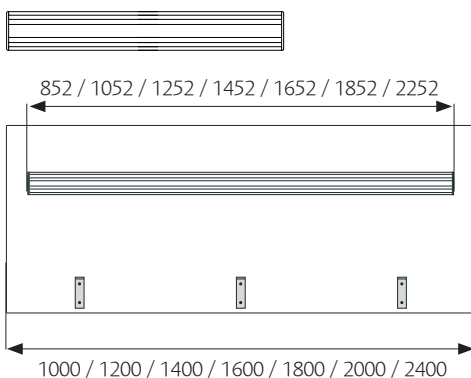

TOOLBAR

Aluminium powder coated. Ending: ABS coated.

DESCRIPTION

Colour: White RAL 9010

Size: 76 x 11 mm, fabric strip 25 mm

Double grooves 8 mm. c/c 54 mm

Integrated rounded end / External rounded end

External straight end