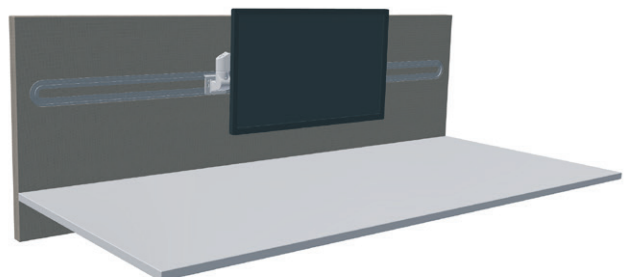

Normal load