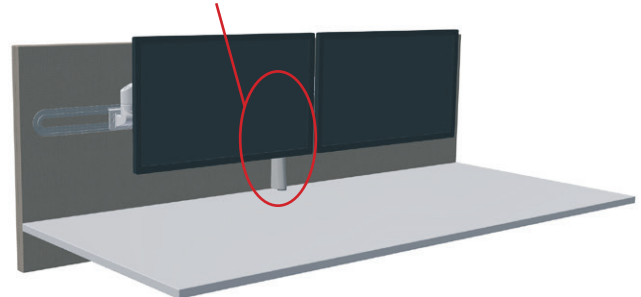

OTHER INFORMATION

For heavier loads, an extra screen support is recommended, see illustration below.

Normal load