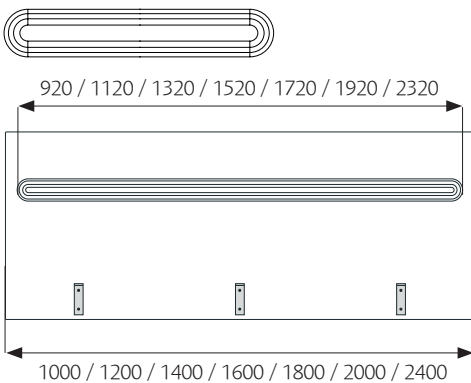

TOOLBAR

Aluminium powder coated. Ending: ABS coated.

DESCRIPTION

Colour: White RAL 9010

Size: 76 x 11 mm, fabric strip 25 mm

Double grooves 8 mm. c/c 54 mm

Integrated rounded end / External rounded end

External straight end

For Limbus Soft and Limbus Light, the toolbar is screwed directly into the screen. The toolbar is assembled in the factory. Integrated toolbar with straight ends are not available. Most accessories on the market fit in the toolbar. However, external accessories should be tested / approved before ordering.