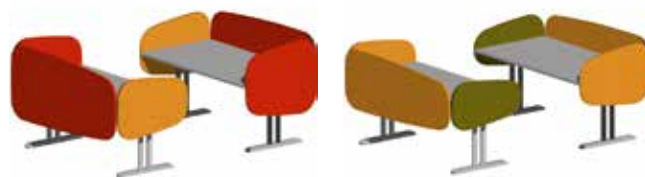

## DESCRIPTION

Body: 33 mm acoustic board consisting of sound absorbing polyether (Oeko-Tex) glued on both sides of an 19 mm sound reducing lightweight MDF.

Upholstery: Upholstered with fabric on both sides. The nails are covered with a decorative piping.

Installation: Fitted to the table with 2-4 desk fittings. More information in separate product sheet "Product sheet Fittings desk ups EN.pdf".

100% recyclable materials.

Made in Sweden.

Left

Right

Suggestions on how to combine front and side screens: