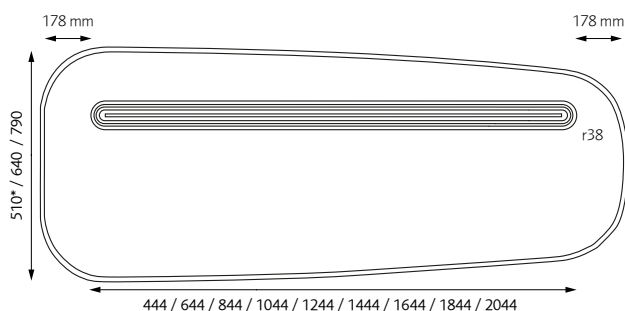

ContourDeskup

Desk screen

Design: Brad Ascalon

FABRIC AND PIPING

Look in Product sheet Fabric and piping.pdf for our standard fabrics, you can download it here: <http://glimakra.com/en/download/>.

OPTIONS

External toolbar: Glimma white. A variety of accessories are available. See the price list under LimbusDeskup Accessory / Toolbar for current accessories.

*Only for width 800 mm

CERTIFICATES

Acoustics (see next page): Measurements are estimated and reported on the basis of tests made at Limbus Soft with the same structure. Measurements made in accordance with ISO 354. Evaluation made according to standards for individual objects SS 25269 (Report number: 16-213-M3, Date 2016-09-30 and report number: 13-187-M2, Date 2013-12-17, Akustikverkstan, laboratory accredited by Swedac)

Möbelfakta: The product has been declared and approved in accordance with the criteria in Möbelfakta ver. 2018-01-10. Reg. No: 0920180110. Valid until 2023-01-10.

Glimakra of Sweden AB is certified according to ISO 9001:2015 and ISO 14001:2015.

SPECIFICATION TEXT

E.g: ContourDeskup 1600 x 790 x 33 mm, left.

2 x 6 mm sound absorbing filling on both sides of an 19 mm sound reducing light weight MDF.

Fabric: Blazer CUZ30. No visible seams. Nails hidden by fabric piping black 190.

Acoustics evaluated according to SS 25269.