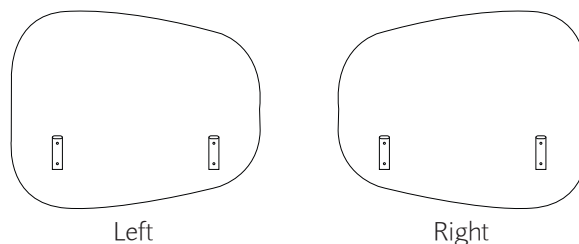

DIMENSIONS

Highest height over table:
 Screen 510 mm: 340 mm over table
 Screen 640 mm: 380 mm over table
 Screen 790 mm: 480 mm over table

Thickness: 33 mm

Weight [kg]:

Height [mm]:	510	640	790
Width 800 mm	4,8	5,9	7,3
Width 1000 mm	-	7,4	9,1
Width 1200 mm	-	8,8	10,9
Width 1400 mm	-	10,3	12,7
Width 1600 mm	-	11,8	14,5
Width 1800 mm	-	13,3	16,4
Width 2000 mm	-	14,7	18,1
Width 2200 mm	-	16,2	20,0
Width 2400 mm	-	17,7	21,8

DESCRIPTION

Body: 33 mm acoustic board consisting of sound absorbing polyether (Oeko-Tex) glued on both sides of an 19 mm sound reducing lightweight MDF.

Upholstery: Upholstered with fabric on both sides. The nails are covered with a decorative piping.

Installation: Fitted to the table with 2-4 desk fittings. More information in separate product sheet "Product sheet Fittings desk ups EN.pdf".

100% recyclable materials.

Made in Sweden.

Suggestions on how to combine front and side screens: