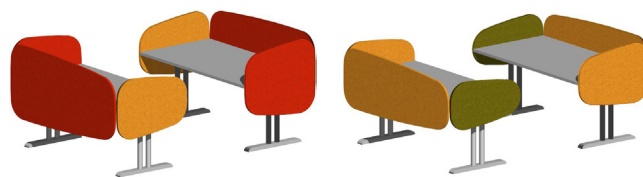

PRODUCT SHEET / 2024 08 08

Siluett

Desk screen

Design: Brad Ascalon

Siluett

Desk screen

Design: Brad Ascalon

Siluett desk screen is a complement to Siluett floor screen. With its organic forms, it gives a unique expression to office environments. The soft shape is simple and soothing. The forms link the office workplaces in a comfortable way without making it strict or straightforward and contribute to a creative feeling. Siluett enables a workplace that attenuates noise, removes visual disturbances and gives a sense of integrity and character.

DIMENSIONS

Highest height over table:
 Screen 510 mm: 340 mm over table
 Screen 640 mm: 380 mm over table
 Screen 790 mm: 480 mm over table

Thickness: 33 mm

Weight [kg]:

Height [mm]:	510	640	790
Width 800 mm	4,8	5,9	7,3
Width 1000 mm	-	7,4	9,1
Width 1200 mm	-	8,8	10,9
Width 1400 mm	-	10,3	12,7
Width 1600 mm	-	11,8	14,5
Width 1800 mm	-	13,3	16,4
Width 2000 mm	-	14,7	18,1
Width 2200 mm	-	16,2	20,0
Width 2400 mm	-	17,7	21,8

DESCRIPTION

Body: 33 mm acoustic board consisting of sound absorbing polyether (Oeko-Tex) glued on both sides of an 19 mm sound reducing lightweight MDF.

Upholstery: Upholstered with fabric on both sides. The nails are covered with a decorative piping.

Installation: Fitted to the table with 2-4 desk fittings. More information in separate product sheet "Product sheet Fittings desk ups EN.pdf".

100% recyclable materials.

Made in Sweden.

Suggestions on how to combine front and side screens: