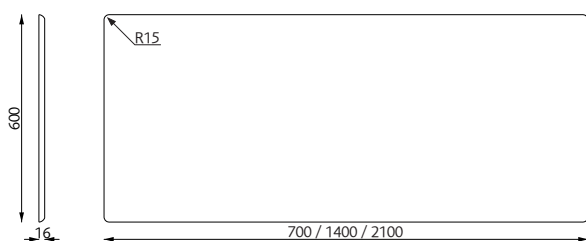

Cero

Wall mounted write board

Design: Team Glimakra

Cero

Wall mounted write board

Design: Team Glimakra

Cero is a magnetic write board, that shares the same beautiful forms as the Cero Desk Screens, with either 15 mm or 100 mm corner radius. The edges are gently curved inwards, which gives the whiteboard an exclusive feeling. Cero is available in many dimensions, and can easily be mounted either horizontally or vertically with our flexible wall suspension system.

DIMENSIONS R15

DIMENSIONS R100

All measurements are reversible.

Thickness: 16 mm

Weight [kg]:

600 x 700 x 16 mm	6,2
600 x 1400 x 16 mm	12,5
600 x 2100 x 16 mm	18,7
1200 x 700 x 16 mm	12,5
1200 x 1400 x 16 mm	24,9
1200 x 2100 x 16 mm	37,4