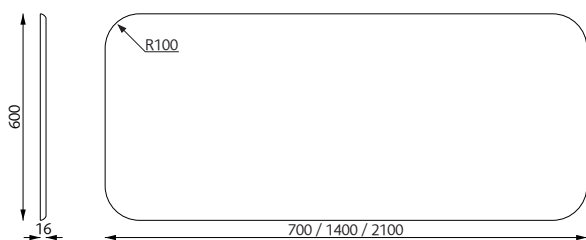

Cero

Wall mounted write board

Design: Team Glimakra

Cero

Wall mounted write board

Design: Team Glimakra

Cero is a magnetic write board, that shares the same beautiful forms as the Cero Desk Screens, with either 15 mm or 100 mm corner radius. The edges are gently curved inwards, which gives the whiteboard an exclusive feeling. Cero is available in many dimensions, and can easily be mounted either horizontally or vertically with our flexible wall suspension system.

DIMENSIONS R15

DIMENSIONS R100

All measurements are reversible.

Thickness: 16 mm

Weight [kg]:

600 x 700 x 16 mm	6,2
600 x 1400 x 16 mm	12,5
600 x 2100 x 16 mm	18,7
1200 x 700 x 16 mm	12,5
1200 x 1400 x 16 mm	24,9
1200 x 2100 x 16 mm	37,4

DESCRIPTION

16 mm MDF with magnetic writing laminate.

White Standard: 406 Bianco Primavera, NCS S 0502-G50Y

100 % recyclable materials.

Suspension with aluminum strip.

Made in Sweden.

CERTIFICATE

The product has been declared and approved in accordance with the criteria in Möbelfakta ver. 2021-08-03. Reg. No: 0520210308.