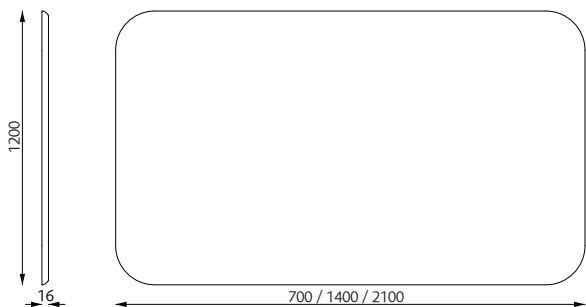

Cero

Wall mounted write board

Design: Team Glimakra

Cero

Wall mounted write board

Design: Team Glimakra

Cero is a magnetic write board, that shares the same beautiful forms as the Cero Desk Screens, with either 15 mm or 100 mm corner radius. The edges are gently curved inwards, which gives the whiteboard an exclusive feeling. Cero is available in many dimensions, and can easily be mounted either horizontally or vertically with our flexible wall suspension system.

DIMENSIONS R15

DIMENSIONS R100

All measurements are reversible.

Thickness: 16 mm

Weight [kg]:

600 x 700 x 16 mm	6,2
600 x 1400 x 16 mm	12,5
600 x 2100 x 16 mm	18,7
1200 x 700 x 16 mm	12,5
1200 x 1400 x 16 mm	24,9
1200 x 2100 x 16 mm	37,4

DESCRIPTION

16 mm MDF with magnetic writing laminate.

White Standard: 406 Bianco Primavera, NCS S 0502-G50Y

100 % recyclable materials.

Suspension with aluminum strip.

Made in Sweden.

CERTIFICATE

The product has been declared and approved in accordance with the criteria in Möbelfakta ver. 2021-08-03. Reg. No: 0520210308.