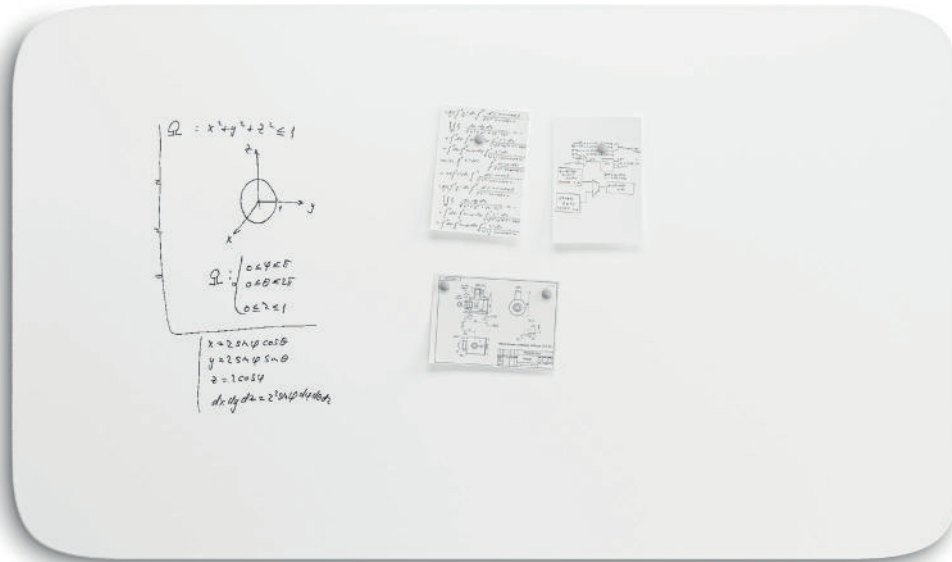

Cero

Wall mounted write board

Design: Team Glimakra

Cero

Wall mounted write board

Design: Team Glimakra

Cero is a magnetic write board, that shares the same beautiful forms as the Cero Desk Screens, with either 15 mm or 100 mm corner radius. The edges are gently curved inwards, which gives the whiteboard an exclusive feeling. Cero is available in many dimensions, and can easily be mounted either horizontally or vertically with our flexible wall suspension system.

DIMENSIONS R15

DIMENSIONS R100

All measurements are reversible.

Thickness: 16 mm

Weight [kg]:

600 x 700 x 16 mm	6,2
600 x 1400 x 16 mm	12,5
600 x 2100 x 16 mm	18,7
1200 x 700 x 16 mm	12,5
1200 x 1400 x 16 mm	24,9
1200 x 2100 x 16 mm	37,4

DESCRIPTION

16 mm MDF with magnetic writing laminate.

White Standard: 406 Bianco Primavera, NCS S 0502-G50Y

100 % recyclable materials.

Suspension with aluminum strip.

Made in Sweden.

CERTIFICATE

The product has been declared and approved in accordance with the criteria in Möbelfakta ver. 2021-08-03. Reg. No: 0520210308.

Valid until 2026-08-03.

Glimakra of Sweden AB is certified according to

ISO 9001:2015 and ISO 14001:2015.

SPECIFICATION TEXT

Cero write board 700 x 600 mm white rounded edge, radius 100 mm. Magnetic whiteboard. Suspension with aluminum strip for easy installation.