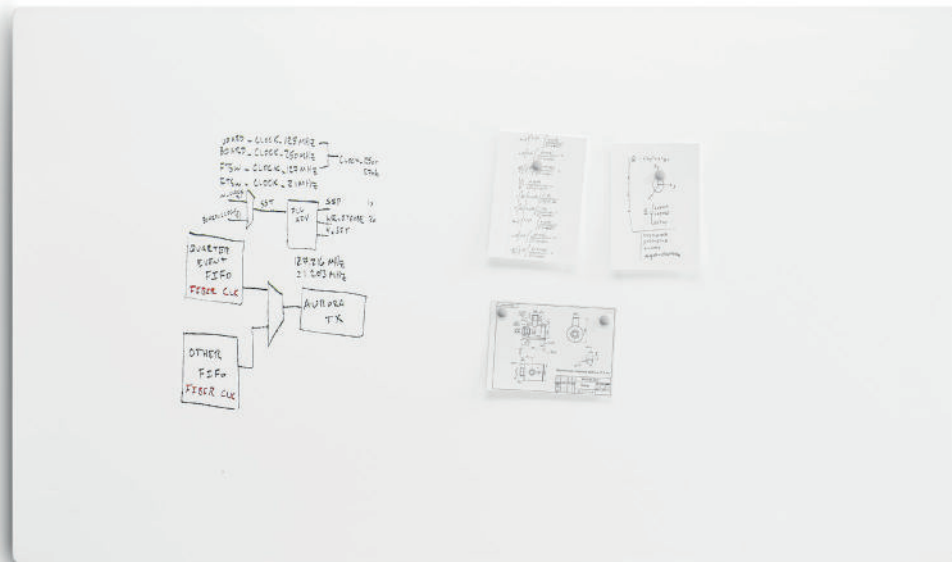

Cero

Wall mounted write board

Design: Team Glimakra

Cero

Wall mounted write board

Design: Team Glimakra

Cero is a magnetic write board, that shares the same beautiful forms as the Cero Desk Screens, with either 15 mm or 100 mm corner radius. The edges are gently curved inwards, which gives the whiteboard an exclusive feeling. Cero is available in many dimensions, and can easily be mounted either horizontally or vertically with our flexible wall suspension system.

DIMENSIONS R15

DIMENSIONS R100

All measurements are reversible.

Thickness: 16 mm

Weight [kg]:

600 x 700 x 16 mm	6,2
600 x 1400 x 16 mm	12,5
600 x 2100 x 16 mm	18,7
1200 x 700 x 16 mm	12,5
1200 x 1400 x 16 mm	24,9
1200 x 2100 x 16 mm	37,4

DESCRIPTION

16 mm MDF with magnetic writing laminate.

White Standard: 406 Bianco Primavera, NCS S 0502-G50Y

100 % recyclable materials.

Suspension with aluminum strip.

Made in Sweden.

CERTIFICATE

The product has been declared and approved in accordance with the criteria in Möbelfakta ver. 2021-08-03. Reg. No: 0520210308.

Valid until 2026-08-03.

Glimakra of Sweden AB is certified according to

ISO 9001:2015 and ISO 14001:2015.

SPECIFICATION TEXT

Cero write board 700 x 600 mm white rounded edge, radius 100 mm. Magnetic whiteboard. Suspension with aluminum strip for easy installation.