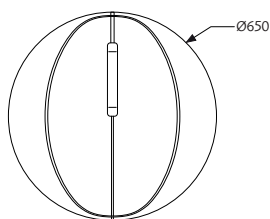

DIMENSIONS

Weight: 3 kg

Max user weight: 100 kg

DESCRIPTION

Gym ball (PVC) with fabric cover. 10mm black decorative ribbon in a pattern like a basketball. Zipper in the seam on the lower part of the ball and 5mm leather-covered laminate board in the bottom. Comes with pump.