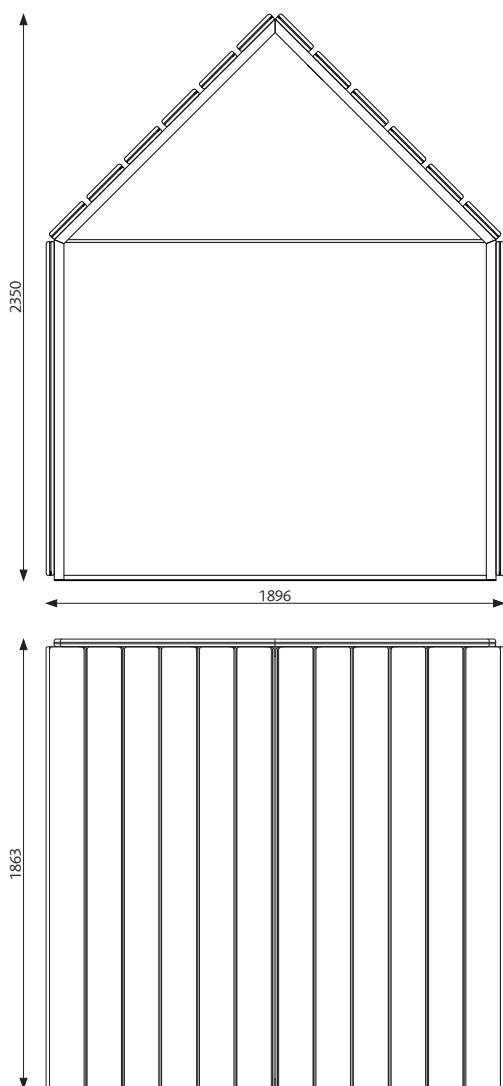

Barn 235

Open Pods

Design: Kauppi & Kauppi

GLIMAKRA
OF SWEDEN

Barn 235

Open Pods

Design: Kauppi & Kauppi

A stripped, slightly smaller / lower variant of Barn 270 which is developed for projects where the ceiling height is about 2.40 m. The design has a clear horizontal expression, inspired by the landscape of Swedish Lapland. The system is based on acoustic panels of fabric, mounted at consistent distances, giving the furniture a balanced combination of sound absorption and transparency, for large-scale repetition in public interiors. For Barn 235, there are fixed benches and desks that can also be supplemented afterwards.

DIMENSIONS

Barn 270

Width: 1896 mm
 Depth: 1863 mm (incl gable)
 1830 mm (excl gable)
 Height: 2350 mm

DESCRIPTION

Barn 235 has a white metal frame in 40 mm square tubes which stands on a frame in flat iron. The parts are coupled with hidden connection angles. Panels that form walls and roof are hooked onto the frame.

Panels: 19 mm lightweight MDF with 6 mm polyether and fabric. The nails are covered with a decorative piping cord.

Metal frame: Powder coated NCS S 0500-N White
 100% recyclable material.

Mounting: (2 persons) ceiling height at least 240 cm
 The frame is screwed together with hidden connecting angles. The panels are hooked with neck braces on the outside of the body. Full stability is achieved when all panels are mounted.

Powerdot Bracket, 1 Power 2 USB/A 1 Charger, white.

Coupé table

550 x 550 mm or 550 x 1000 mm.

Ash with rounded edge in clear lacquered MDF, column stand white.

Height 740 mm.

Work

Worktop 1800 x 700 x 25 mm. Ash with rounded edge in clear lacquered MDF. Height 740 mm. Fixed mounted.