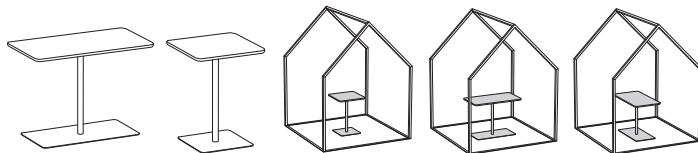

Barn 235

Open Pods

Design: Kauppi & Kauppi

GLIMAKRA
OF SWEDEN

Barn 235

Open Pods

Design: Kauppi & Kauppi

A stripped, slightly smaller / lower variant of Barn 270 which is developed for projects where the ceiling height is about 2.40 m. The design has a clear horizontal expression, inspired by the landscape of Swedish Lapland. The system is based on acoustic panels of fabric, mounted at consistent distances, giving the furniture a balanced combination of sound absorption and transparency, for large-scale repetition in public interiors. For Barn 235, there are fixed benches and desks that can also be supplemented afterwards.

Panels: 19 mm lightweight MDF with 6 mm polyether and fabric. The nails are covered with a decorative piping cord.

Metal frame: Powder coated NCS S 0500-N White
 100% recyclable material.

Mounting: (2 persons) ceiling height at least 240 cm
 The frame is screwed together with hidden connecting angles. The panels are hooked with neck braces on the outside of the body. Full stability is achieved when all panels are mounted.

See Product sheet Fabric and Piping.pdf for our standard fabrics, the sheet is available here:

<https://glimakra.com/en/download/>.

OPTIONS

Sofa

Fabric-covered bench 1820 x 450 mm. Height 450 mm.

Fixed mounted.

Powerdot Bracket, 1 Power 2 USB/A 1 Charger, white.

Coupé table

550 x 550 mm or 550 x 1000 mm.

Ash with rounded edge in clear lacquered MDF, column stand white.

Height 740 mm.

Work

Worktop 1800 x 700 x 25 mm. Ash with rounded edge in clear lacquered MDF. Height 740 mm. Fixed mounted.