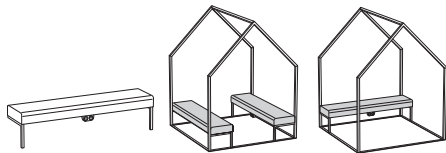

DIMENSIONS

Barn 270

Width: 1896 mm
 Depth: 1863 mm (incl gable)
 1830 mm (excl gable)
 Height: 2350 mm

DESCRIPTION

Barn 235 has a white metal frame in 40 mm square tubes which stands on a frame in flat iron. The parts are coupled with hidden connection angles. Panels that form walls and roof are hooked onto the frame.

Panels: 19 mm lightweight MDF with 6 mm polyether and fabric. The nails are covered with a decorative piping cord.

Metal frame: Powder coated NCS S 0500-N White
 100% recyclable material.

Mounting: (2 persons) ceiling height at least 240 cm
 The frame is screwed together with hidden connecting angles. The panels are hooked with neck braces on the outside of the body. Full stability is achieved when all panels are mounted.

Open Pods

Design: Kauppi & Kauppi

FABRIC AND PIPING

Barn 235 are only upholstered with fabrics that are 170 cm wide. The bench is only upholstered in furniture fabrics that meet Möbelfakta's requirements.

See Product sheet Fabric and Piping.pdf for our standard fabrics, the sheet is available here:

<https://glimakra.com/en/download/>.

OPTIONS

Sofa

Fabric-covered bench 1820 x 450 mm. Height 450 mm.

Fixed mounted.