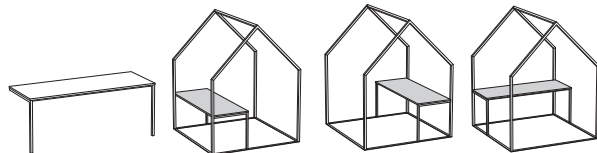

DIMENSIONS

Barn 270

Width: 1896 mm
 Depth: 1863 mm (incl gable)
 1830 mm (excl gable)
 Height: 2350 mm

DESCRIPTION

Barn 235 has a white metal frame in 40 mm square tubes which stands on a frame in flat iron. The parts are coupled with hidden connection angles. Panels that form walls and roof are hooked onto the frame.

See Product sheet Fabric and Piping.pdf for our standard fabrics, the sheet is available here:

<https://glimakra.com/en/download/>.

OPTIONS

Sofa

Fabric-covered bench 1820 x 450 mm. Height 450 mm.

Fixed mounted.

Powerdot Bracket, 1 Power 2 USB/A 1 Charger, white.

Coupé table

550 x 550 mm or 550 x 1000 mm.

Ash with rounded edge in clear lacquered MDF, column stand white.

Height 740 mm.

Work

Worktop 1800 x 700 x 25 mm. Ash with rounded edge in clear lacquered MDF. Height 740 mm. Fixed mounted.