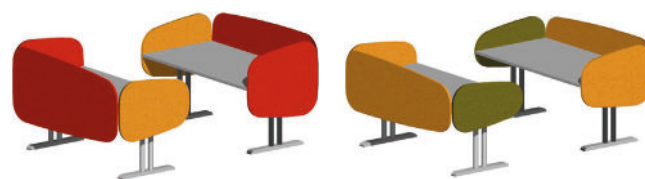

# Siluett

Desk screen

Design: Brad Ascalon

Siluett desk screen is a complement to Siluett floor screen. With its organic forms, it gives a unique expression to office environments. The soft shape is simple and soothing. The forms link the office workplaces in a comfortable way without making it strict or straightforward and contribute to a creative feeling. Siluett enables a workplace that attenuates noise, removes visual disturbances and gives a sense of integrity and character.

## DESCRIPTION

**Body:** 33 mm acoustic board consisting of sound absorbing polyether (Oeko-Tex) glued on both sides of an 19 mm sound reducing lightweight MDF.

**Upholstery:** Upholstered with fabric on both sides. The nails are covered with a decorative piping.

**Installation:** Fitted to the table with 2-4 desk fittings. More information in separate product sheet "Product sheet Fittings desk ups EN.pdf".

100% recyclable materials.

Made in Sweden.

Suggestions on how to combine front and side screens: