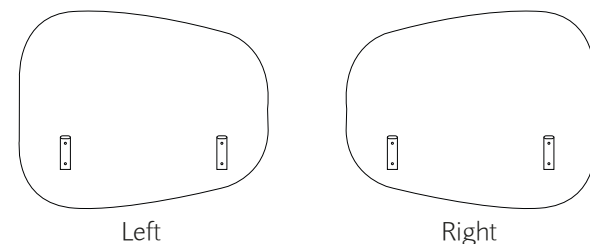

## DIMENSIONS

Highest height over table:

Screen 510 mm: 340 mm over table

Screen 640 mm: 380 mm over table

Screen 790 mm: 480 mm over table

Thickness: 33 mm

Weight [kg]:

Height [mm]:	510	640	790
Width 800 mm	4,8	5,9	7,3
Width 1000 mm	-	7,4	9,1
Width 1200 mm	-	8,8	10,9
Width 1400 mm	-	10,3	12,7
Width 1600 mm	-	11,8	14,5
Width 1800 mm	-	13,3	16,4
Width 2000 mm	-	14,7	18,1
Width 2200 mm	-	16,2	20,0
Width 2400 mm	-	17,7	21,8

## DESCRIPTION

**Body:** 33 mm acoustic board consisting of sound absorbing polyether (Oeko-Tex) glued on both sides of an 19 mm sound reducing lightweight MDF.

**Upholstery:** Upholstered with fabric on both sides. The nails are covered with a decorative piping.

**Installation:** Fitted to the table with 2-4 desk fittings. More information in separate product sheet "Product sheet Fittings desk ups EN.pdf".

100% recyclable materials.

Made in Sweden.

Suggestions on how to combine front and side screens: