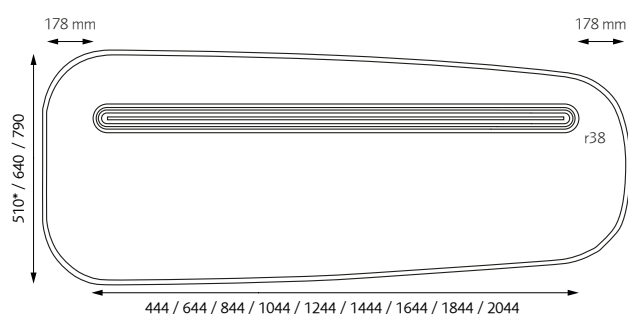

Siluett

Desk screen

Design: Brad Ascalon

FABRIC AND PIPING

Look in Product sheet Fabric and piping.pdf for our standard fabrics, you can download it here: <http://glimakra.com/en/download/>.

OPTIONS

External toolbar: Glimma white. A variety of accessories are available. See the price list under Limbus desc screen Accessory / Toolbar for current accessories.

*Only for width 800 mm

CERTIFICATES

Acoustics (see next page): Measurements are estimated and reported on the basis of tests made at Limbus Soft desk screen with the same structure. Measurements made in accordance with ISO 354. Evaluation made according to standards for individual objects SS 25269 (Report number: 16-213-M3, Date 2016-09-30 and report number: 13-187-M2, Date 2013-12-17, Akustikverkstan, laboratory accredited by Swedac)

NRC value: NRC=0,30 (Report Annex GOS2201.01_B, Date 2022-03-06, Acouwood AB)

Möbelfakta: The product has been declared and approved in accordance with the criteria in Möbelfakta ver. 2021-11-01. Reg. No: 120221208. Valid until 2027-12-08.

Glimakra of Sweden AB is certified according to ISO 9001:2015 and ISO 14001:2015.

SPECIFICATION TEXT

E.g: Siluett desk screen 1600 x 790 x 33 mm, left. 2 x 6 mm sound absorbing filling on both sides of an 19 mm sound reducing light weight MDF.
Fabric: Blazer CUZ30. No visible seams.
Nails hidden by fabric piping black 190.
Acoustics evaluated according to SS 25269.