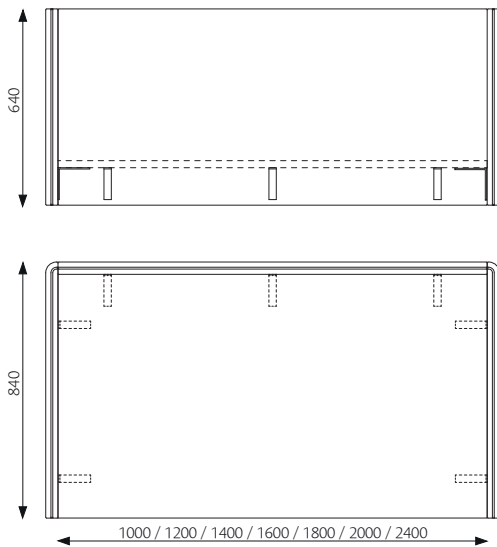

The Limbus SUB 40 desk screen is a perfect complement to the Limbus Original when a homogeneous filling is needed to meet specific sound absorption requirements. With its straight corners and decorative piping around the screen, it maintains the same aesthetic as the Limbus Original. Fittings, connectors, and toolbars offer the same flexibility as the original system. For additional functionality, the Limbus SUB 40 desk screen can be equipped with an integrated Glimma toolbar, providing even greater customization options in your workspace.

DIMENSIONS

Height over table: See separate product sheet for desk fittings.
Other dimensions on request.

Thickness: 40 mm

Sound absorbing filling: 40mm

Weight [kg]:

Height [mm]:	640
Width 840 mm	7.0
Width 1000 mm	9.0
Width 1200 mm	10.0
Width 1400 mm	12.0
Width 1600 mm	14.0
Width 1800 mm	16.0
Width 2000 mm	18.0
Width 2400 mm	21.6

DESCRIPTION

Frame: Finger-jointed wooden frame 50 x 40 mm with straight corners. Sound-absorbing filling in Post Consumer Setex 135 as the standard option. Other fillings are available upon request.

100% recyclable materials.