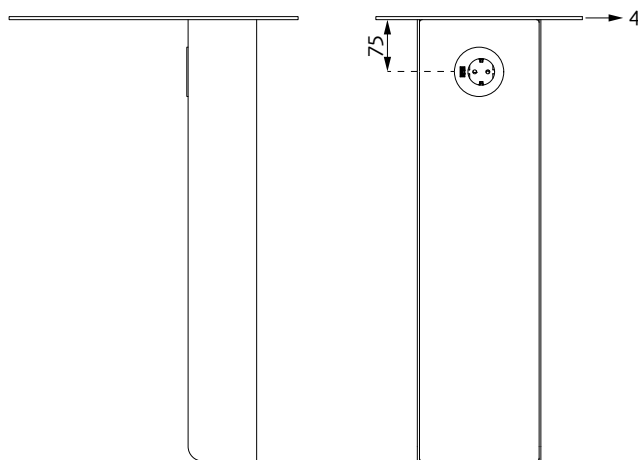

DIMENSIONS

Height: 650 mm

Weight: [kg]: 15kg

Colour	RAL	Fabric
White	9016 gl 70	Lido 10
Grey	7044 gl 30	Lido Trend 131
Black	9005 gl 70	Lido 4
Yellow	1021 gl 70	Wooly plus 2272
Green	6018 gl 70	Wooly plus 2269

PowerDot and the associated power cable with strain relief, which extends 95 cm, are always in black finish. The table is delivered fully assembled and is equipped with felt pads for gentle use. Made from powder-coated 4 mm steel plate for durability and stylish aesthetics.

95 cm black power cable

USE

Suitable for sofas, poufs and armchairs where the seat height is about 45cm. Adaptation of electrical outlets to other countries' standards is offered.

SPECIFICATION TEXT

Glimakra Code Laptop table 420x300mm. Height 650mm. Powder coated white, RAL 9016. Fabric Lido 10 white. Powerdot with grounded power outlet-F and USB-C 30W.