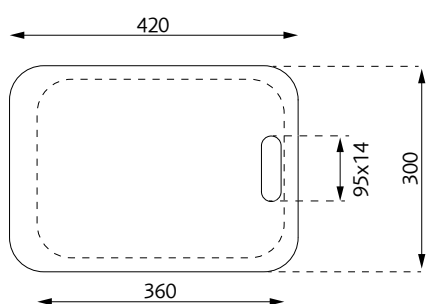

DIMENSIONS

Height: 650 mm

Weight: [kg]: 15kg

Colour	RAL	Fabric
White	9016 gl 70	Lido 10
Grey	7044 gl 30	Lido Trend 131
Black	9005 gl 70	Lido 4
Yellow	1021 gl 70	Wooly plus 2272
Green	6018 gl 70	Wooly plus 2269

PowerDot and the associated power cable with strain relief, which extends 95 cm, are always in black finish. The table is delivered fully assembled and is equipped with felt pads for gentle use. Made from powder-coated 4 mm steel plate for durability and stylish aesthetics.

95 cm black power cable

USE

Suitable for sofas, poufs and armchairs where the seat height is about 45cm. Adaptation of electrical outlets to other countries' standards is offered.

SPECIFICATION TEXT

Glimakra Code Laptop table 420x300mm. Height 650mm. Powder coated white, RAL 9016. Fabric Lido 10 white. Powerdot with grounded power outlet-F and USB-C 30W.