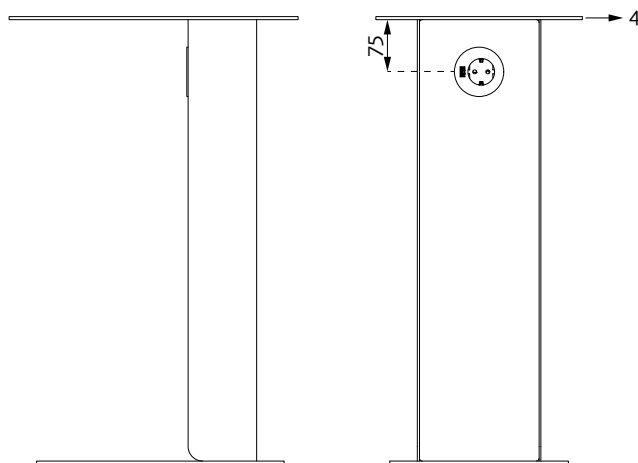

DIMENSIONS

Height: 650 mm

Weight: [kg]: 15kg

Colour	RAL	Fabric
White	9016	Lido 10
Grey	7044	Lido Trend 131
Black	9005	Lido 4
Saffron	1017	Wooly plus 2272
Forest green	6020	Wooly plus 2269

DESCRIPTION

Freestanding powder-coated laptop table with PowerDot option for flexible charging via mains or USB-C. The interior can be customized with fabrics that harmonize with the colours of the stand or complement other furnishings. The table is robust and sturdy, but easy to move to suit different working environments, such as a sofa, thanks to an integrated handle in the top disc.

PowerDot and the associated power cable with strain relief, which extends 95 cm, are always in black finish. The table is delivered fully assembled and is equipped with felt pads for gentle use. Made from powder-coated 4 mm steel plate for durability and stylish aesthetics.

95 cm black power cable

USE

Suitable for sofas, poufs and armchairs where the seat height is about 45cm. Adaptation of electrical outlets to other countries' standards is offered.

SPECIFICATION TEXT

Glimakra Code Laptop table 420x300mm. Height 650mm. Powder coated white, RAL 9016. Fabric Lido 10 white. Powerdot with grounded power outlet-F and USB-C 30W.