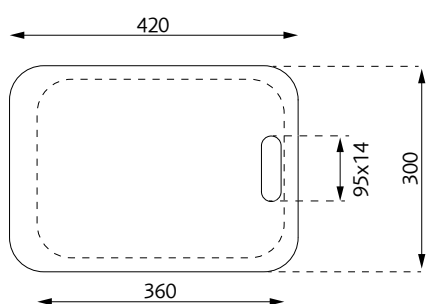

DIMENSIONS

Height: 650 mm

Weight: [kg]: 15kg

Colour	RAL	Fabric
White	9016	Lido 10
Grey	7044	Lido Trend 131
Black	9005	Lido 4
Saffron	1017	Wooly plus 2272
Forest green	6020	Wooly plus 2269

DESCRIPTION

Freestanding powder-coated laptop table with PowerDot option for flexible charging via mains or USB-C. The interior can be customized with fabrics that harmonize with the colours of the stand or complement other furnishings. The table is robust and sturdy, but easy to move to suit different working environments, such as a sofa, thanks to an integrated handle in the top disc.

PowerDot and the associated power cable with strain relief, which extends 95 cm, are always in black finish. The table is delivered fully assembled and is equipped with felt pads for gentle use. Made from powder-coated 4 mm steel plate for durability and stylish aesthetics.

95 cm black power cable

USE

Suitable for sofas, poufs and armchairs where the seat height is about 45cm. Adaptation of electrical outlets to other countries' standards is offered.

SPECIFICATION TEXT

Glimakra Code Laptop table 420x300mm. Height 650mm. Powder coated white, RAL 9016. Fabric Lido 10 white. Powerdot with grounded power outlet-F and USB-C 30W.