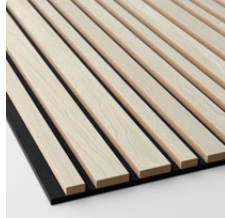

Classic Ash Barcode,
RS black