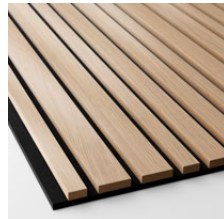

Rustic Grey Oak Barcode,
RS black

Walnut Barcode,
RS black

Avslutningslist

Skarvremsa

VÅRT STANDARDSORTIMENT

Diamond Oak Barcode,
RS black

Diamond Oak Barcode,
RS grey

Diamond Oak Barcode,
RS White