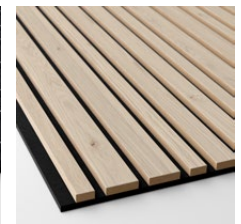

Avslutningslist

Skarvremsa

VÅRT STANDARDSORTIMENT

Classic Ash Barcode,
RS gray

Classic Ash Barcode,
RS black

Classic Oak Barcode,
RS gray

Classic Oak Barcode,
RS black

Black Diamond Ash
Barcode, RS black