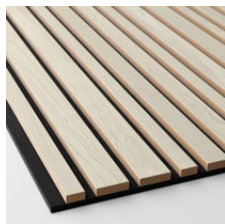

Avslutningslist

Skarvremsa

VÅRT STANDARDSORTIMENT

Classic Ash Barcode,
RS gray

Classic Ash Barcode,
RS black

Classic Oak Barcode,
RS gray

Classic Oak Barcode,
RS black

Black Diamond Ash
Barcode, RS black