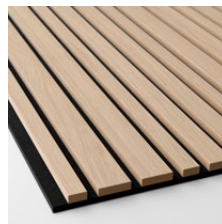

Avslutningslist

Skarvremsa

VÅRT STANDARDSORTIMENT

Classic Ash Barcode,
RS gray

Classic Ash Barcode,
RS black

Classic Oak Barcode,
RS gray

Classic Oak Barcode,
RS black

Black Diamond Ash
Barcode, RS black