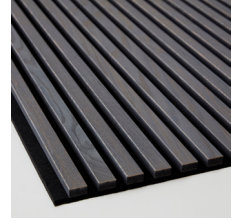

Ribbpaneler

Design: Team Glimakra/Tranås

VÅRT STANDARDSORTIMENT WOOD

Black Diamond Ash,
RS black

Classic Ash,
RS gray

Classic Ash,
RS black

Classic Oak,
RS gray

Classic Oak,
RS black