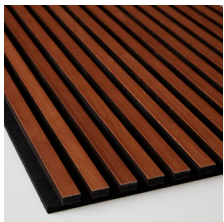

Rustic Grey Oak,
RS black

Rustic Natural Oak,
RS black

Rustic Antique Oak
RS black

Rustic Smoked Oak,
RS black

Walnut,
RS black

Avslutningslister

Skarvremsa

Ribbon Wood

Ribbpaneler

Design: Team Glimakra/Tranås

VÅRT STANDARDSORTIMENT WOOD

Black Diamond Ash,
RS black

Classic Ash,
RS gray

Classic Ash,
RS black

Classic Oak,
RS gray

Classic Oak,
RS black

Rustic Grey Oak,
RS black

Rustic Natural Oak,
RS black

Rustic Antique Oak,
RS black

Rustic Smoked Oak,
RS black

Walnut,
RS black

Avslutningslister

Skarvrensa

VÅRT STANDARDSORTIMENT DIAMOND