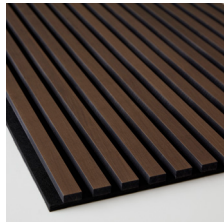

Rustic Smoked Oak,
RS black