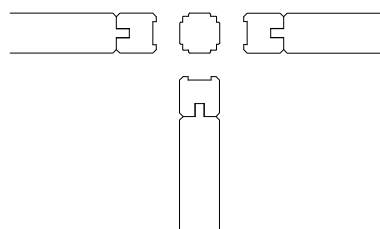

MOUNTING

The screens are easy to assemble with solid connection strips in different executions. Stability is obtained with wall connections, angled formations, feet and diagonal supports. Glimakra will assist with advice regarding stability, performance and acoustics. Sampled mounted before delivery. Fixed worktop on request.

Connection principle: