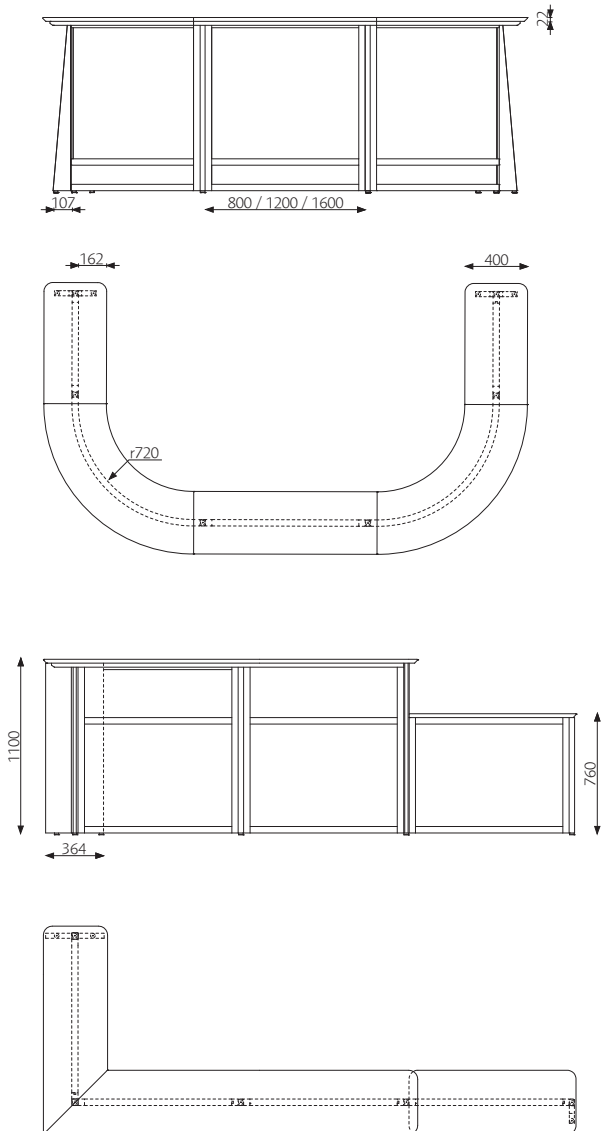

DIMENSIONS

Other dimensions on request.

Thickness: 40 mm

Desktop:

Width: up to 2430 mm / part

Depth: 400 mm

Thickness: 22 mm

Worktop:

Width: up to 2430 mm

Depth: 600-800 mm

Thickness: 22 mm

DESCRIPTION

Frame: Solid birch, beech or oak (quality: extra fine) 40 x 40 mm.

Lacquer: Clear varnished

Fillings: Glass, veneer or laminate

Desktop: Veneer or laminate 22 mm, beveled edge in MDF 100% recyclable materials.

Laminate: Birch, beech, oak, white, black or grey.

Connection: Connection strip straight / 90° / 60° / 45°,
3-way or 4-way.

End: End strip, staright or diagonal support.

Dividing border: Toe kick, height 200 mm