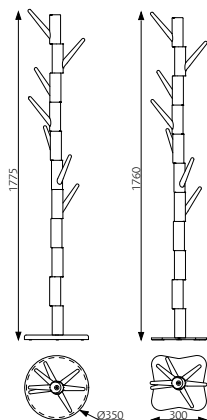

Klods Hans is a free standing coat rack with rotatable hanging bars in solid birch. The design stands out in a pleasing way and tempt to creative use.

DIMENSIONS

Weight: 15 kg

DESCRIPTION

Ø22 mm white painted metal rod attached to a metal plate or wooden foot.

Blocks: 11 wooden blocks Ø60 x 160 mm in solid birch, of which 7 pcs has a hanging bar Ø28 x 200 mm. The blocks are stacked on a metal rod and are removable and rotatable. The holes in the blocks are off-center. Available in solid or stained birch.

100% recyclable materials.

OPTIONS

Metal foot: White powder coated metal plate, 300 x 300 x 10 mm.

Wooden foot: Solid birch, Ø350 mm

Colour: Birch

White NZ-192-M1002-1

Black NZ-182-M1018-01

Grey NZ-182-S2502-R