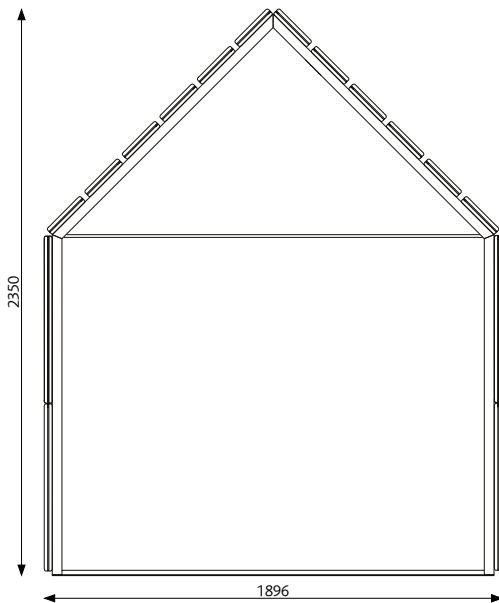

Barn Compact

Open Pods

Design: Kauppi & Kauppi

GLIMAKRA
OF SWEDEN

A stripped, slightly narrower version of Barn which is developed for projects where the ceiling height is about 2.40 m. The design has a clear horizontal expression, inspired by the landscape of Swedish Lapland. The system is based on acoustic panels of fabric, mounted at consistent distances, giving the furniture a balanced combination of sound absorption and transparency, for large-scale repetition in public interiors. For Barn Compact, there are fixed benches and desks that can also be supplemented afterwards.

DESCRIPTION

Barn Compact has a white metal frame in 40 mm square tubes which stands on a frame in flat iron. The parts are coupled with hidden connection angles. Panels that form walls and roof are hooked onto the frame.

Panels: 19 mm lightweight MDF with 6 mm polyether and fabric. The nails are covered with a decorative piping cord.

Metal frame: Powder coated NCS S 0500-N White
100% recyclable material.

Mounting: (2 persons) ceiling height at least 240 cm

The frame is screwed together with hidden connecting angles. The panels are hooked with neck braces on the outside of the body. Full stability is achieved when all panels are mounted.

DESIGNS